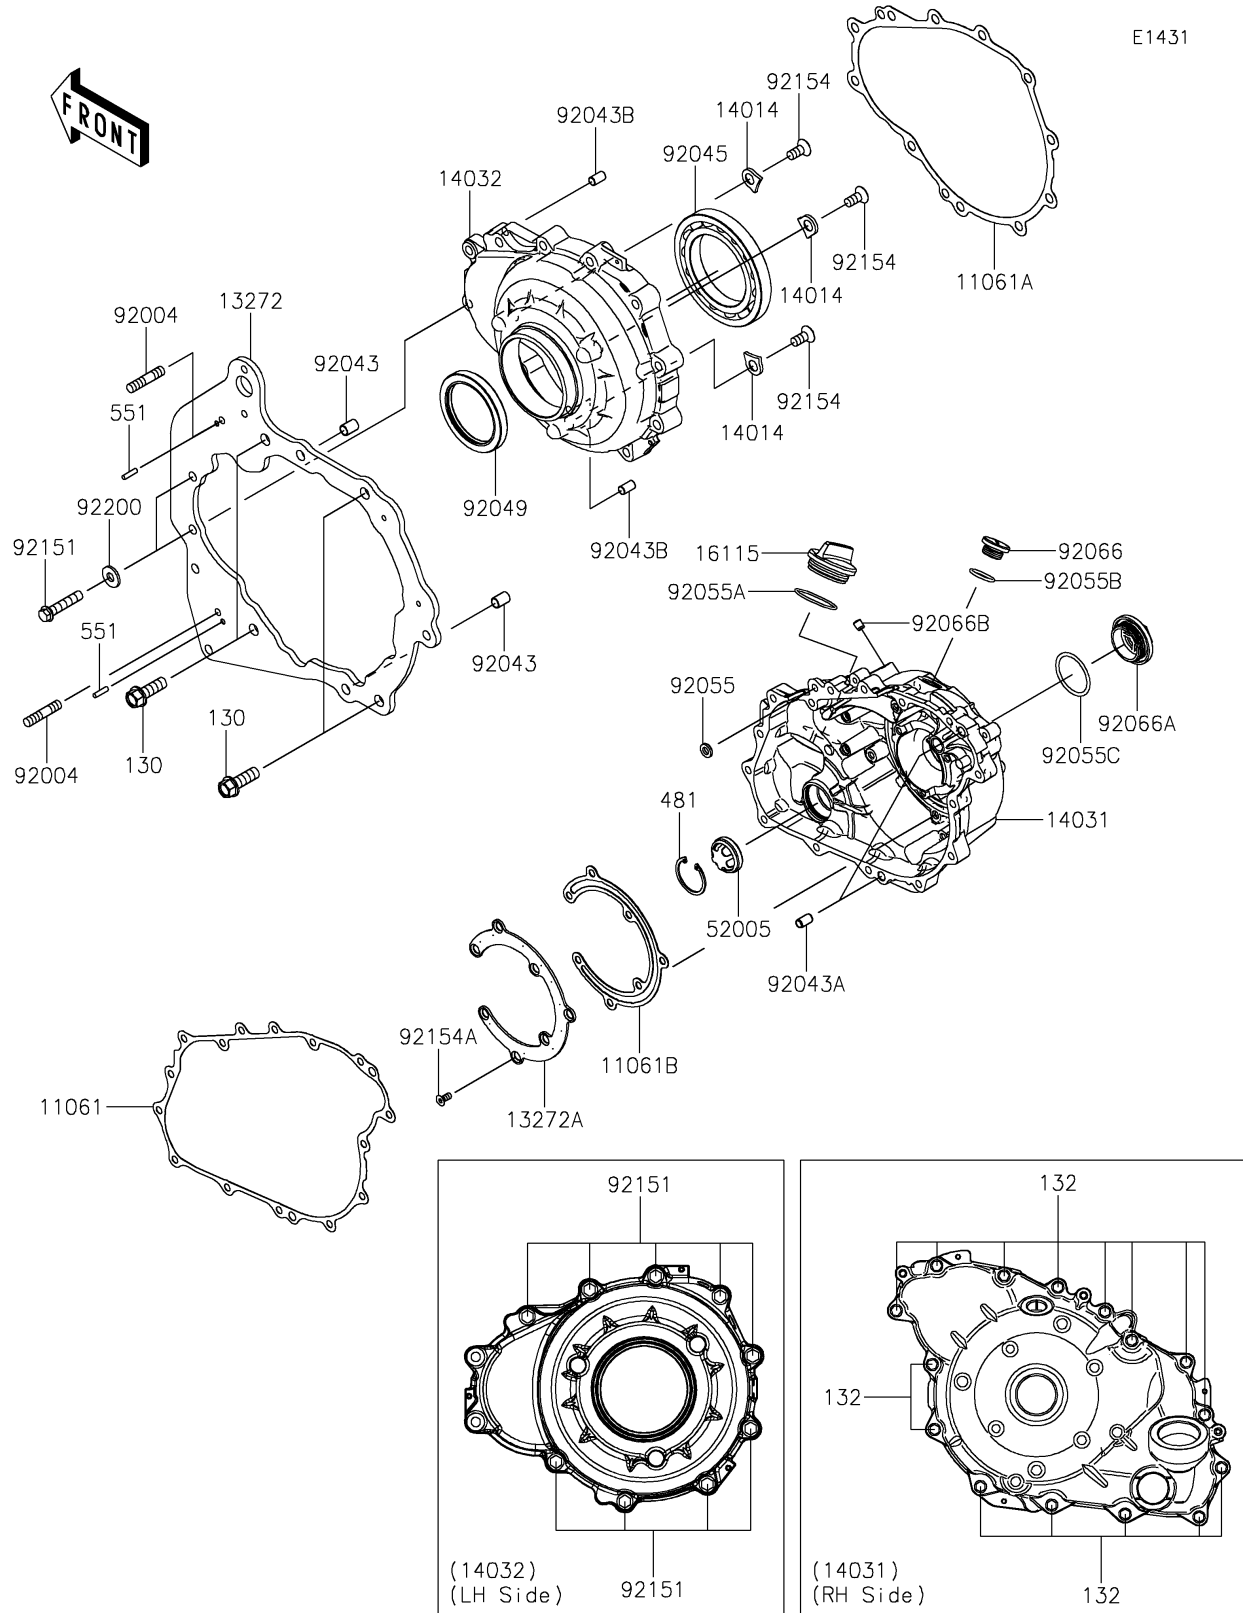

2026 TERYX KRX® 1000 BLACKOUT EDITION

PARTS DIAGRAM

Engine Cover(s)

2026 TERYX KRX® 1000 BLACKOUT EDITION

PARTS LIST

Engine Cover(s)

ITEM NAME	PART NUMBER	QUANTITY
-----------	-------------	----------
