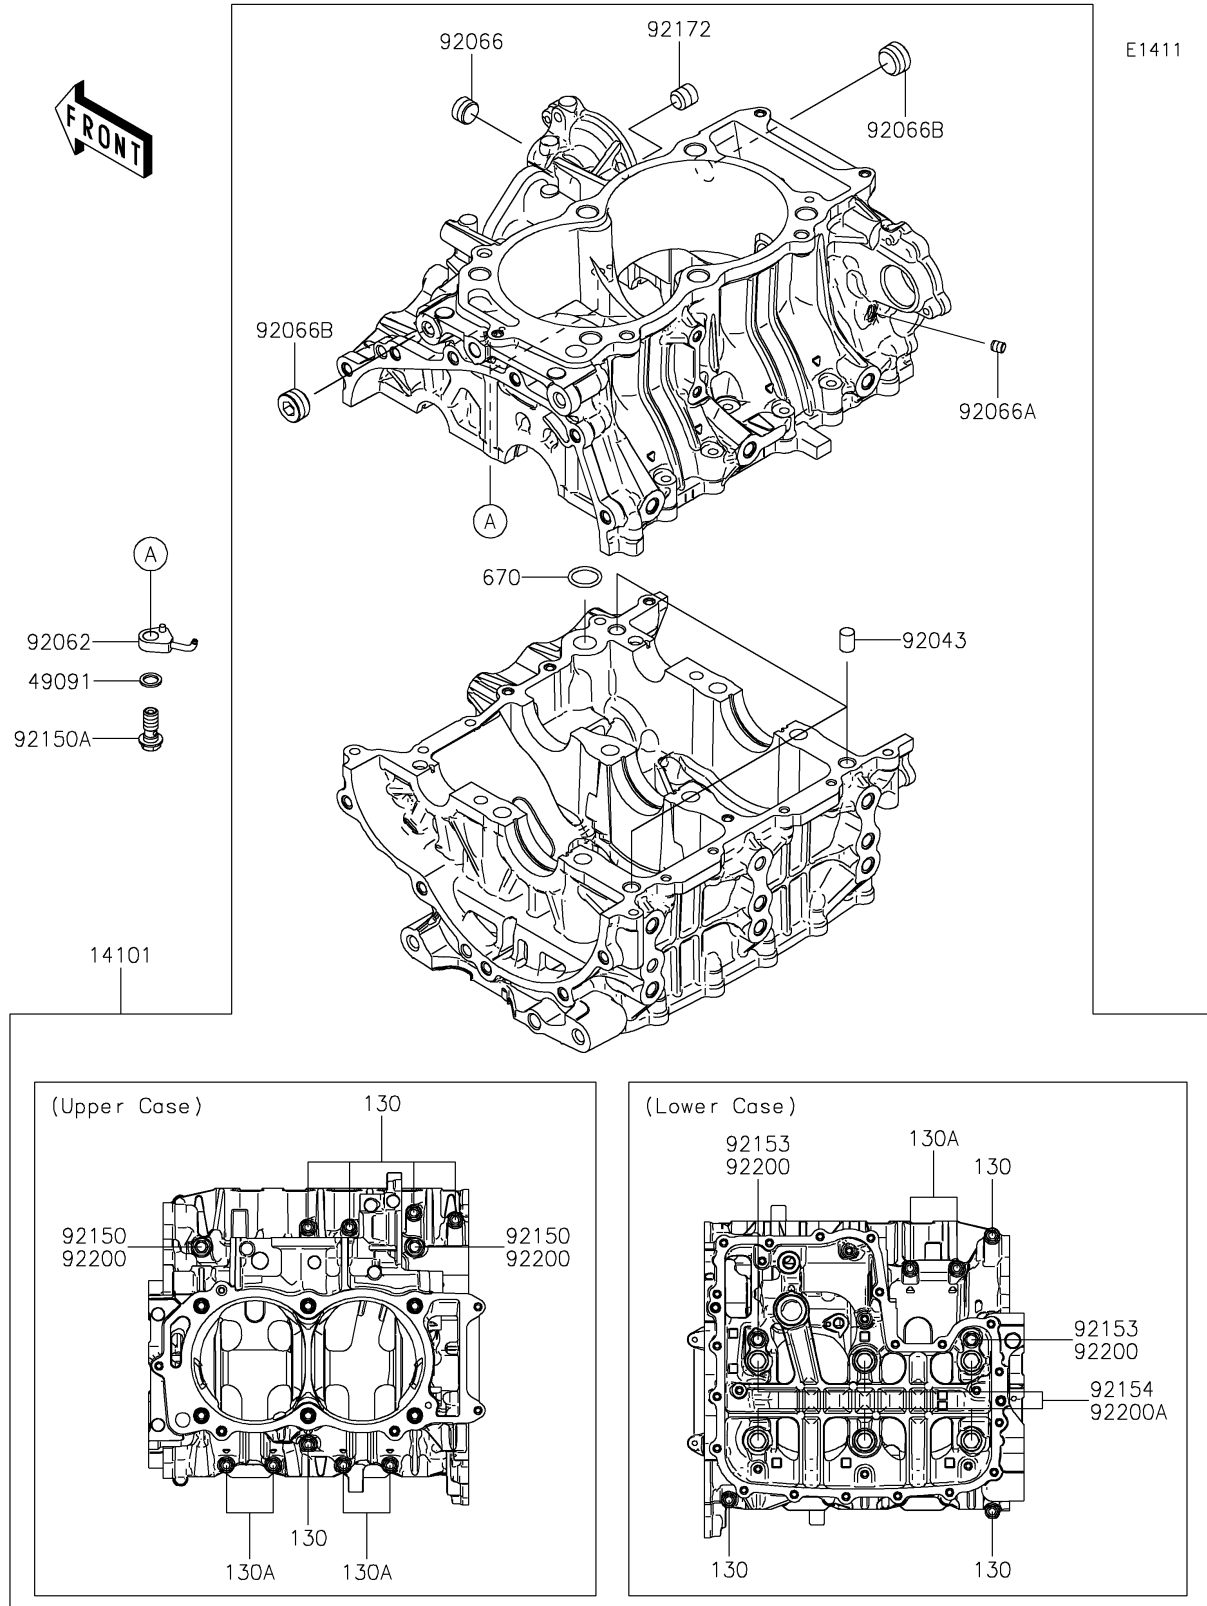

2026 Teryx KRX 1000 Blackout Edition

PARTS DIAGRAM

Crankcase

2026 Teryx KRX 1000 Blackout Edition

PARTS LIST

Crankcase

ITEM NAME	PART NUMBER	QUANTITY
-----------	-------------	----------
