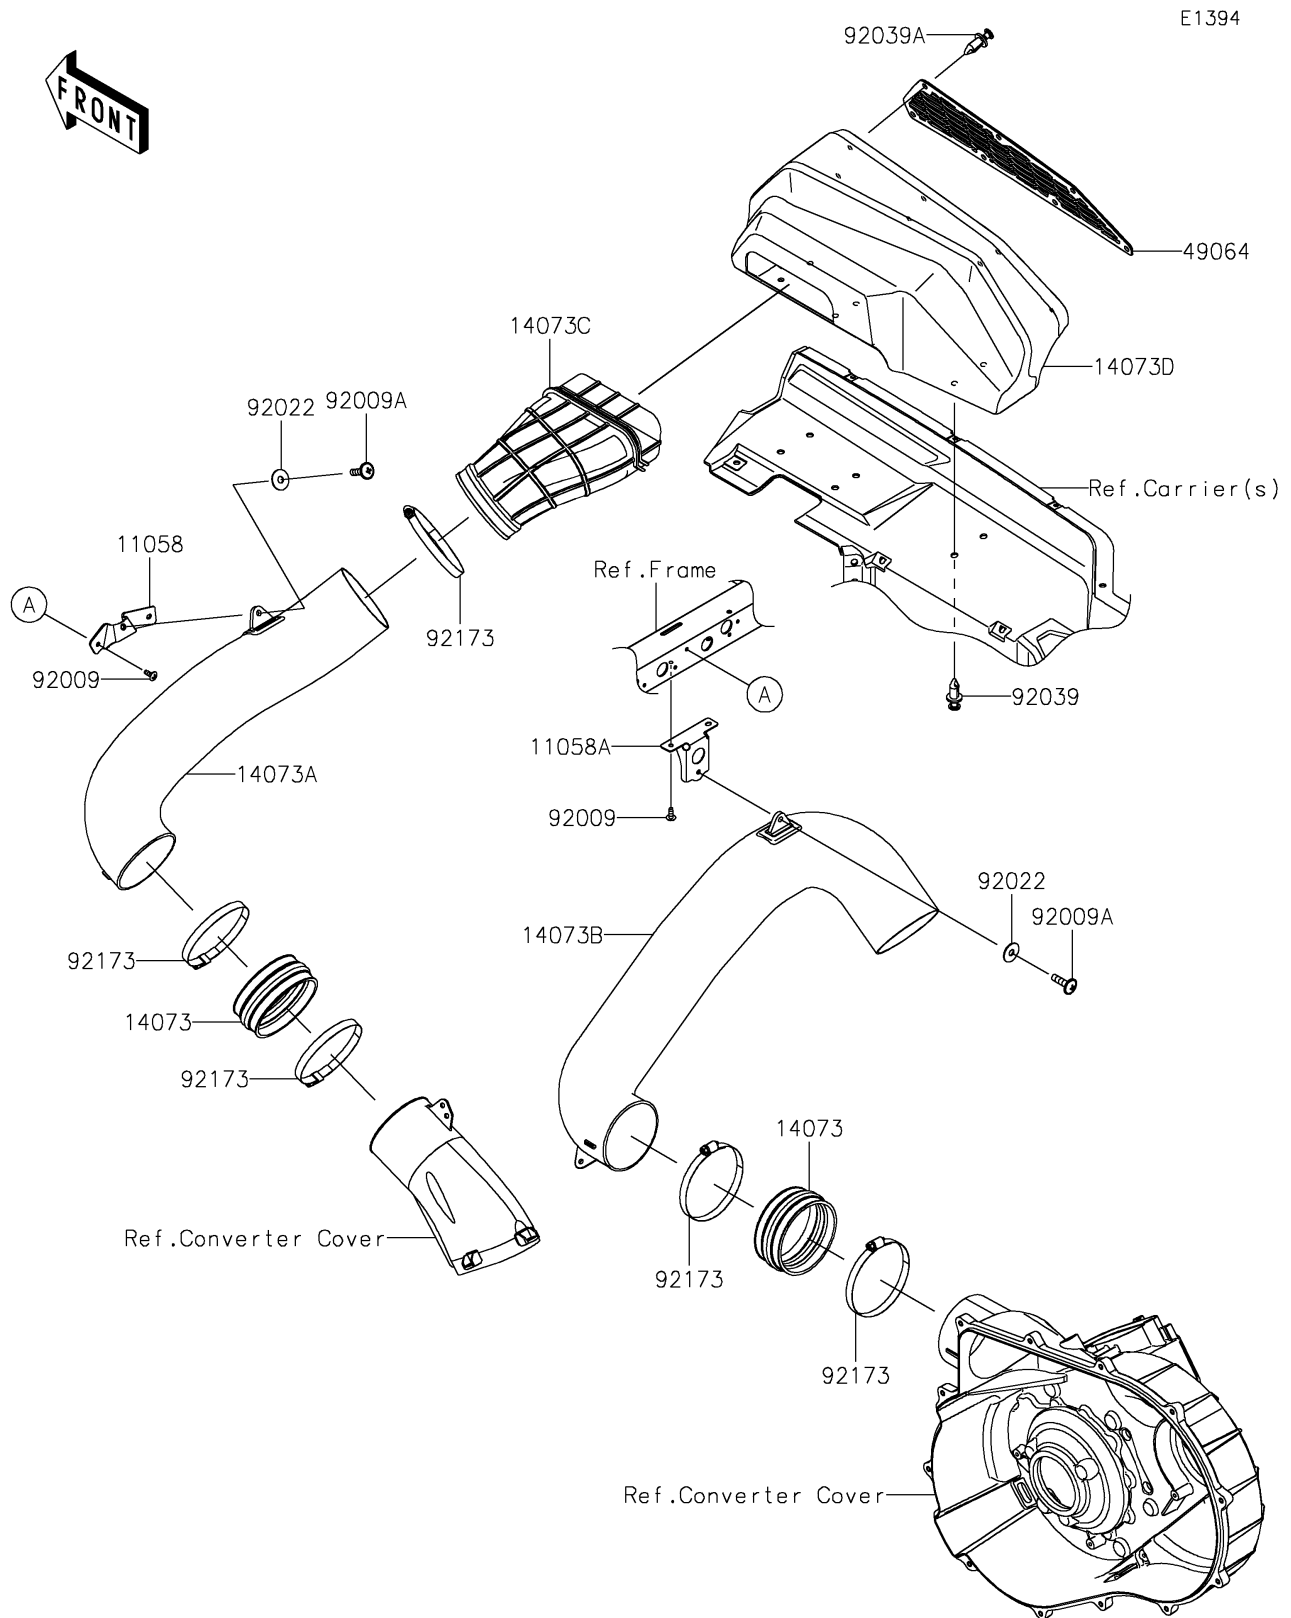

2026 TERYX KRX® 1000 BLACKOUT EDITION

PARTS DIAGRAM

Air Cleaner-Belt Converter