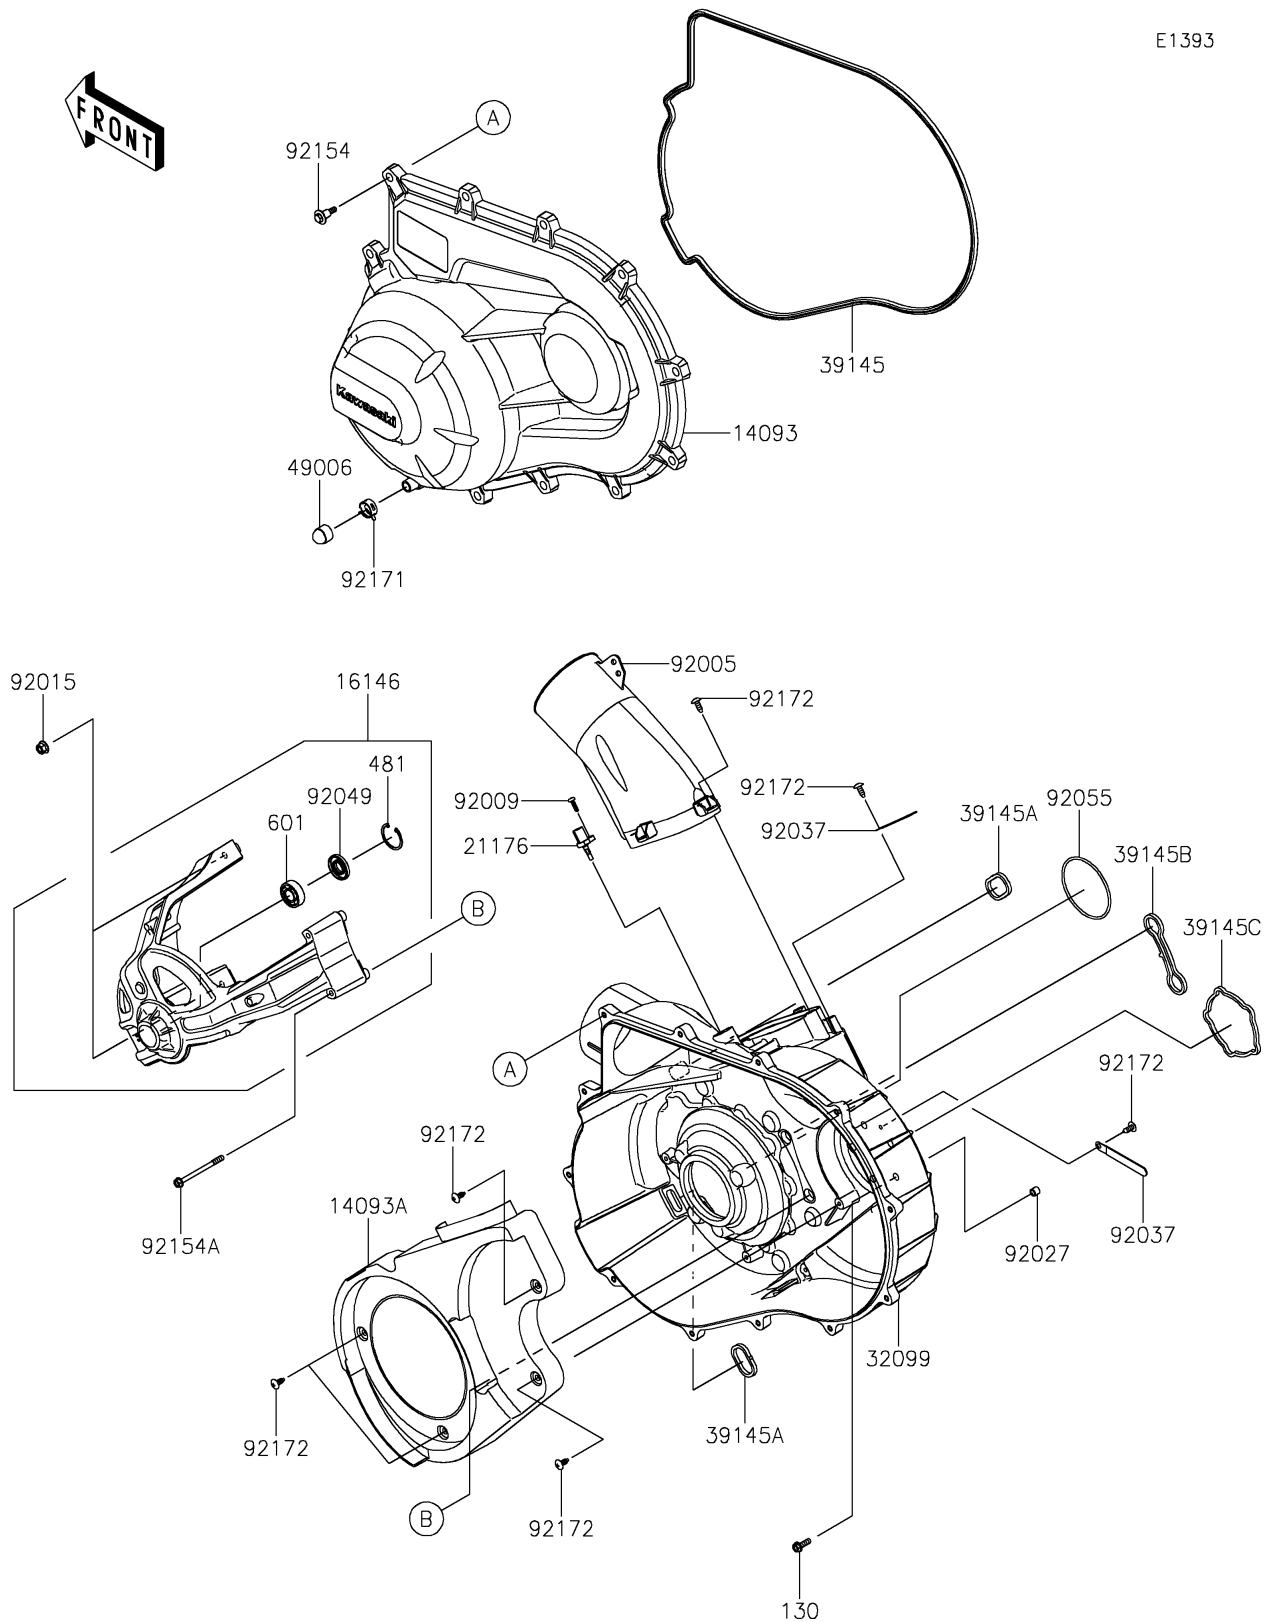

2026 Teryx KRX 1000 Blackout Edition

PARTS DIAGRAM

Converter Cover

2026 Teryx KRX 1000 Blackout Edition

PARTS LIST Converter Cover

ITEM NAME	PART NUMBER	QUANTITY
-----------	-------------	----------
