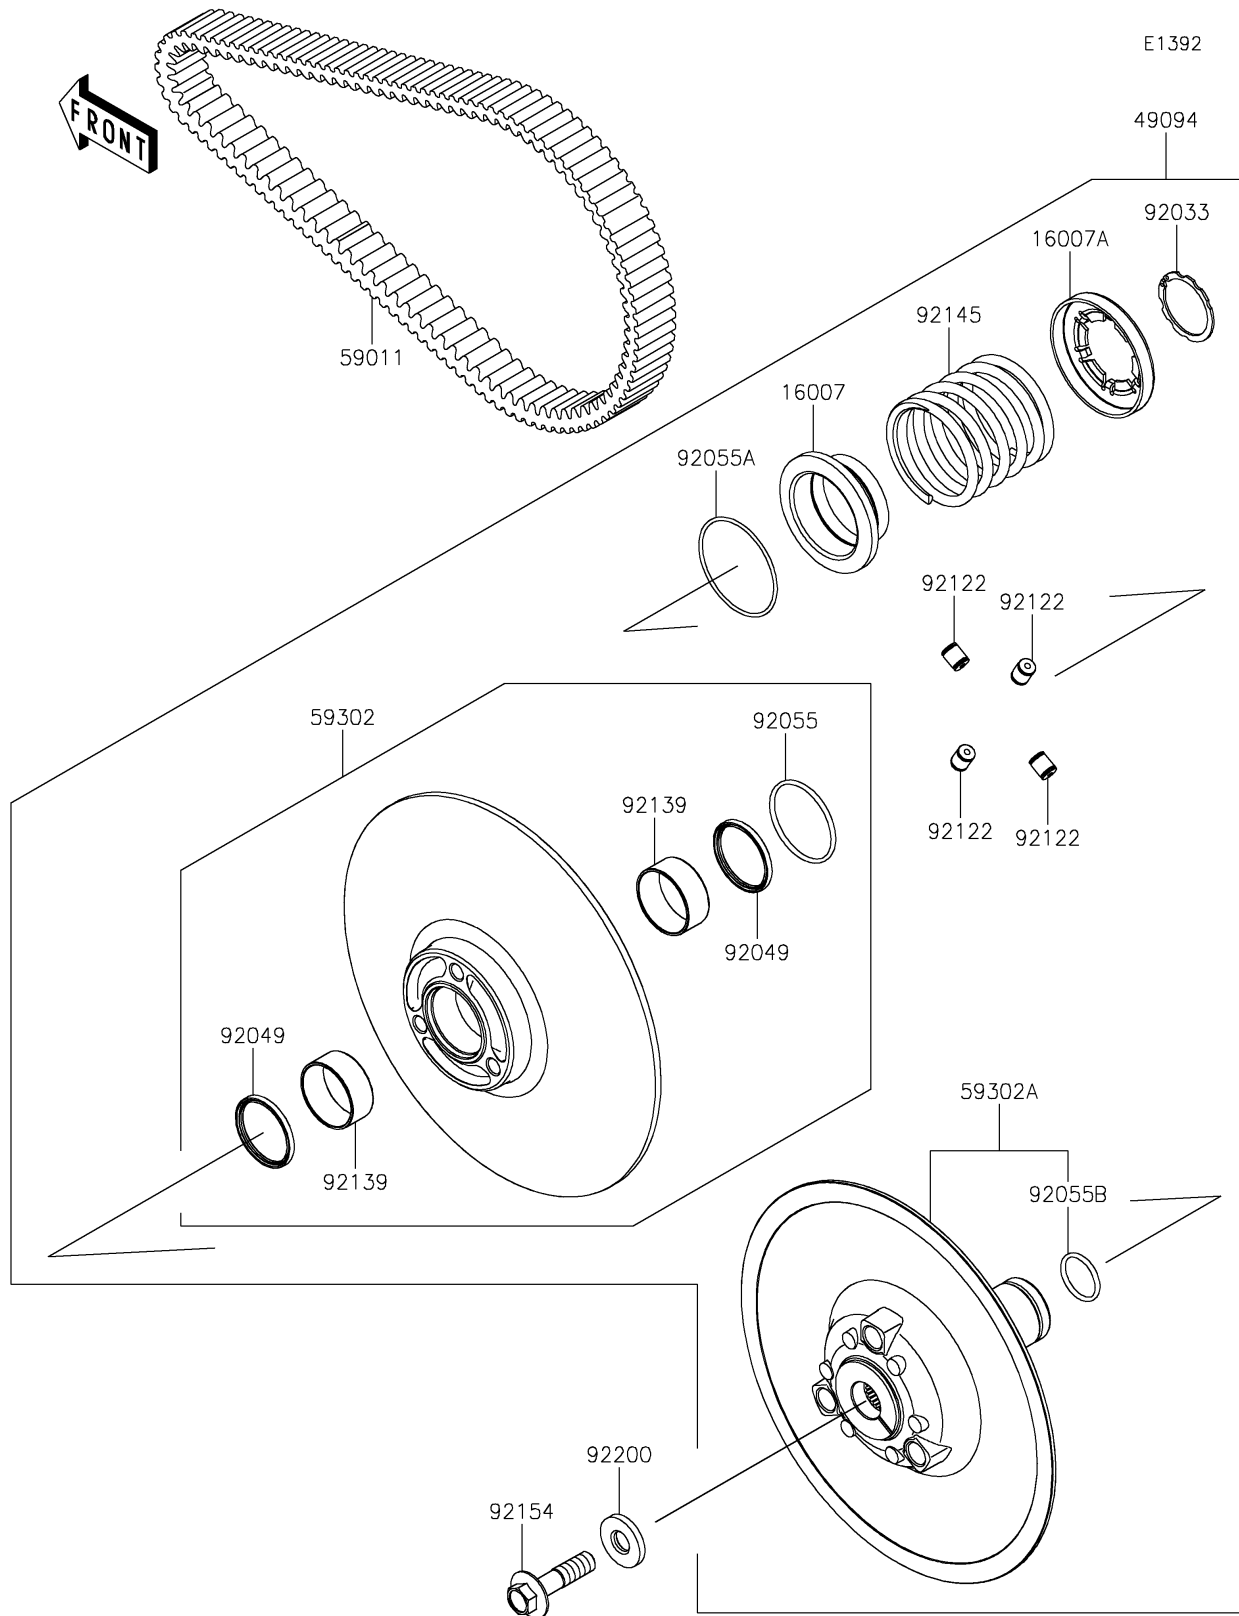

2026 TERYX KRX® 1000 BLACKOUT EDITION

Kawasaki
Let the Good Times Roll®

PARTS DIAGRAM

Driven Converter/Drive Belt

2026 TERYX KRX® 1000 BLACKOUT EDITION

PARTS LIST

Driven Converter/Drive Belt

ITEM NAME	PART NUMBER	QUANTITY
-----------	-------------	----------
