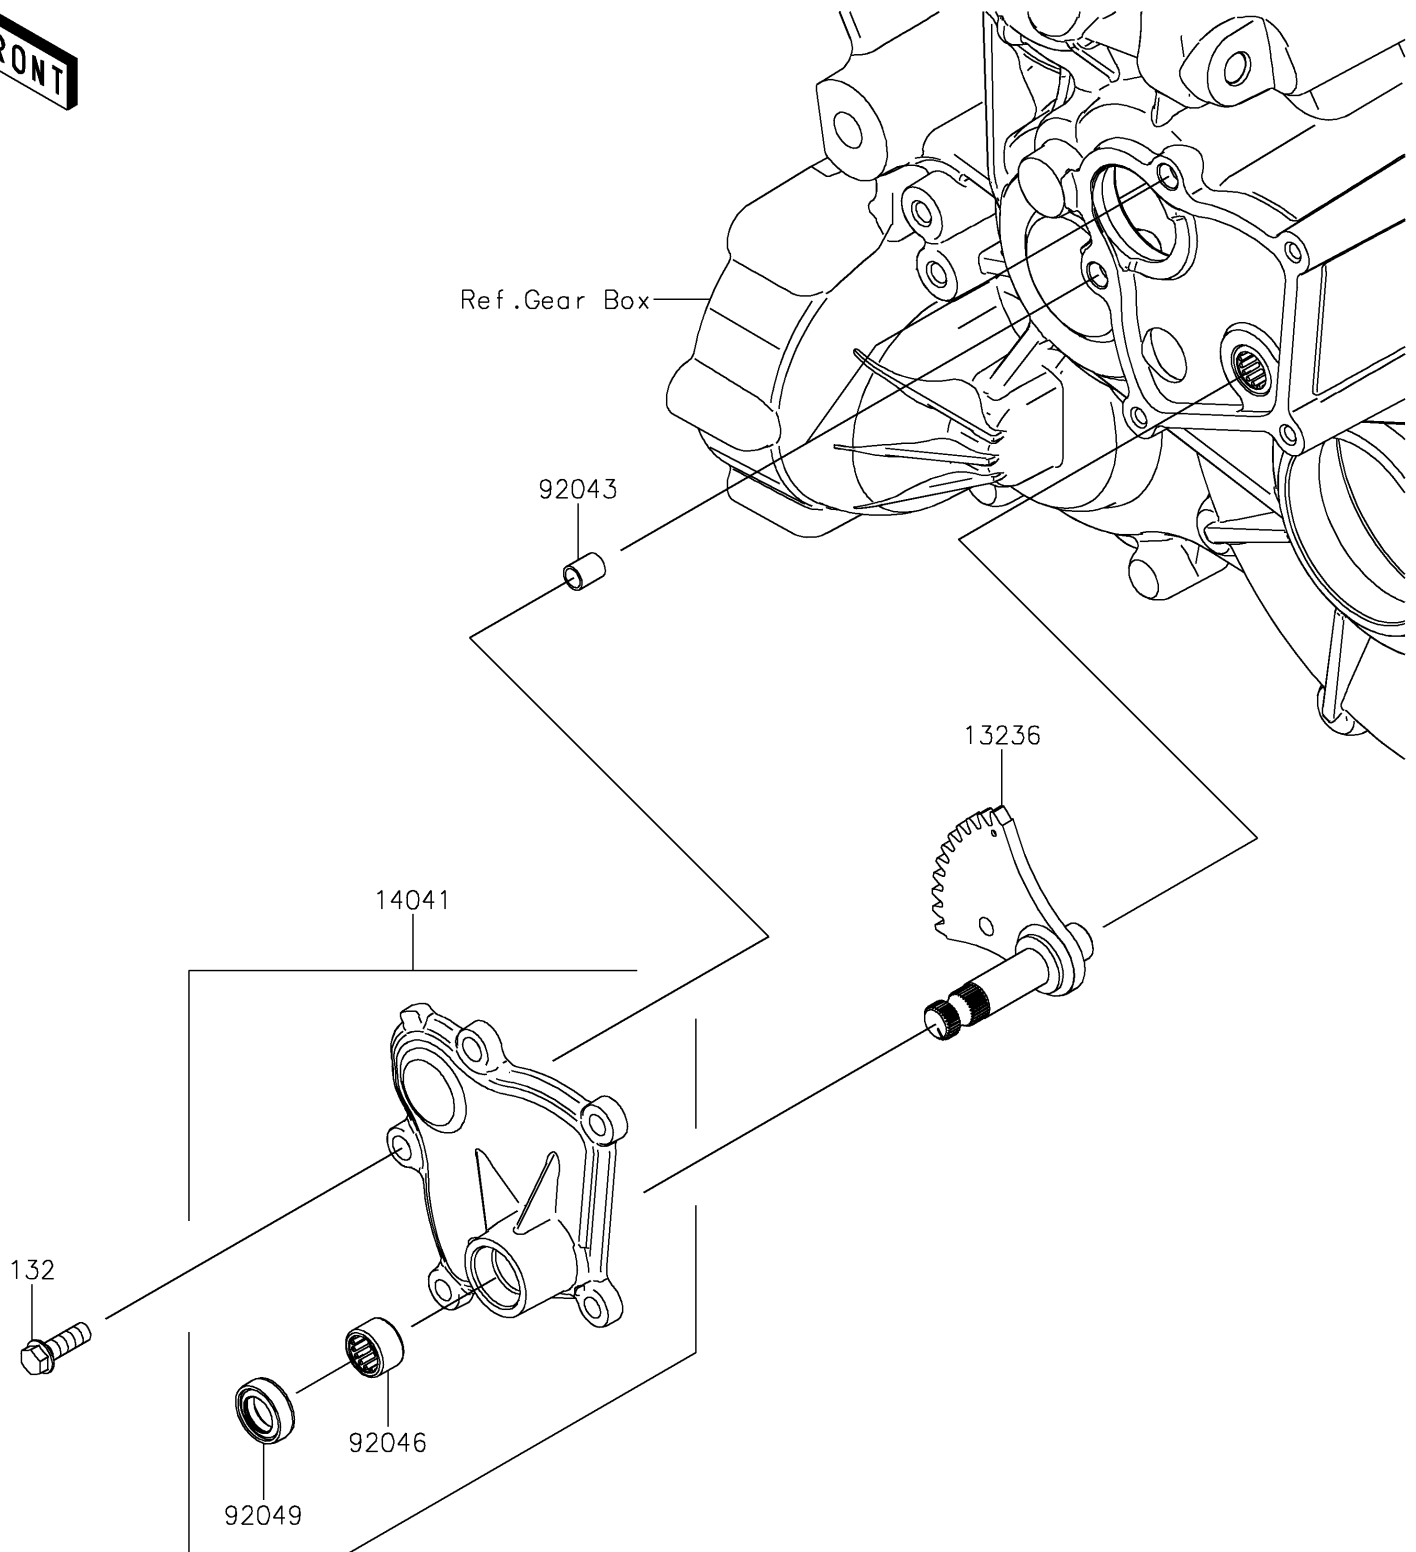

2026 Teryx KRX 1000 Blackout Edition

PARTS DIAGRAM

Gear Change Mechanism

E1370

2026 Teryx KRX 1000 Blackout Edition

PARTS LIST

Gear Change Mechanism

ITEM NAME	PART NUMBER	QUANTITY
-----------	-------------	----------
