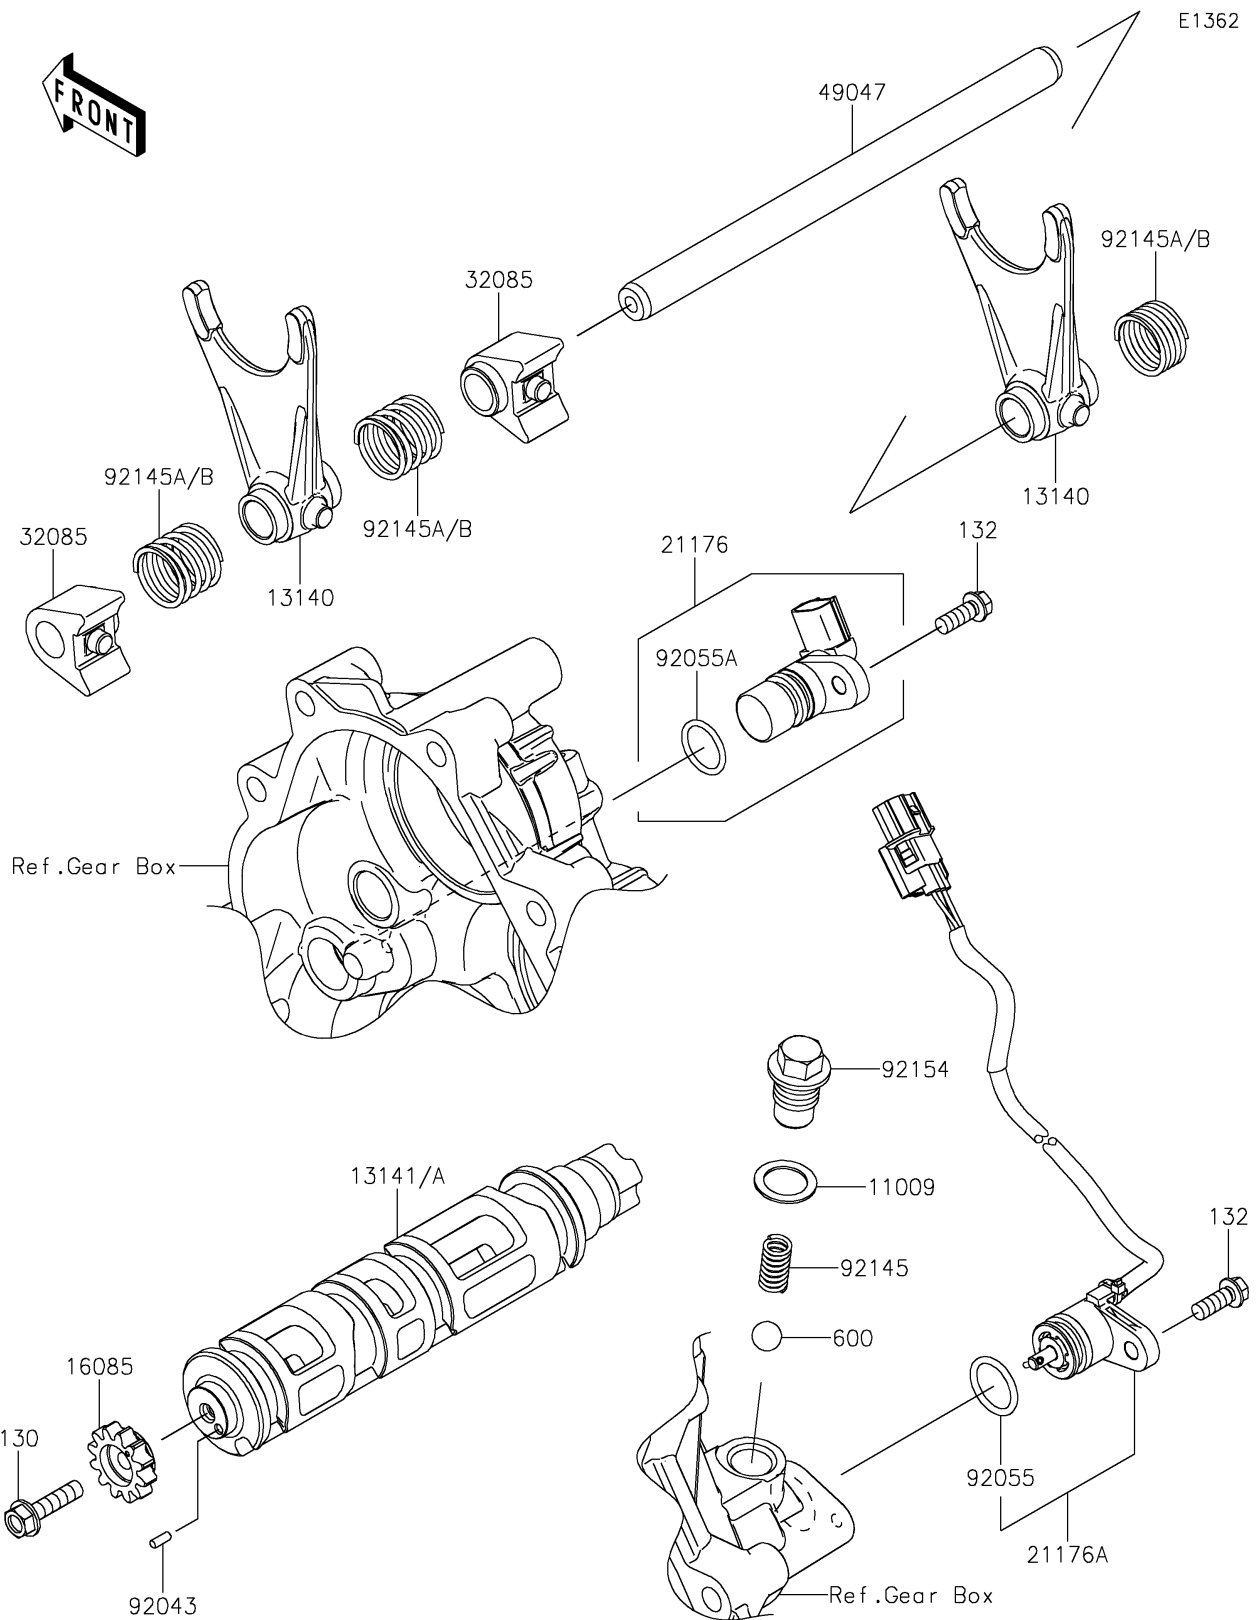

2026 Teryx KRX 1000 Blackout Edition

PARTS DIAGRAM

Gear Change Drum/Shift Fork(s)

2026 Teryx KRX 1000 Blackout Edition

PARTS LIST

Gear Change Drum/Shift Fork(s)

ITEM NAME

PART NUMBER

QUANTITY
