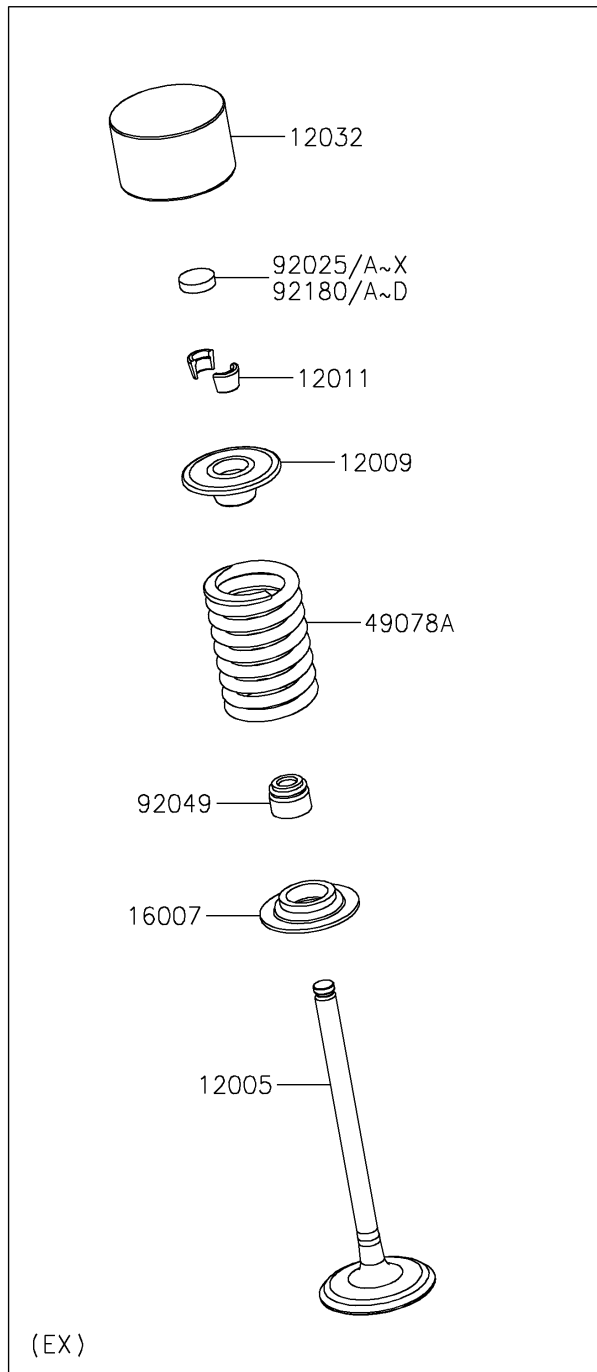

2026 Teryx KRX 1000 Blackout Edition

PARTS DIAGRAM

Valve(s)

E1210

2026 Teryx KRX 1000 Blackout Edition

PARTS LIST

Valve(s)

ITEM NAME

PART NUMBER

QUANTITY
