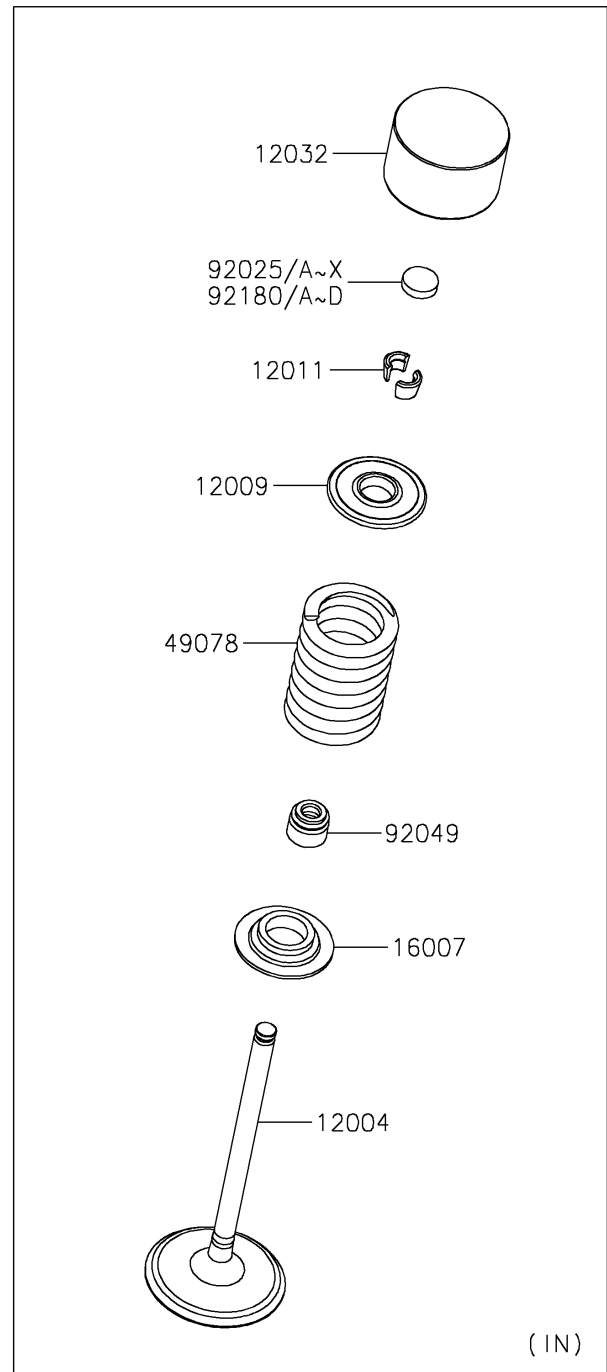

2026 Teryx KRX 1000 Blackout Edition

PARTS DIAGRAM

Valve(s)

E1210

2026 Teryx KRX 1000 Blackout Edition

PARTS LIST

Valve(s)

ITEM NAME

PART NUMBER

QUANTITY
