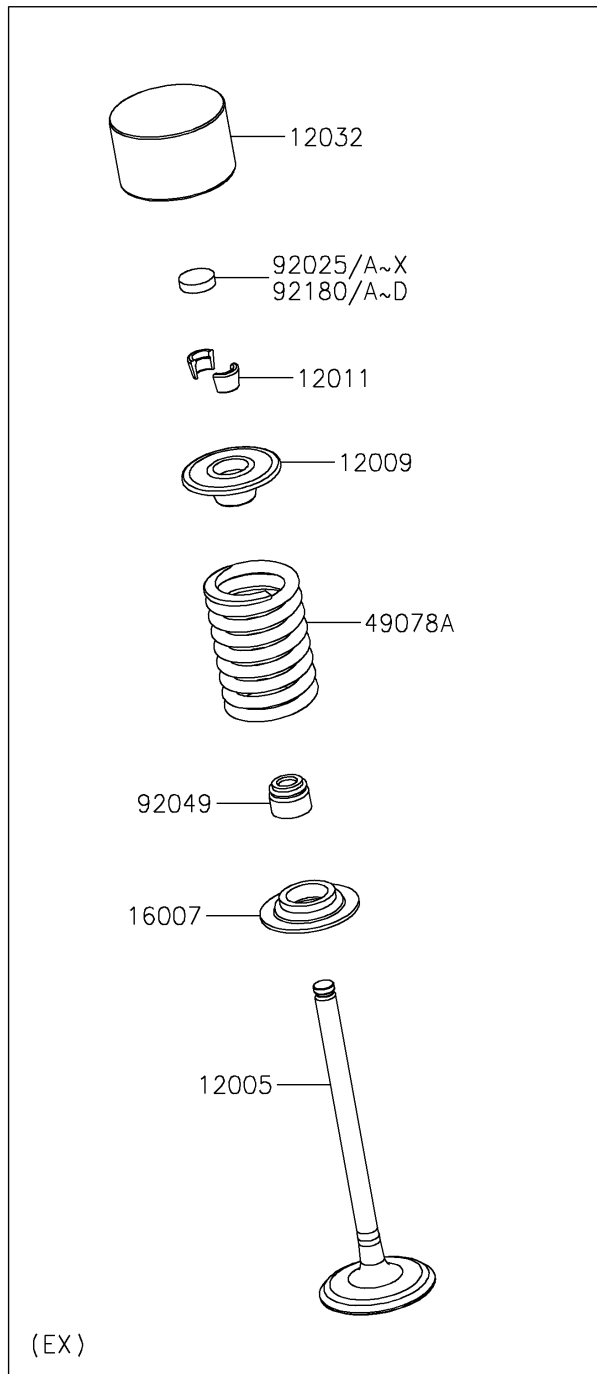

# 2026 TERYX KRX® 1000 BLACKOUT EDITION

## PARTS DIAGRAM

Valve(s)

E1210

## PARTS LIST

Valve(s)

ITEM NAME	PART NUMBER	QUANTITY
-----------	-------------	----------

---