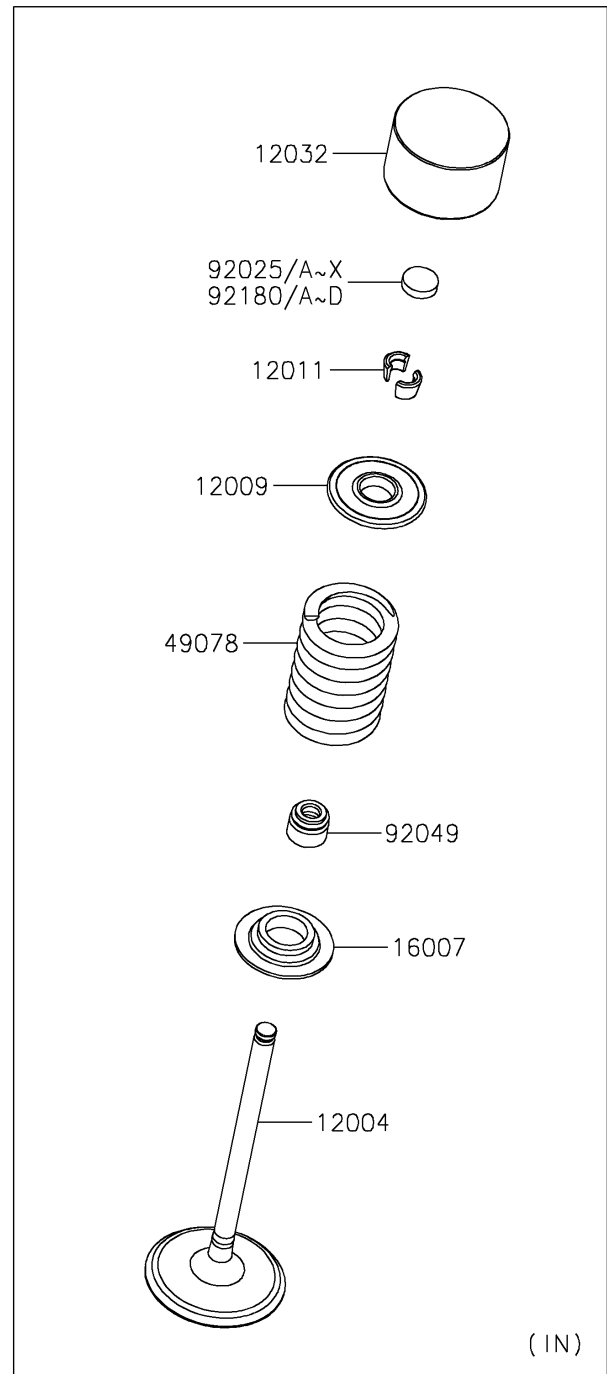

# 2026 TERYX KRX® 1000 BLACKOUT EDITION

## PARTS DIAGRAM

Valve(s)

E1210

## PARTS LIST

Valve(s)

ITEM NAME	PART NUMBER	QUANTITY
-----------	-------------	----------

---