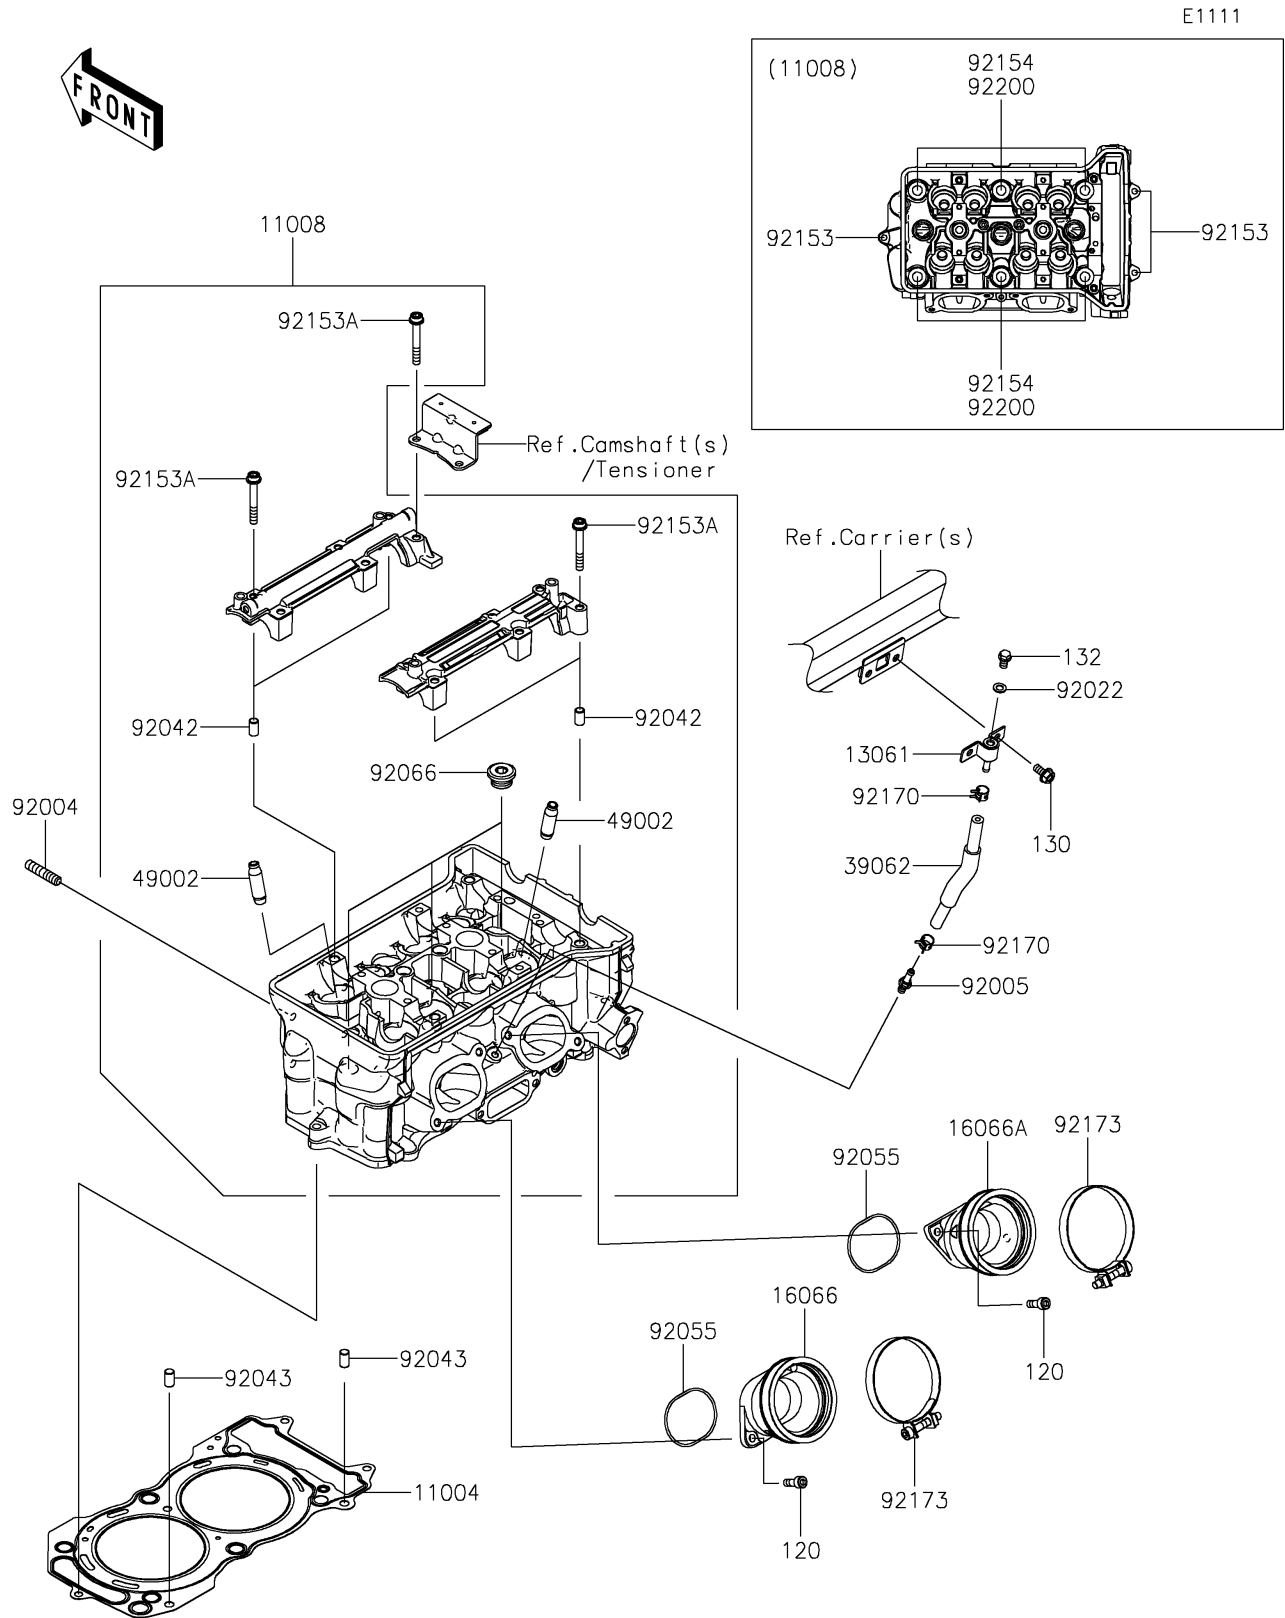

2026 TERYX KRX® 1000 BLACKOUT EDITION

PARTS DIAGRAM

Cylinder Head

2026 TERYX KRX[®] 1000 BLACKOUT EDITION

PARTS LIST

Cylinder Head

ITEM NAME	PART NUMBER	QUANTITY
-----------	-------------	----------
