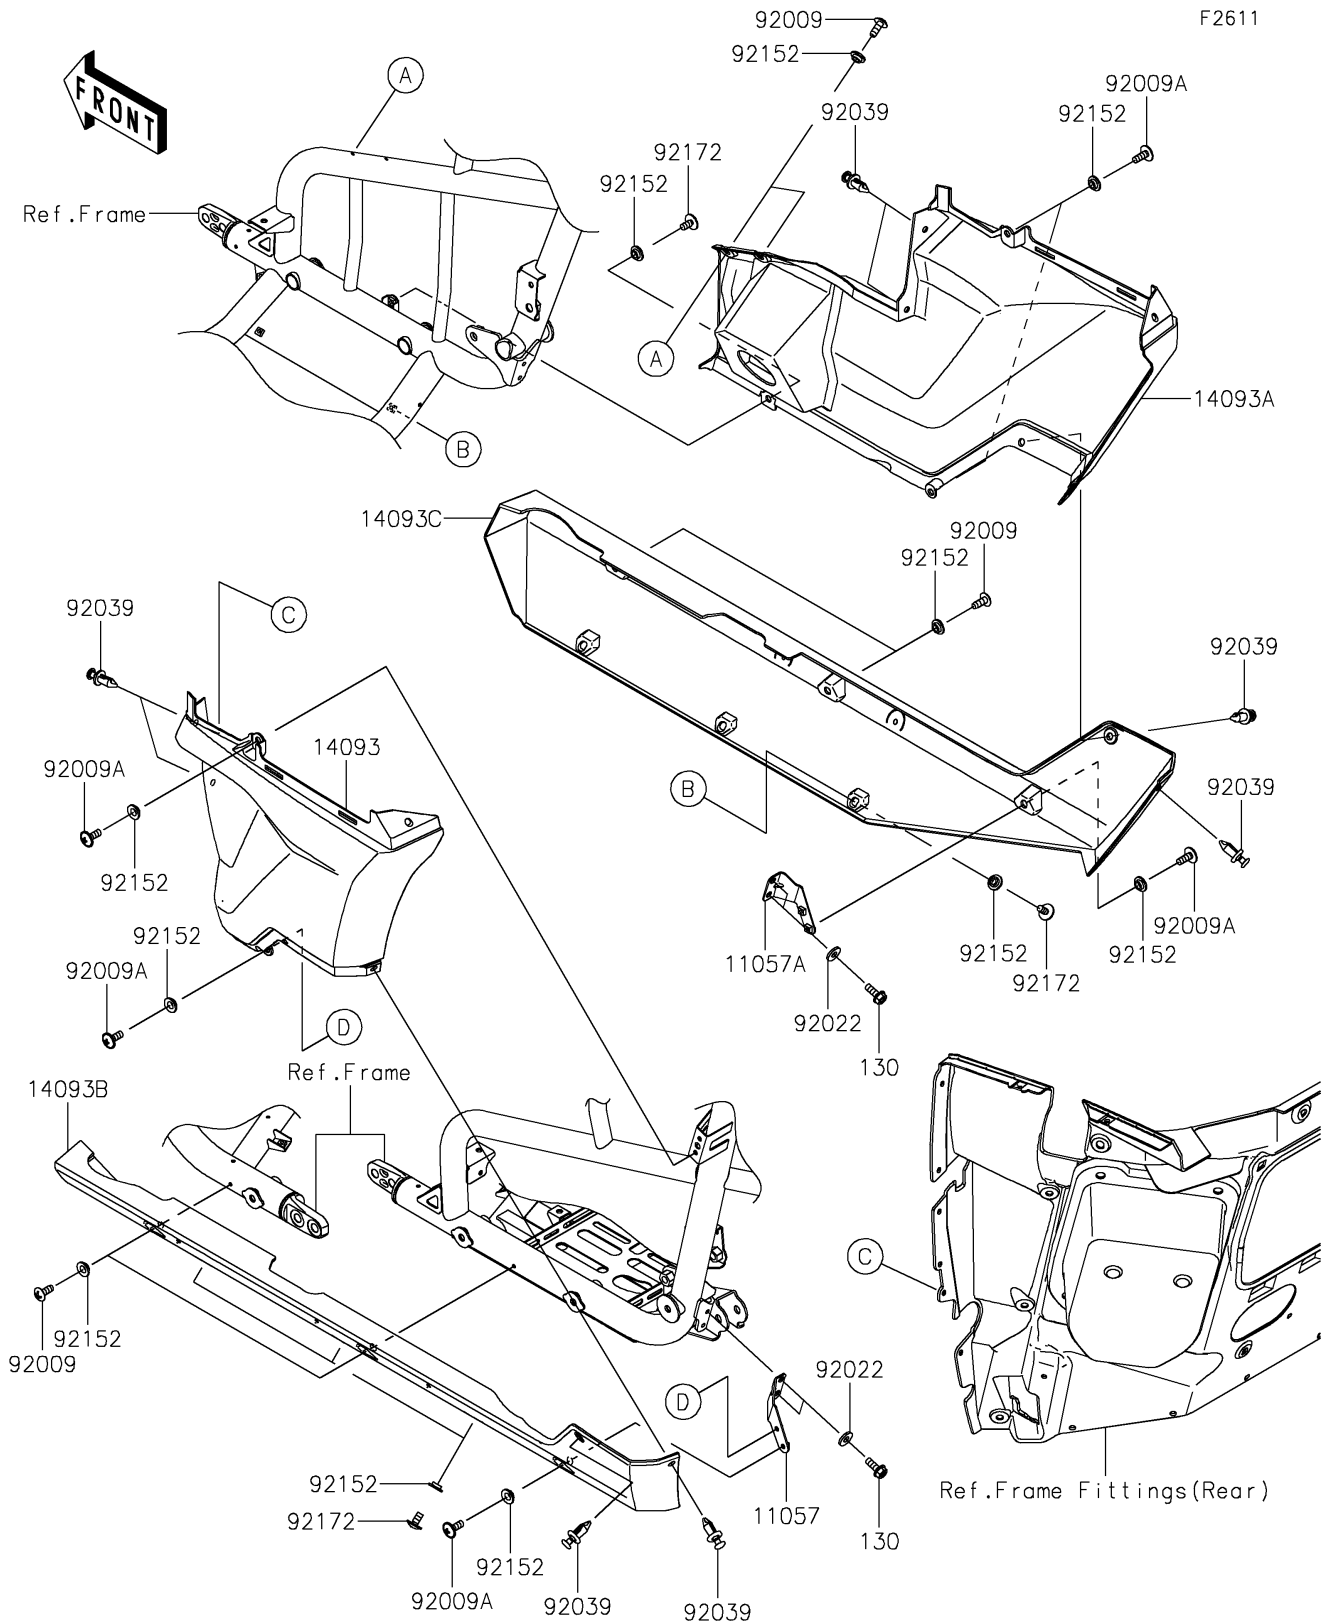

## PARTS DIAGRAM

### Side Covers

## PARTS LIST

### Side Covers

ITEM NAME	PART NUMBER	QUANTITY
BRACKET,SIDE COVER,LH (Ref # 11057)	11057-4181	1
BRACKET,SIDE COVER,RH (Ref # 11057A)	11057-4182	1
COVER,SIDE,RR,LH (Ref # 14093)	14093-0825	1
COVER,SIDE,RR,RH (Ref # 14093A)	14093-0826	1
COVER,SIDE,LWR,LH (Ref # 14093B)	14093-0827	1
COVER,SIDE,LWR,RH (Ref # 14093C)	14093-0828	1
SCREW,TAPPING,6X16 (Ref # 92009)	92009-1166	6
SCREW,6X16 (Ref # 92009A)	92009-1621	6
WASHER,6.5X16X2 (Ref # 92022)	92022-1565	4
RIVET (Ref # 92039)	92039-0776	8
COLLAR,6.3X9.5X4.1 (Ref # 92152)	92152-1571	19
SCREW,6X12 (Ref # 92172)	92172-0853	7
BOLT-FLANGED,6X16 (Ref # 130)	130BA0616	4