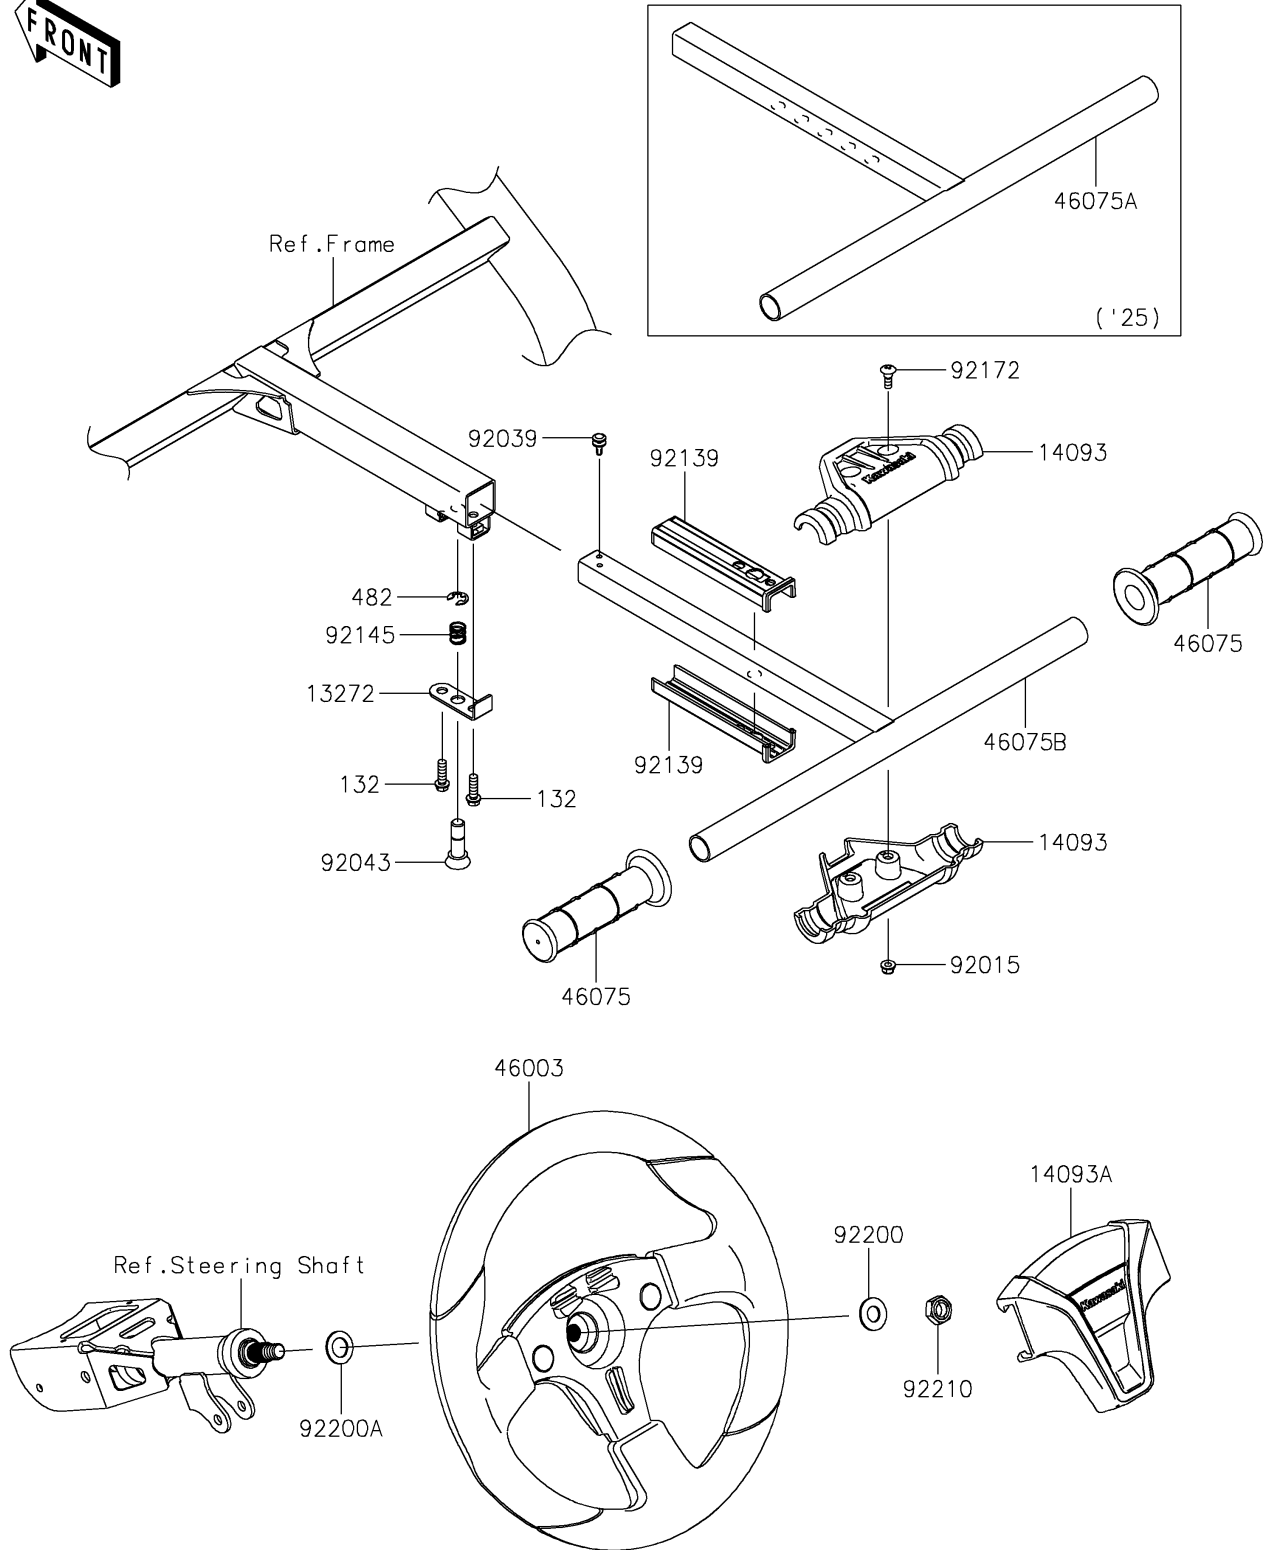

2026 Teryx KRX 1000 eS

PARTS DIAGRAM

Steering Wheel

F2311

2026 Teryx KRX 1000 eS

PARTS LIST

Steering Wheel

ITEM NAME	PART NUMBER	QUANTITY
PLATE (Ref # 13272)	13272-3869	1
COVER,PASSENGER GRIP (Ref # 14093)	14093-0802	2
COVER,HANDLE (Ref # 14093A)	14093-0803	1
HANDLE (Ref # 46003)	46003-0809	1
GRIP (Ref # 46075)	46075-0065	2
GRIP,PIPE (Ref # 46075A)	46075-0658	1
GRIP,HANDLE,INNER (Ref # 46075B)	46075-0708	1
NUT,LOCK,FLANGED,5MM (Ref # 92015)	92015-1752	2
RIVET (Ref # 92039)	92039-0046	2
PIN (Ref # 92043)	92043-7503	1
BUSHING (Ref # 92139)	92139-1143	2
SPRING (Ref # 92145)	92145-7507	1
SCREW,5MM (Ref # 92172)	92172-0261	2
WASHER,12.1X25X1.6 (Ref # 92200)	92200-0455	1
WASHER,15X25X1.6 (Ref # 92200A)	92200-0460	1
NUT,LOCK,12MM (Ref # 92210)	92210-1249	1
BOLT-FLANGED-SMALL,6X20 (Ref # 132)	132BB0620	2
CIRCLIP-TYPE-E,8MM (Ref # 482)	482EA8000	1