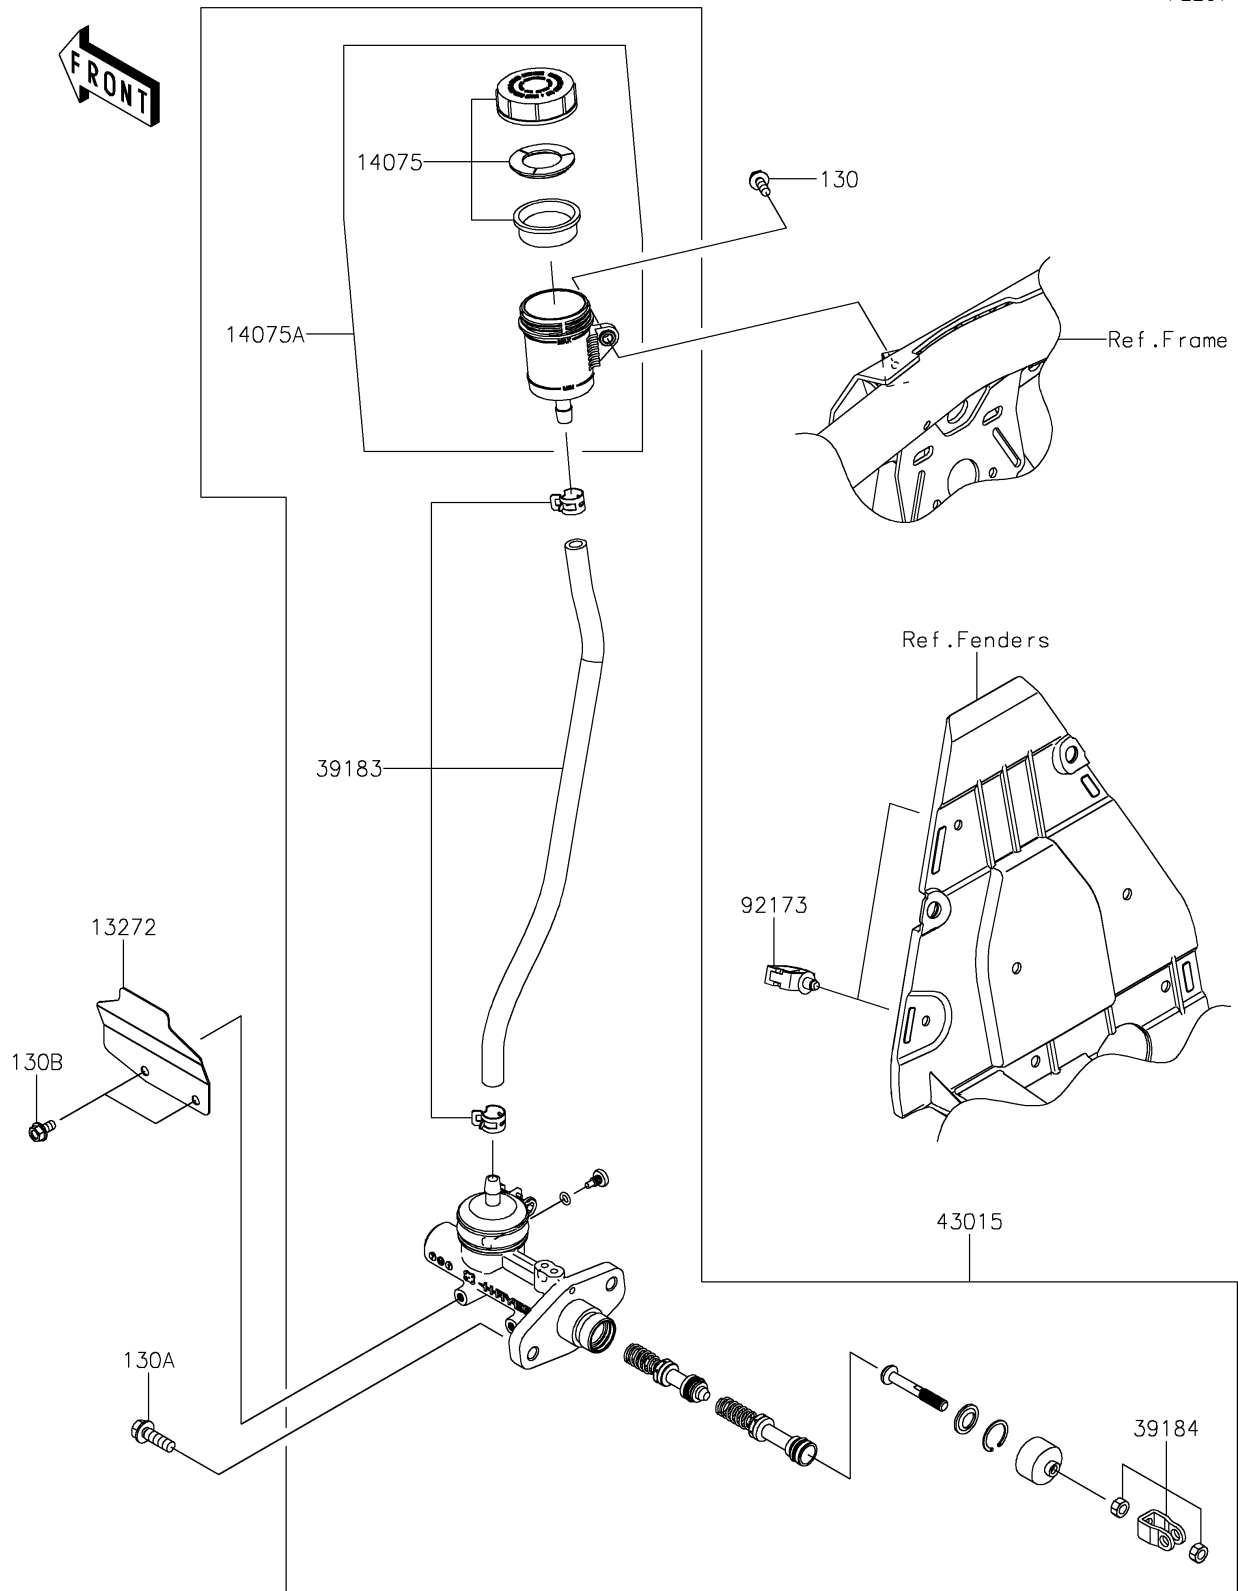

2025 Teryx KRX 1000 eS

PARTS DIAGRAM

Master Cylinder

F2261

2025 Teryx KRX 1000 eS

PARTS LIST

Master Cylinder

ITEM NAME

PART NUMBER

QUANTITY
