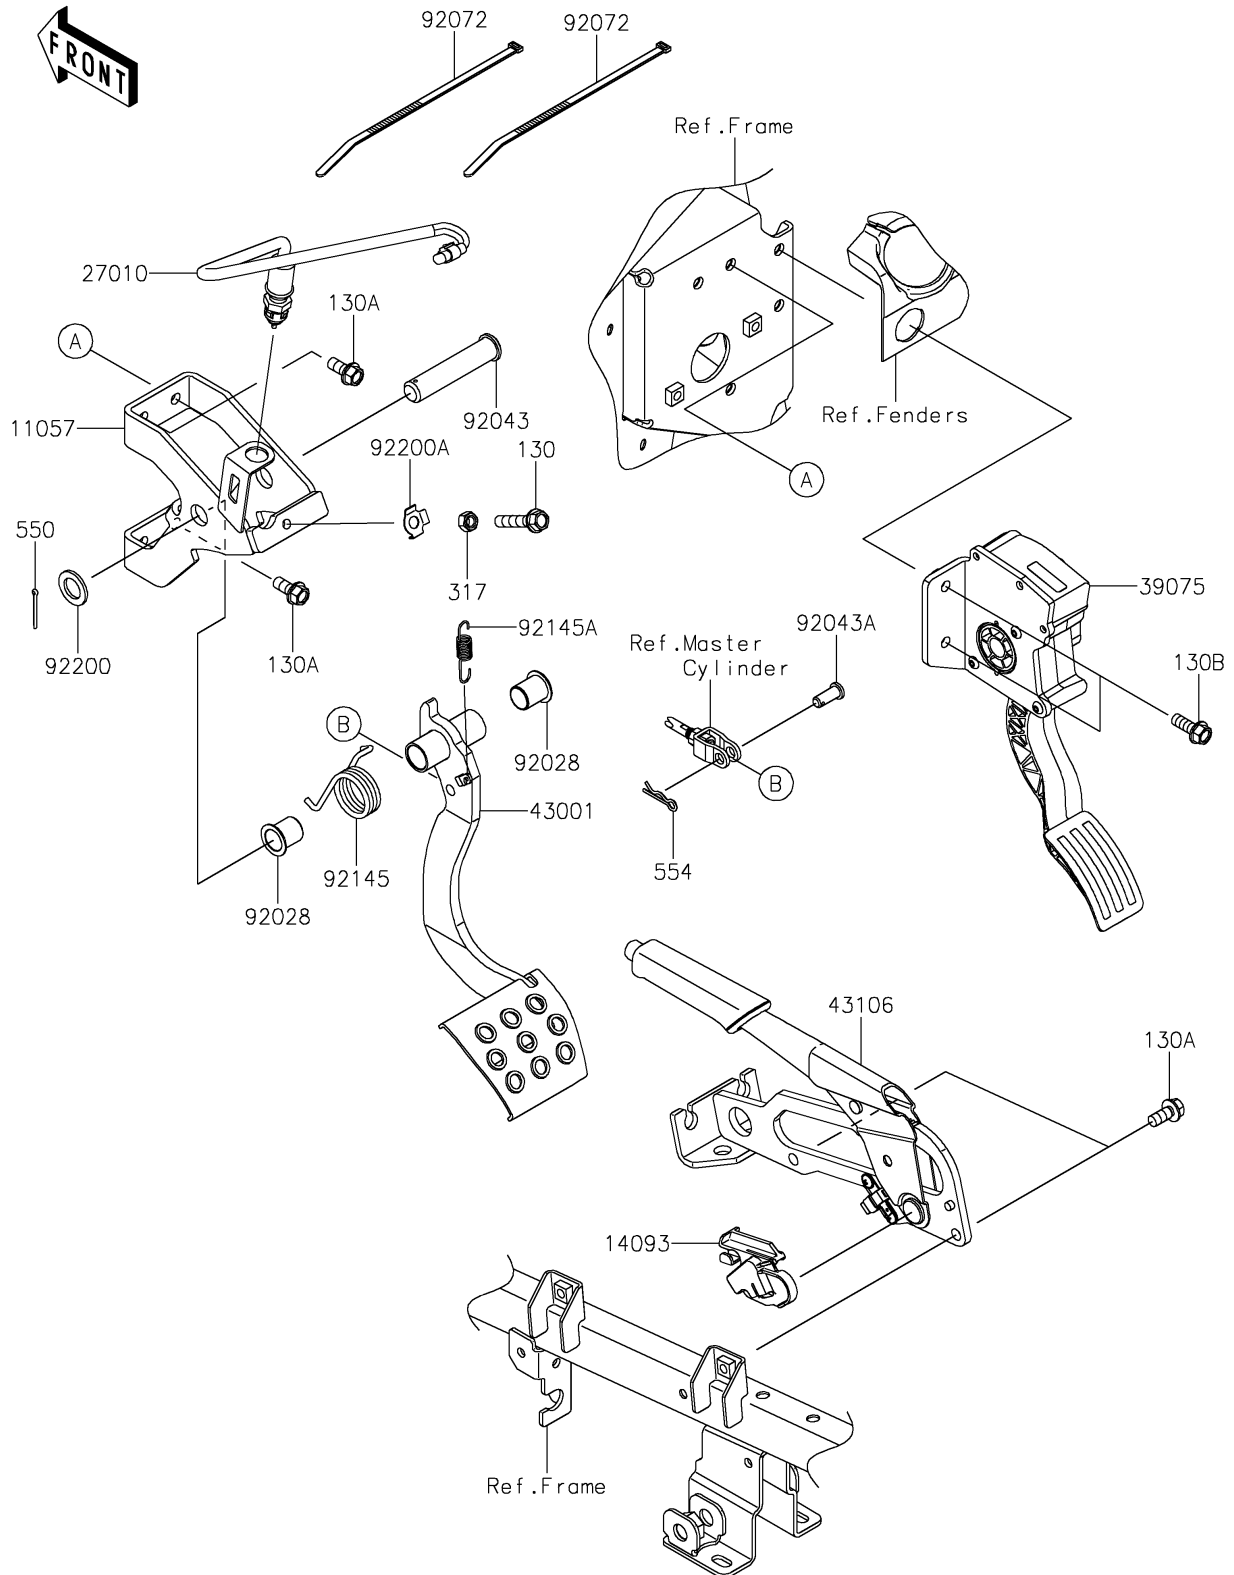

## PARTS DIAGRAM

### Brake Pedal/Throttle Lever

F2260

# 2025 Teryx KRX 1000 eS

## PARTS LIST

Brake Pedal/Throttle Lever

**ITEM NAME**

**PART NUMBER**

**QUANTITY**

---