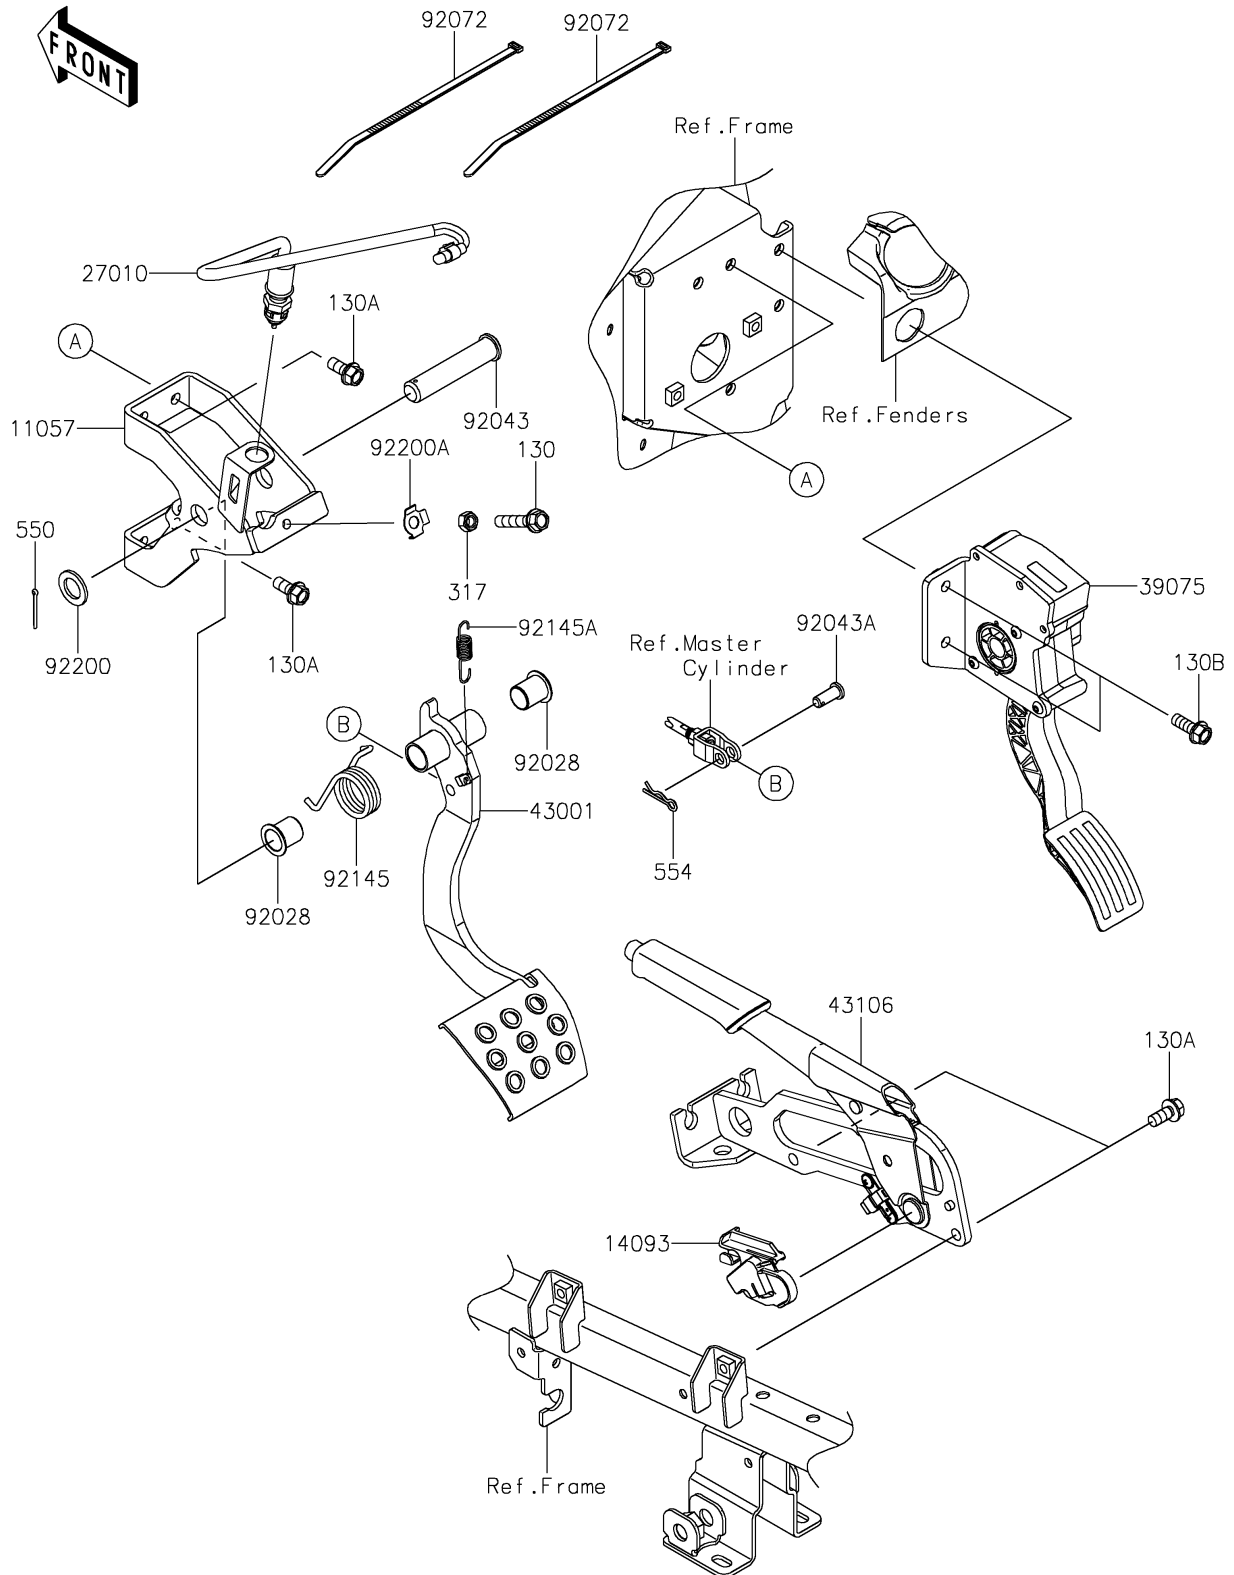

2026 Teryx KRX 1000 eS

PARTS DIAGRAM

Brake Pedal/Throttle Lever

F2260

2026 Teryx KRX 1000 eS

PARTS LIST

Brake Pedal/Throttle Lever

ITEM NAME

PART NUMBER

QUANTITY
