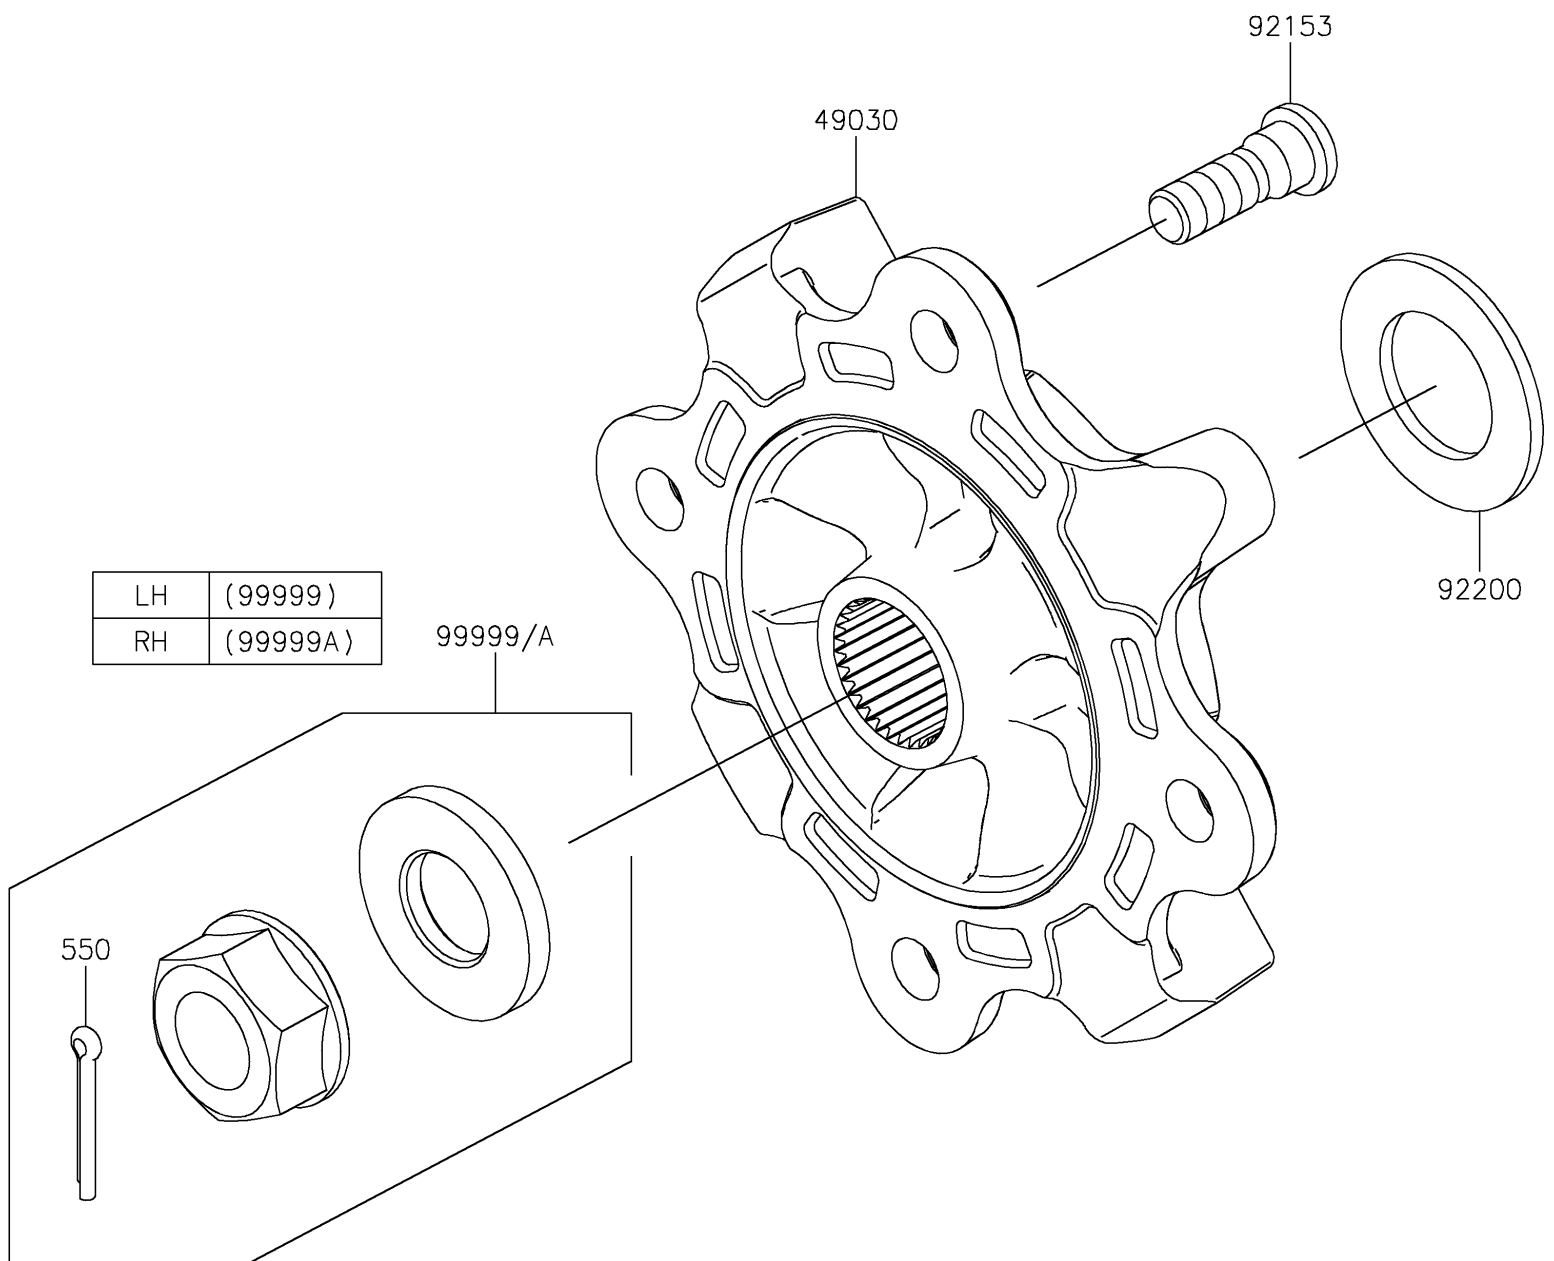

2025 Teryx KRX 1000 eS

PARTS DIAGRAM

Rear Hubs/Brakes

F2240

2025 Teryx KRX 1000 eS

PARTS LIST

Rear Hubs/Brakes

ITEM NAME	PART NUMBER	QUANTITY
HUB (Ref # 49030)	49030-0566	2
BOLT,12MM (Ref # 92153)	92153-1915	8
WASHER,33X56X3.5 (Ref # 92200)	92200-2332	2
KIT,LH AXLE NUT (Ref # 99999)	99999-0726	1
KIT,RH AXLE NUT (Ref # 99999A)	99999-0727	1
PIN-COTTER,4.0X30 (Ref # 550)	550AA4030	1