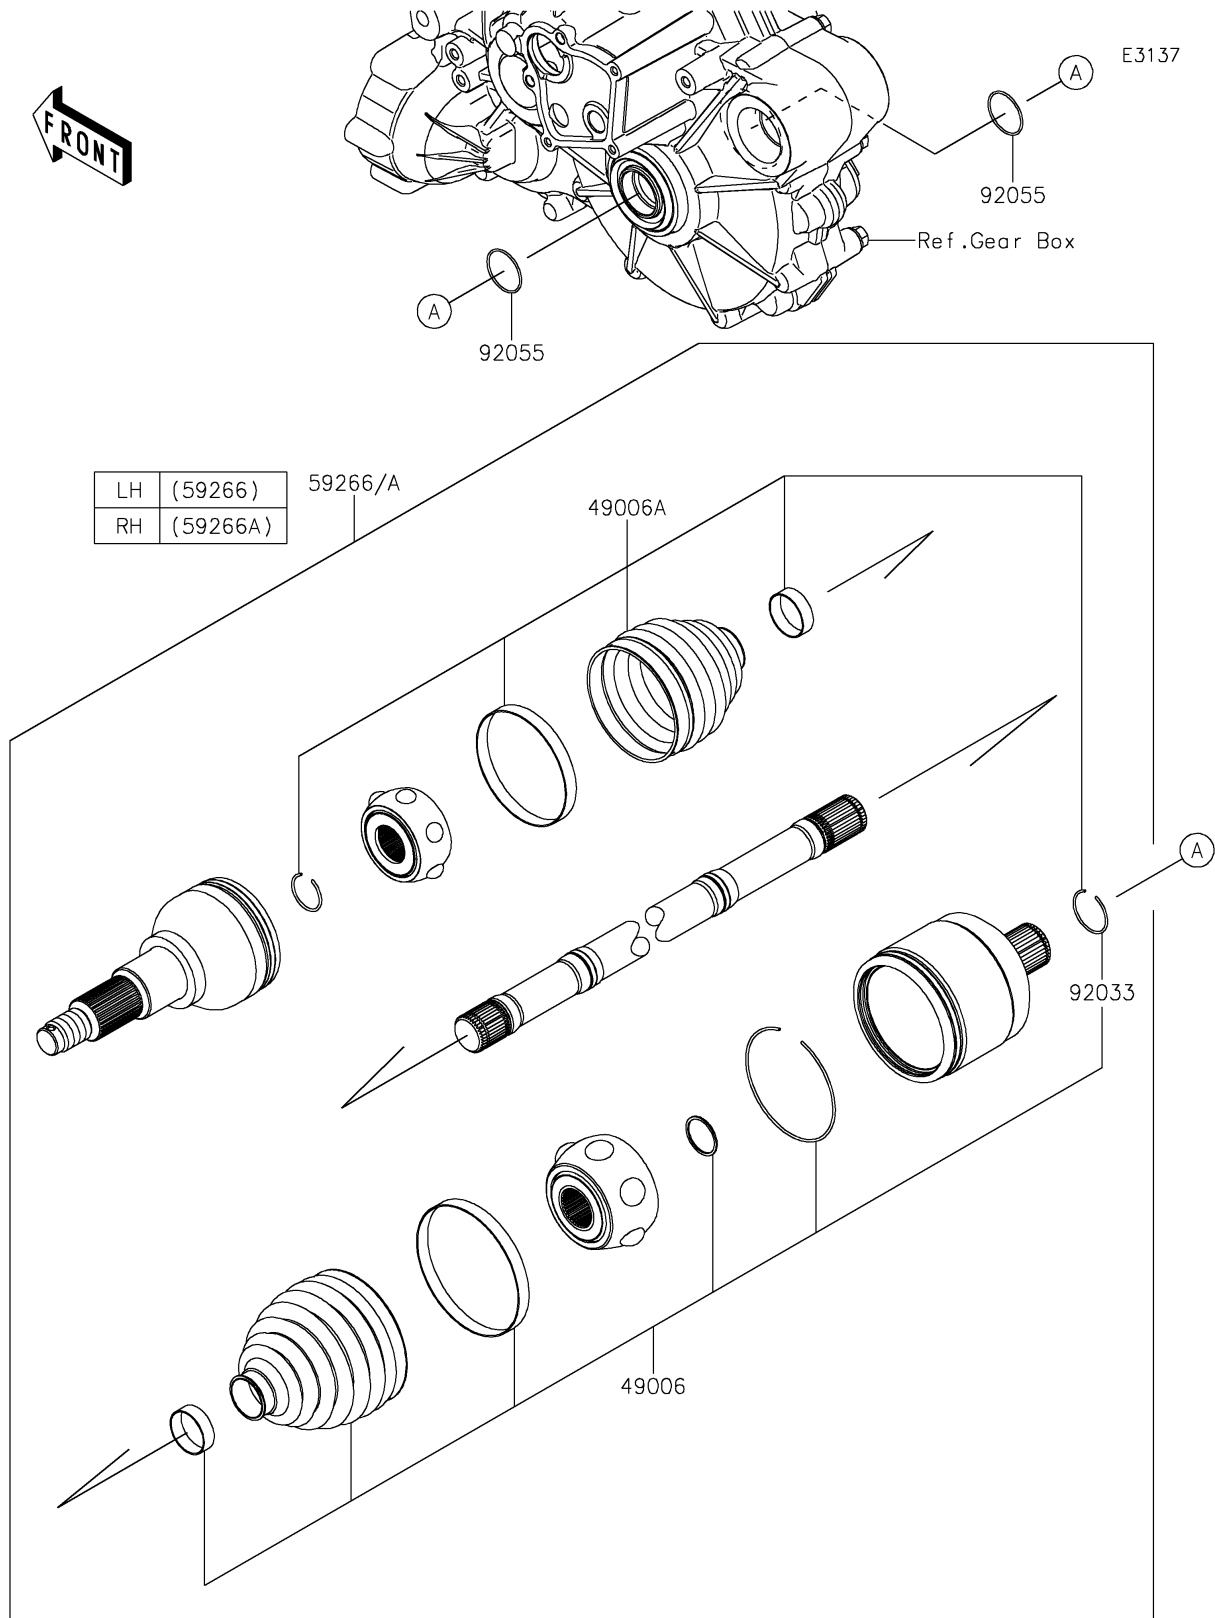

2025 Teryx KRX 1000 eS

PARTS DIAGRAM

Drive Shaft-Rear

2025 Teryx KRX 1000 eS

PARTS LIST

Drive Shaft-Rear

ITEM NAME

PART NUMBER

QUANTITY
