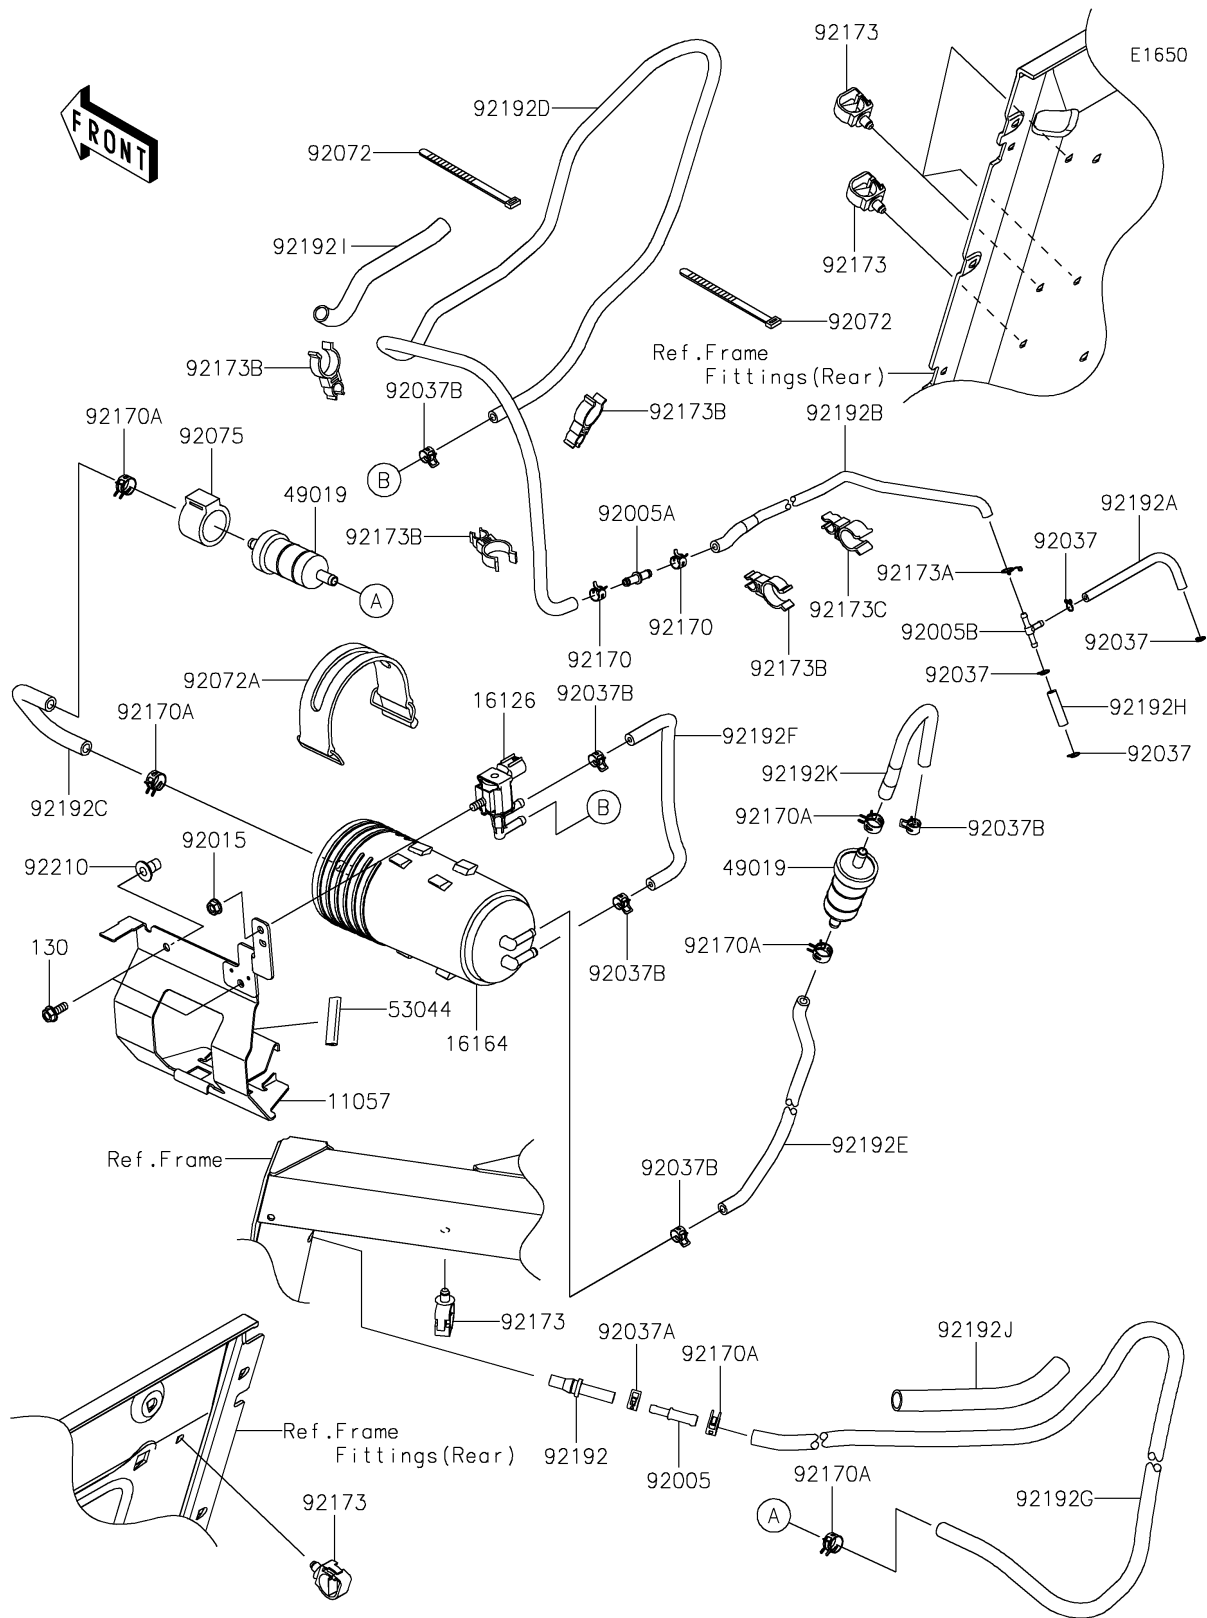

2025 Teryx KRX 1000 eS

PARTS DIAGRAM

Fuel Evaporative System(CA)

2025 Teryx KRX 1000 eS

PARTS LIST

Fuel Evaporative System(CA)

ITEM NAME

PART NUMBER

QUANTITY
