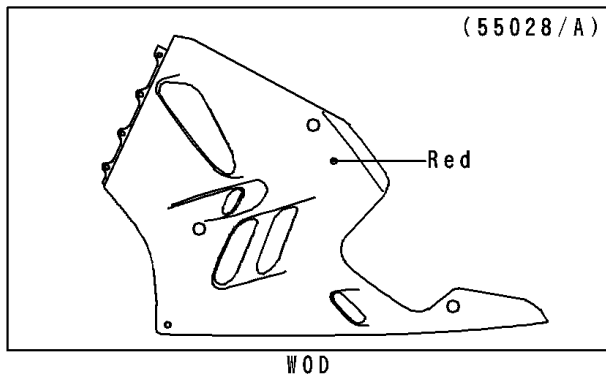

1997 Ninja® ZX™-9R

PARTS DIAGRAM

Cowling Lower

E2872

1997 Ninja® ZX™-9R

PARTS LIST

Cowling Lowers

ITEM NAME

PART NUMBER

QUANTITY
