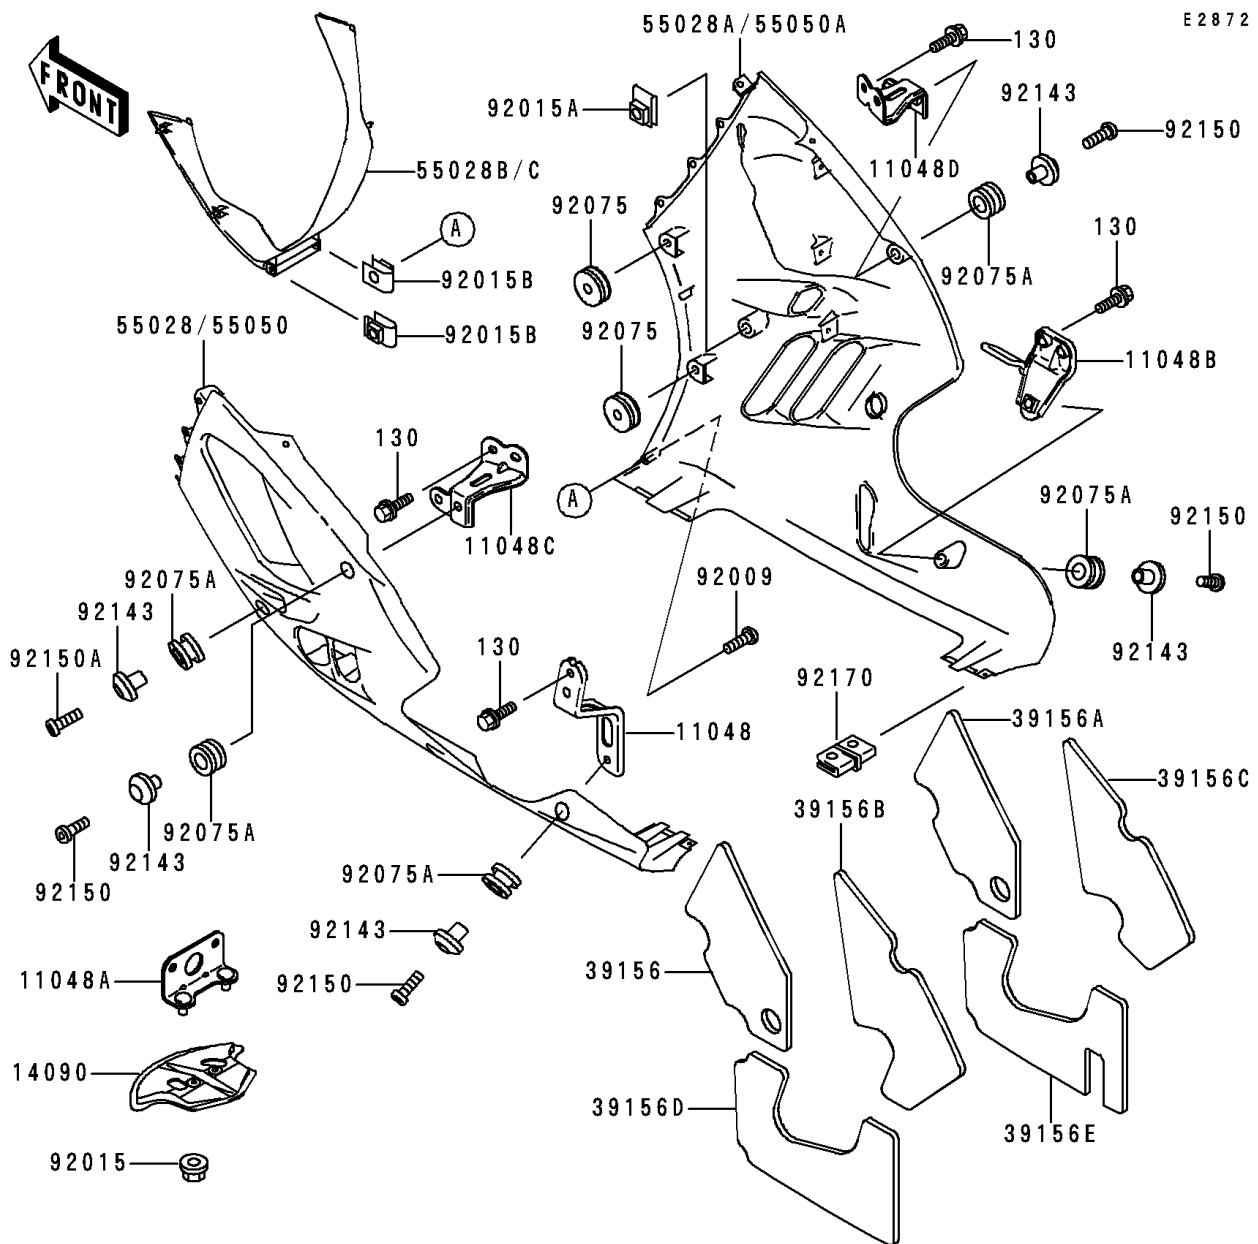

1997 Ninja® ZX™-9R

PARTS DIAGRAM

Cowling Lower

E2872

1997 Ninja® ZX™-9R

PARTS LIST

Cowling Lowers

ITEM NAME

PART NUMBER

QUANTITY
