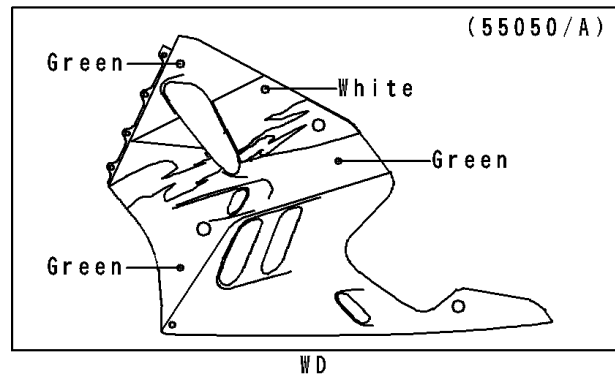

1997 Ninja® ZX™-9R

PARTS DIAGRAM

Cowling Lower

E2872

1997 Ninja® ZX™-9R

PARTS LIST

Cowling Lowers

ITEM NAME

PART NUMBER

QUANTITY
