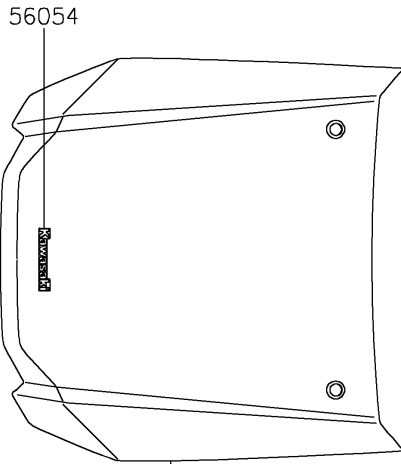

2025 Teryx4 S LE

PARTS DIAGRAM

Decals(C.C.Gray)(JSFAN/JSFAL)

F2861B

Ref. Front Fender(s)

Ref. Front Fender(s)

Ref. Rear Fender(s)

2025 Teryx4 S LE

PARTS LIST

Decals(C.C.Gray)(JSFAN/JSFAL)

ITEM NAME

PART NUMBER

QUANTITY
