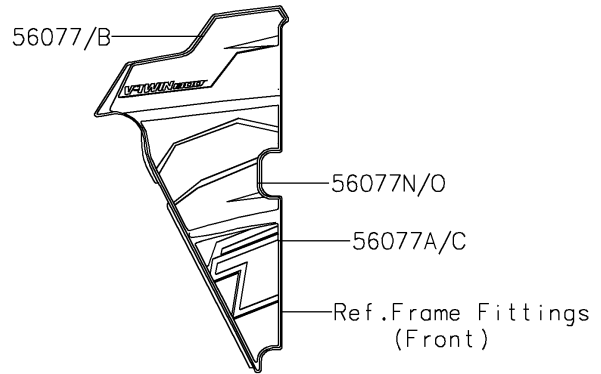

2025 Teryx4 S LE

PARTS DIAGRAM

Decals(C.C.Gray)(JSFAN/JSFAL)

F2861B

Ref. Front Fender(s)

Ref. Front Fender(s)

Ref. Rear Fender(s)

2025 Teryx4 S LE

PARTS LIST

Decals(C.C.Gray)(JSFAN/JSFAL)

ITEM NAME

PART NUMBER

QUANTITY
