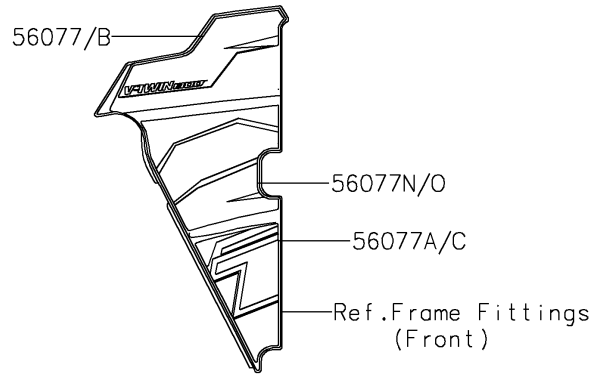

2025 Teryx4 S LE

PARTS DIAGRAM

Decals(C.C.Gray)(JSFAN/JSFAL)

F2861B

Ref. Front Fender(s)

Ref. Front Fender(s)

Ref. Rear Fender(s)

2025 Teryx4 S LE

PARTS LIST

Decals(C.C.Gray)(JSFAN/JSFAL)

ITEM NAME	PART NUMBER	QUANTITY
MARK,KAWASAKI (Ref # 56054)	56054-2052	1
MARK,TERYX4S (Ref # 56054A)	56054-3955	2
PATTERN,SIDE GUARD,LH,UPP (Ref # 56077)	56077-0284	1
PATTERN,SIDE GUARD,LH,LWR (Ref # 56077A)	56077-0286	1
PATTERN,SIDE GUARD,RH,UPP (Ref # 56077B)	56077-0287	1
PATTERN,SIDE GUARD,RH,LWR (Ref # 56077C)	56077-0289	1
PATTERN,FR DOOR COVER,LH,LWR (Ref # 56077D)	56077-0291	1
PATTERN,FR DOOR COVER,RH,LWR (Ref # 56077E)	56077-0293	1
PATTERN,RR DOOR COVER,LH (Ref # 56077F)	56077-0294	1
PATTERN,RR DOOR COVER,RH (Ref # 56077G)	56077-0295	1
PATTERN,FR FENDER,LH (Ref # 56077H)	56077-0526	1
PATTERN,FR FENDER,RH (Ref # 56077I)	56077-0527	1
PATTERN,FR DOOR COVER,LH,UPP (Ref # 56077J)	56077-1468	1
PATTERN,FR DOOR COVER,RH,UPP (Ref # 56077K)	56077-1469	1
PATTERN,RR FENDER,LH (Ref # 56077L)	56077-1470	1
PATTERN,RR FENDER,RH (Ref # 56077M)	56077-1471	1
PATTERN,SIDE GUARD,LH,CNT (Ref # 56077N)	56077-2642	1
PATTERN,SIDE GUARD,RH,CNT (Ref # 56077O)	56077-2643	1