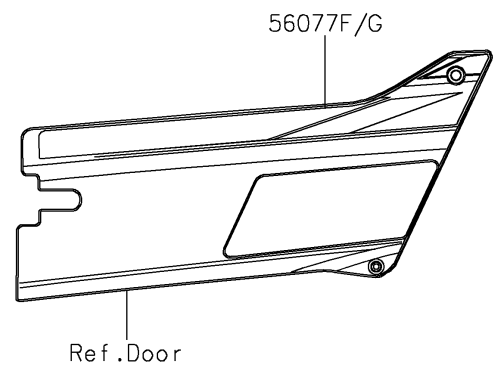

2025 Teryx4 S LE

PARTS DIAGRAM

Decals(C.C.Gray)(JSFAN/JSFAL)

F2861B

Ref. Front Fender(s)

Ref. Front Fender(s)

Ref. Rear Fender(s)

2025 Teryx4 S LE