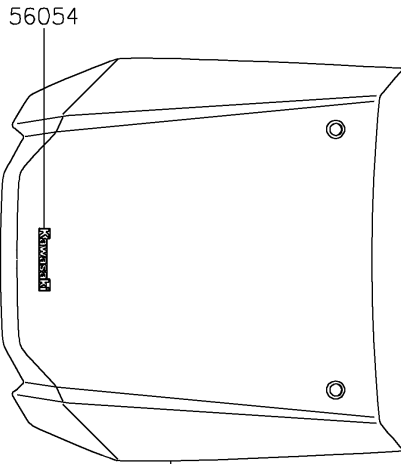

2025 Teryx4 S LE

PARTS DIAGRAM

Decals(C.C.Gray)(JSFAN/JSFAL)

F2861B

Ref. Front Fender(s)

Ref. Front Fender(s)

Ref. Rear Fender(s)

2025 Teryx4 S LE

PARTS LIST

Decals(C.C.Gray)(JSFAN/JSFAL)

ITEM NAME	PART NUMBER	QUANTITY
MARK,KAWASAKI (Ref # 56054)	56054-2052	1
MARK,TERYX4S (Ref # 56054A)	56054-3955	2
PATTERN,SIDE GUARD,LH,UPP (Ref # 56077)	56077-0284	1
PATTERN,SIDE GUARD,LH,LWR (Ref # 56077A)	56077-0286	1
PATTERN,SIDE GUARD,RH,UPP (Ref # 56077B)	56077-0287	1
PATTERN,SIDE GUARD,RH,LWR (Ref # 56077C)	56077-0289	1
PATTERN,FR DOOR COVER,LH,LWR (Ref # 56077D)	56077-0291	1
PATTERN,FR DOOR COVER,RH,LWR (Ref # 56077E)	56077-0293	1
PATTERN,RR DOOR COVER,LH (Ref # 56077F)	56077-0294	1
PATTERN,RR DOOR COVER,RH (Ref # 56077G)	56077-0295	1
PATTERN,FR FENDER,LH (Ref # 56077H)	56077-0526	1
PATTERN,FR FENDER,RH (Ref # 56077I)	56077-0527	1
PATTERN,FR DOOR COVER,LH,UPP (Ref # 56077J)	56077-1468	1
PATTERN,FR DOOR COVER,RH,UPP (Ref # 56077K)	56077-1469	1
PATTERN,RR FENDER,LH (Ref # 56077L)	56077-1470	1
PATTERN,RR FENDER,RH (Ref # 56077M)	56077-1471	1
PATTERN,SIDE GUARD,LH,CNT (Ref # 56077N)	56077-2642	1
PATTERN,SIDE GUARD,RH,CNT (Ref # 56077O)	56077-2643	1