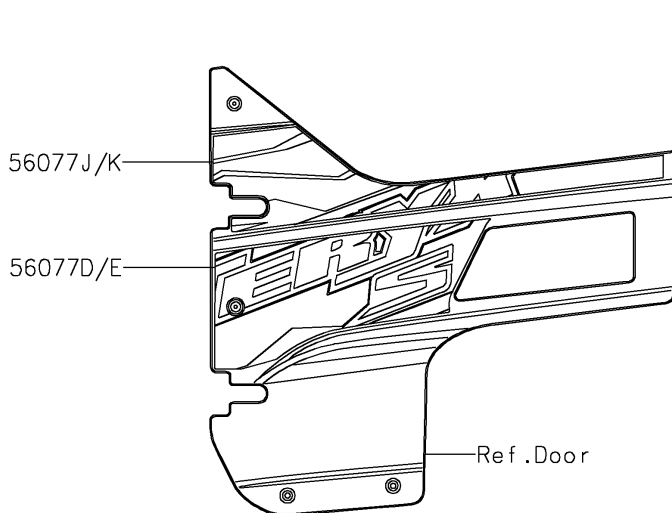

2025 Teryx4 S LE

PARTS DIAGRAM

Decals(C.C.Gray)(JSFAN/JSFAL)

F2861B

Ref. Front Fender(s)

Ref. Front Fender(s)

Ref. Rear Fender(s)

2025 Teryx4 S LE