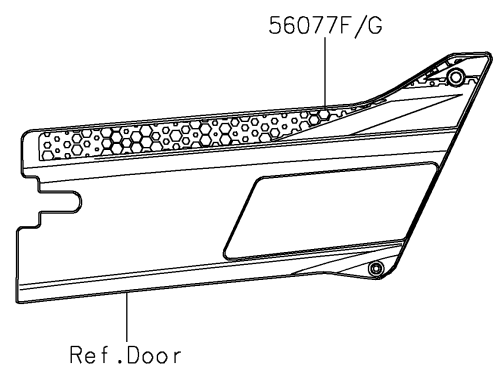

2025 TERYX4™ S LE

PARTS DIAGRAM

Decals(Blue)(JSFNN/JSFNL)

F2861A

Ref. Front Fender(s)

Ref. Front Fender(s)

Ref. Rear Fender(s)

2025 TERYX4™ S LE