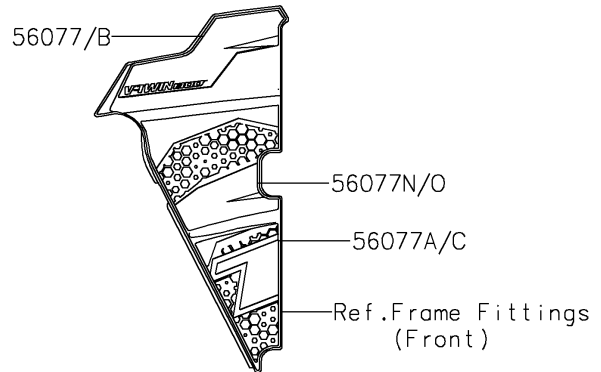

2025 TERYX4™ S LE

PARTS DIAGRAM

Decals(Blue)(JSFNN/JSFNL)

F2861A

Ref. Front Fender(s)

Ref. Front Fender(s)

Ref. Rear Fender(s)

2025 TERYX4™ S LE

PARTS LIST

Decals(Blue)(JSFNN/JSFNL)

ITEM NAME

PART NUMBER

QUANTITY
