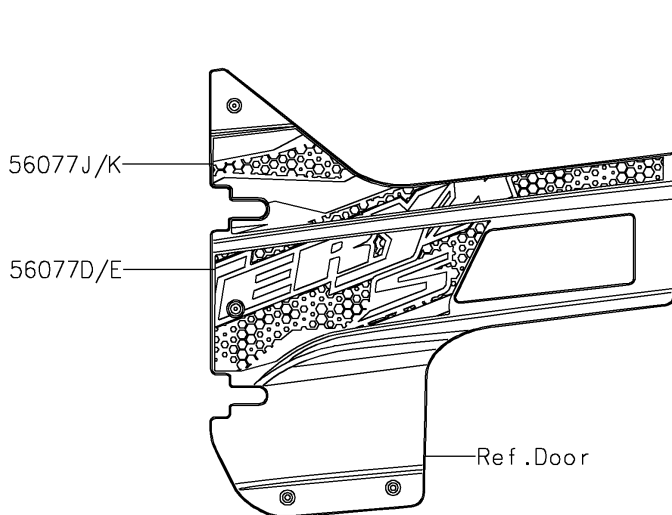

2025 TERYX4™ S LE

PARTS DIAGRAM

Decals(Blue)(JSFNN/JSFNL)

F2861A

Ref. Front Fender(s)

Ref. Front Fender(s)

Ref. Rear Fender(s)

2025 TERYX4™ S LE