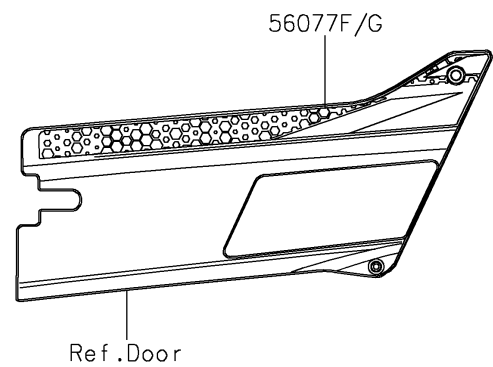

2025 Teryx4 S LE

PARTS DIAGRAM

Decals(I.Gray)(JSFNN/JSFNL)

F2861

Ref. Front Fender(s)

Ref. Front Fender(s)

Ref. Rear Fender(s)

2025 Teryx4 S LE