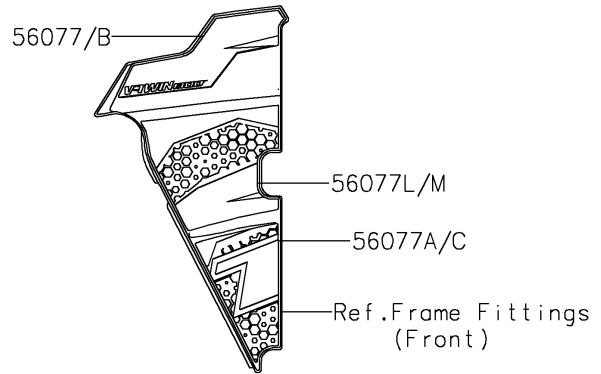

2025 Teryx4 S LE

PARTS DIAGRAM

Decals(I.Gray)(JSFNN/JSFNL)

F2861

Ref. Front Fender(s)

Ref. Front Fender(s)

Ref. Rear Fender(s)

2025 Teryx4 S LE

PARTS LIST

Decals(I.Gray)(JSFNN/JSFNL)

ITEM NAME

PART NUMBER

QUANTITY
