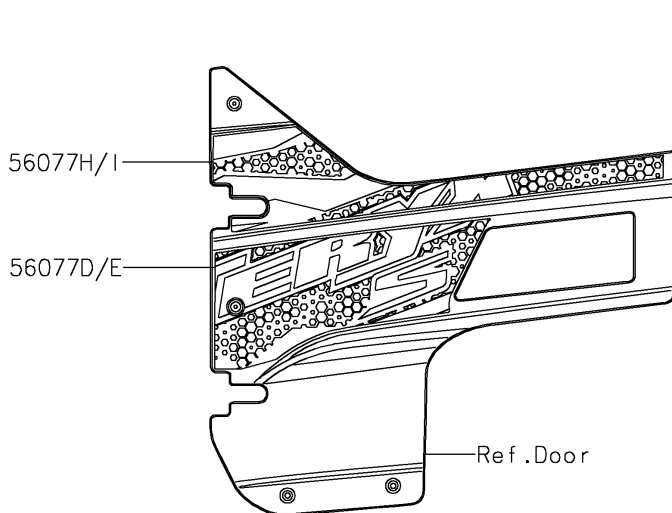

2025 Teryx4 S LE

PARTS DIAGRAM

Decals(I.Gray)(JSFNN/JSFNL)

F2861

Ref. Front Fender(s)

Ref. Front Fender(s)

Ref. Rear Fender(s)

2025 Teryx4 S LE