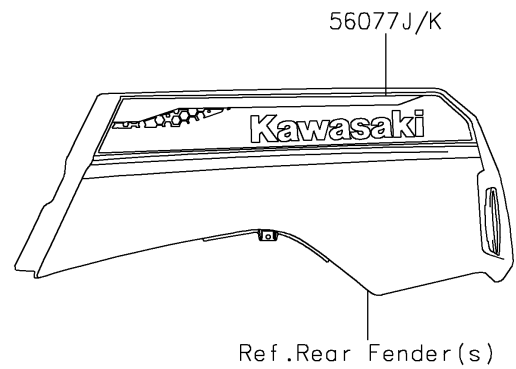

2025 Teryx4 S LE

PARTS DIAGRAM

Decals(I.Gray)(JSFNN/JSFNL)

F2861

Ref. Front Fender(s)

Ref. Front Fender(s)

Ref. Rear Fender(s)

2025 Teryx4 S LE