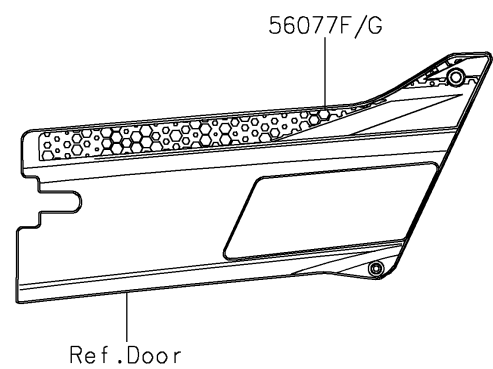

2025 TERYX4™ S LE

PARTS DIAGRAM

Decals(I.Gray)(JSFNN/JSFNL)

F2861

Ref. Front Fender(s)

2025 TERYX4™ S LE

PARTS LIST

Decals(I.Gray)(JSFNN/JSFNL)

ITEM NAME

PART NUMBER

QUANTITY
