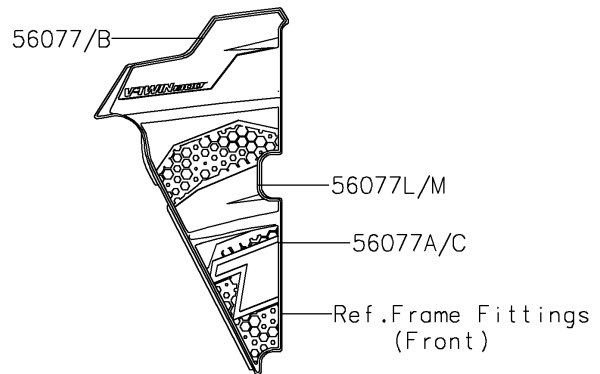

2025 TERYX4™ S LE

PARTS DIAGRAM

Decals(I.Gray)(JSFNN/JSFNL)

F2861

Ref. Front Fender(s)

2025 TERYX4™ S LE

PARTS LIST

Decals(I.Gray)(JSFNN/JSFNL)

ITEM NAME

PART NUMBER

QUANTITY
