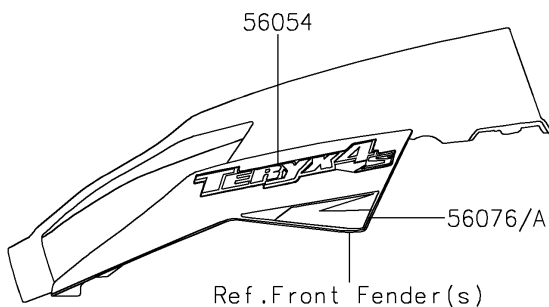

2025 TERYX4™ S LE

PARTS DIAGRAM

Decals(I.Gray)(JSFNN/JSFNL)

F2861

Ref. Front Fender(s)

2025 TERYX4™ S LE

PARTS LIST

Decals(I.Gray)(JSFNN/JSFNL)

ITEM NAME

PART NUMBER

QUANTITY
