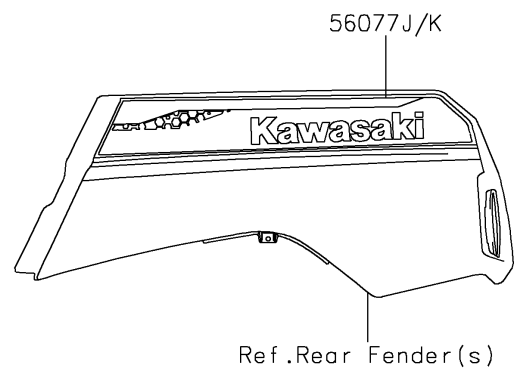

2025 TERYX4™ S LE

PARTS DIAGRAM

Decals(I.Gray)(JSFNN/JSFNL)

F2861

Ref. Front Fender(s)

2025 TERYX4™ S LE

PARTS LIST

Decals(I.Gray)(JSFNN/JSFNL)

ITEM NAME

PART NUMBER

QUANTITY
