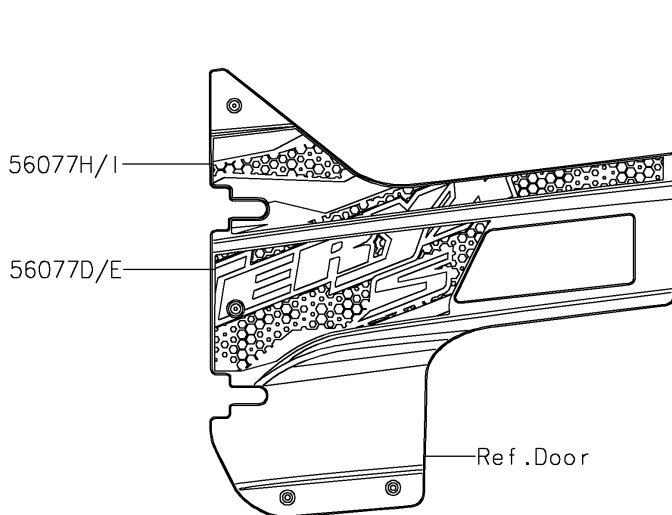

2025 TERYX4™ S LE

PARTS DIAGRAM

Decals(I.Gray)(JSFNN/JSFNL)

F2861

Ref. Front Fender(s)

2025 TERYX4™ S LE

PARTS LIST

Decals(I.Gray)(JSFNN/JSFNL)

ITEM NAME

PART NUMBER

QUANTITY
