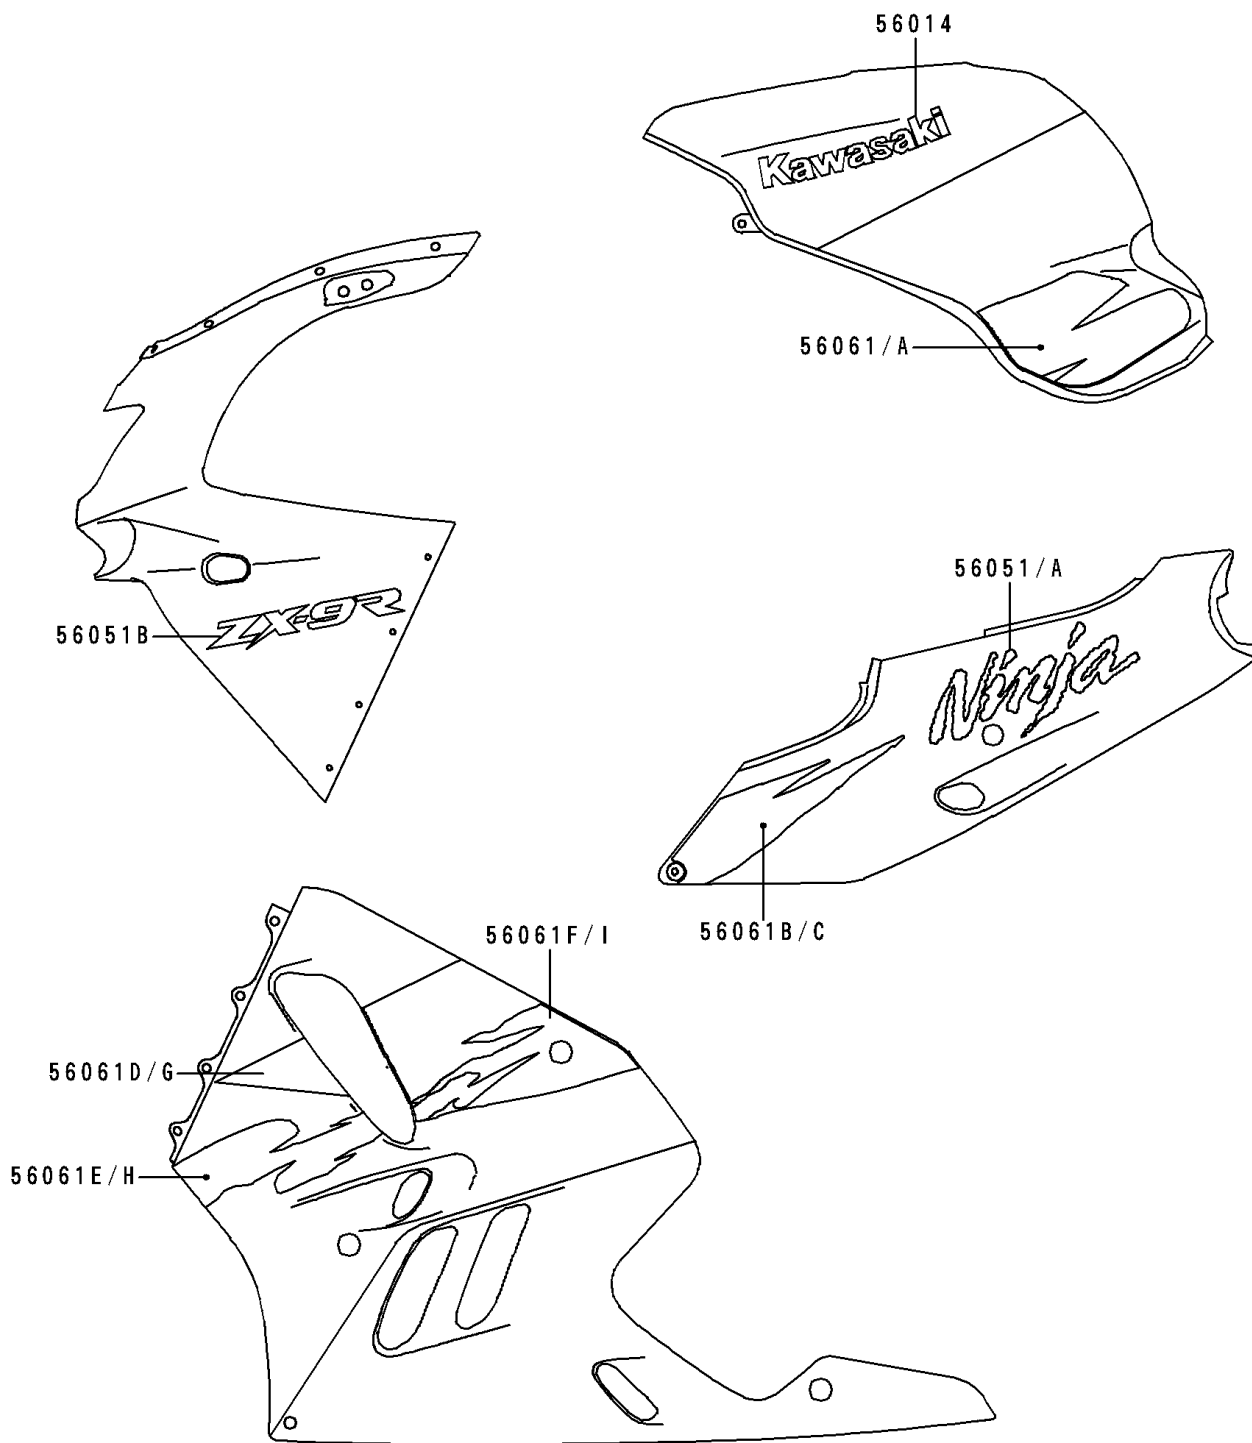

1997 Ninja® ZX™-9R

PARTS DIAGRAM

Decals(Green/White)

F2861A

1997 Ninja® ZX™-9R

PARTS LIST

Decals(Green/White)

ITEM NAME

PART NUMBER

QUANTITY
