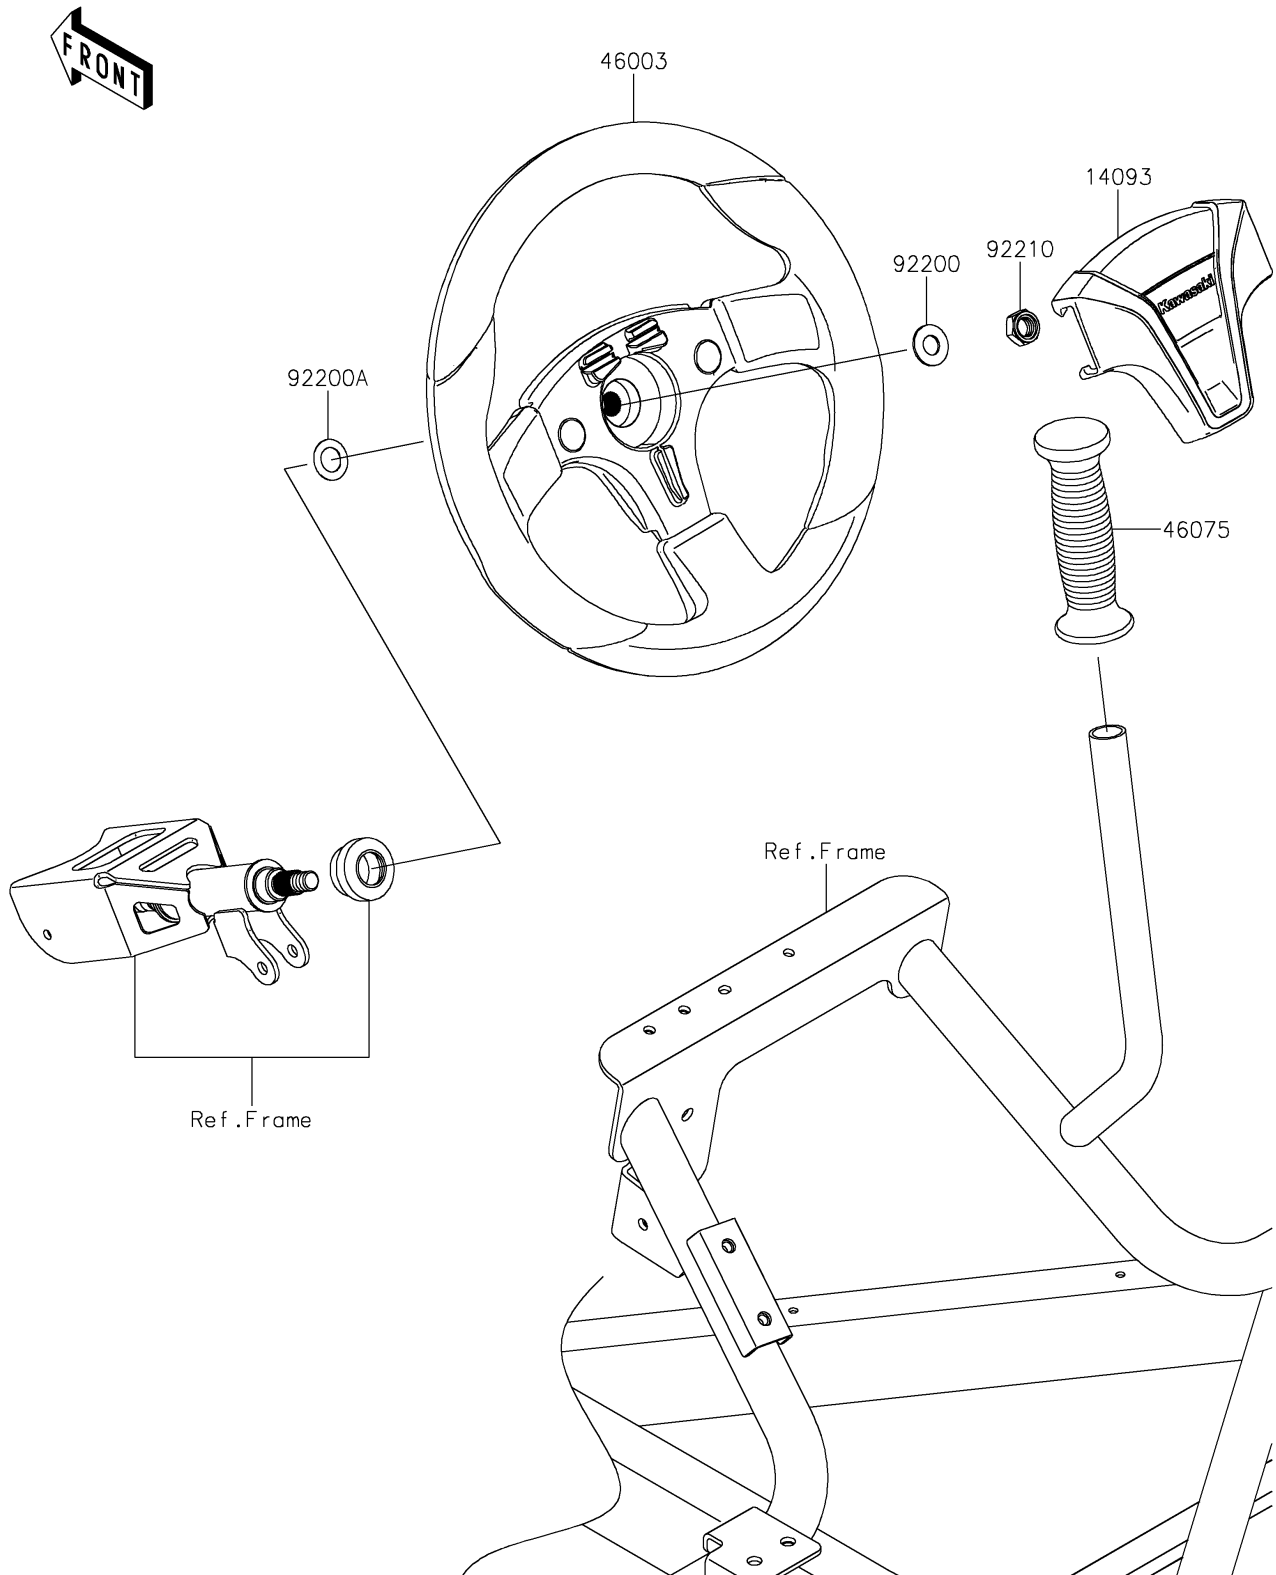

2025 TERYX4™ S LE

PARTS DIAGRAM

Steering Wheel

F2311

2025 TERYX4™ S LE

PARTS LIST

Steering Wheel

ITEM NAME

PART NUMBER

QUANTITY
