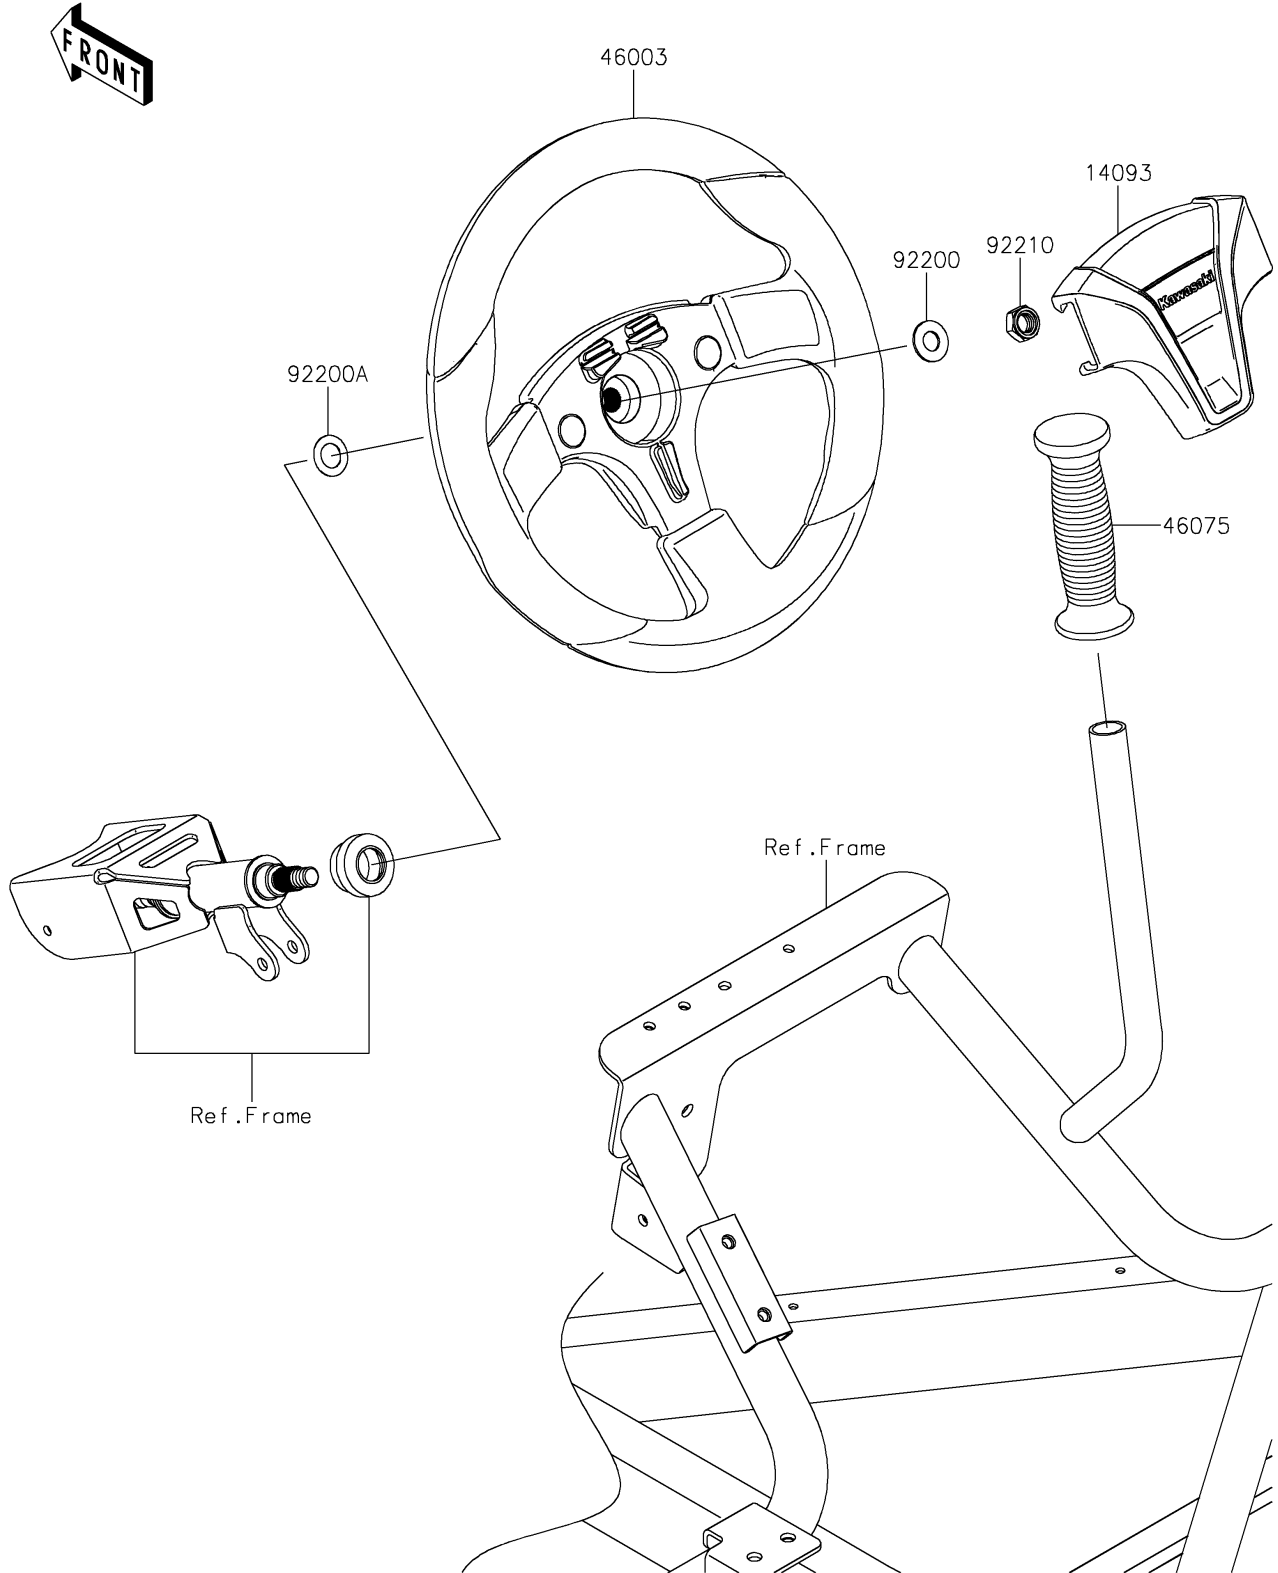

2025 Teryx4 S LE

PARTS DIAGRAM

Steering Wheel

F2311

2025 Teryx4 S LE

PARTS LIST

Steering Wheel

ITEM NAME

PART NUMBER

QUANTITY
