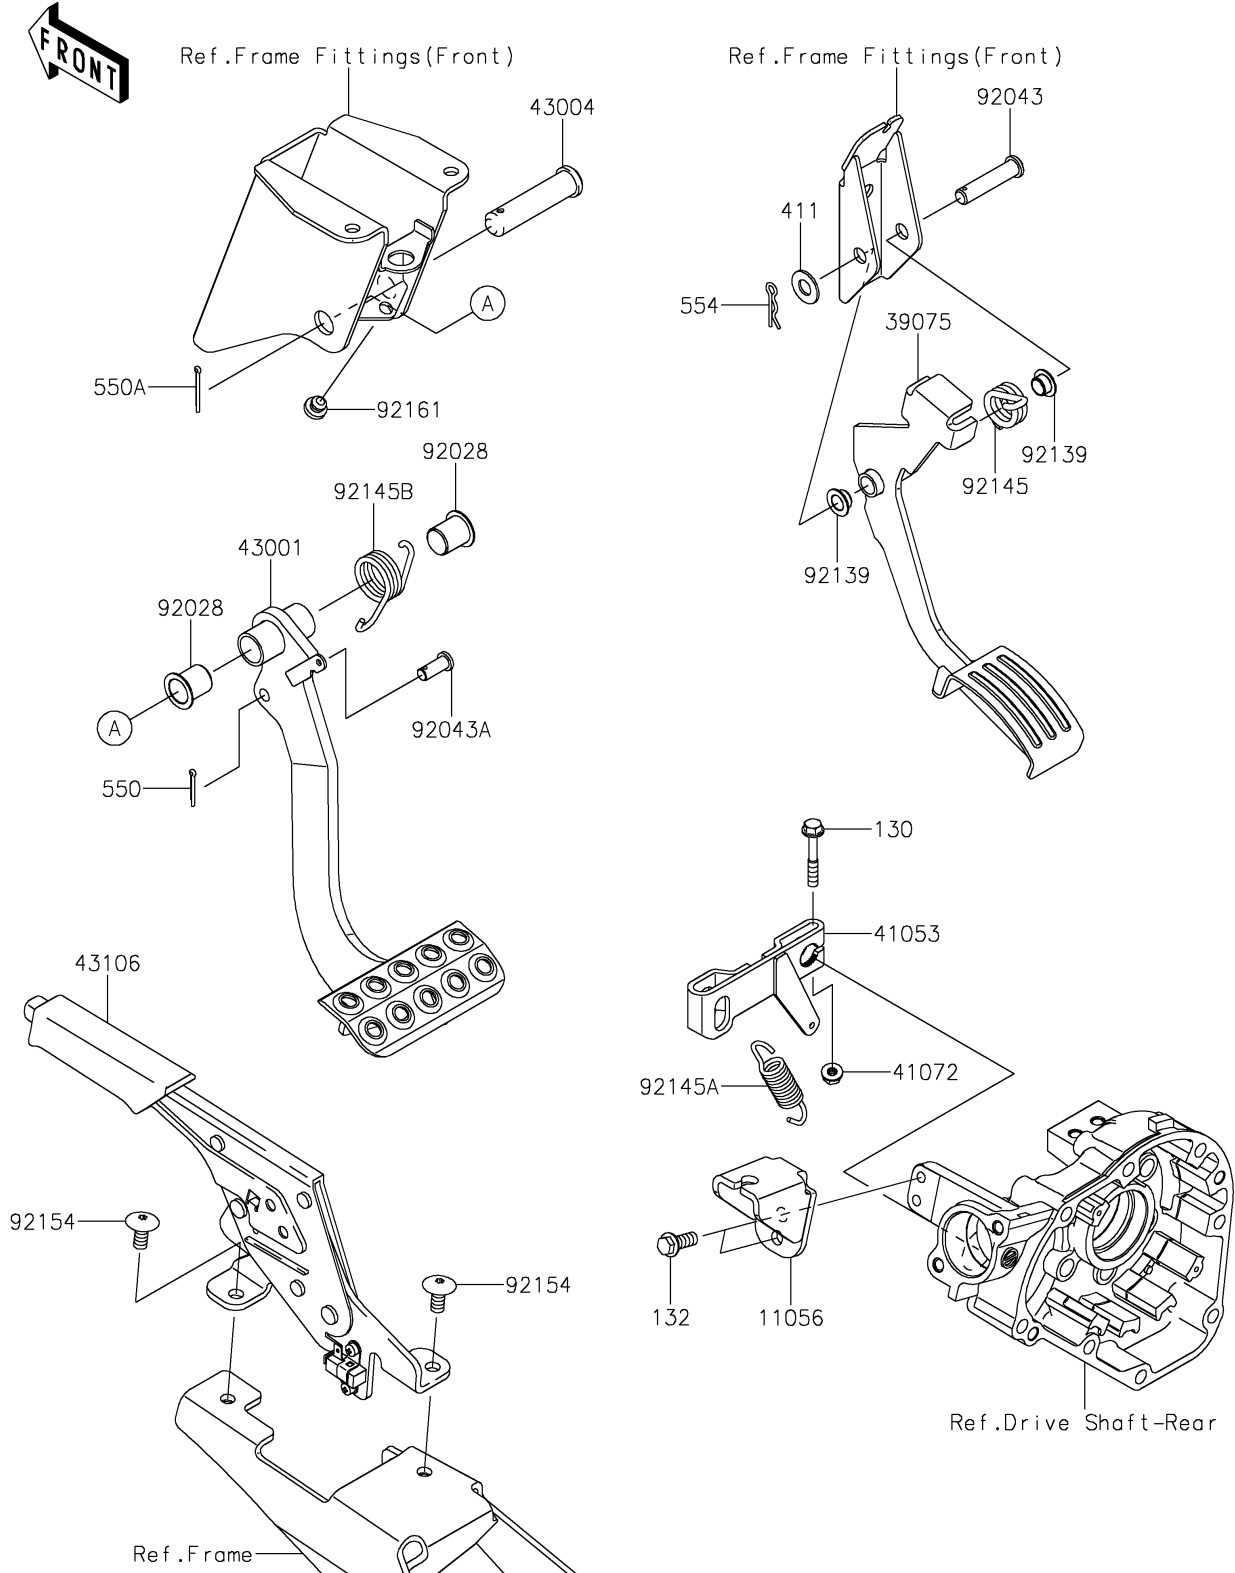

## PARTS DIAGRAM

### Brake Pedal/Throttle Lever

F2260

# 2025 TERYX4™ S LE

## PARTS LIST

Brake Pedal/Throttle Lever

**ITEM NAME**

**PART NUMBER**

**QUANTITY**

---