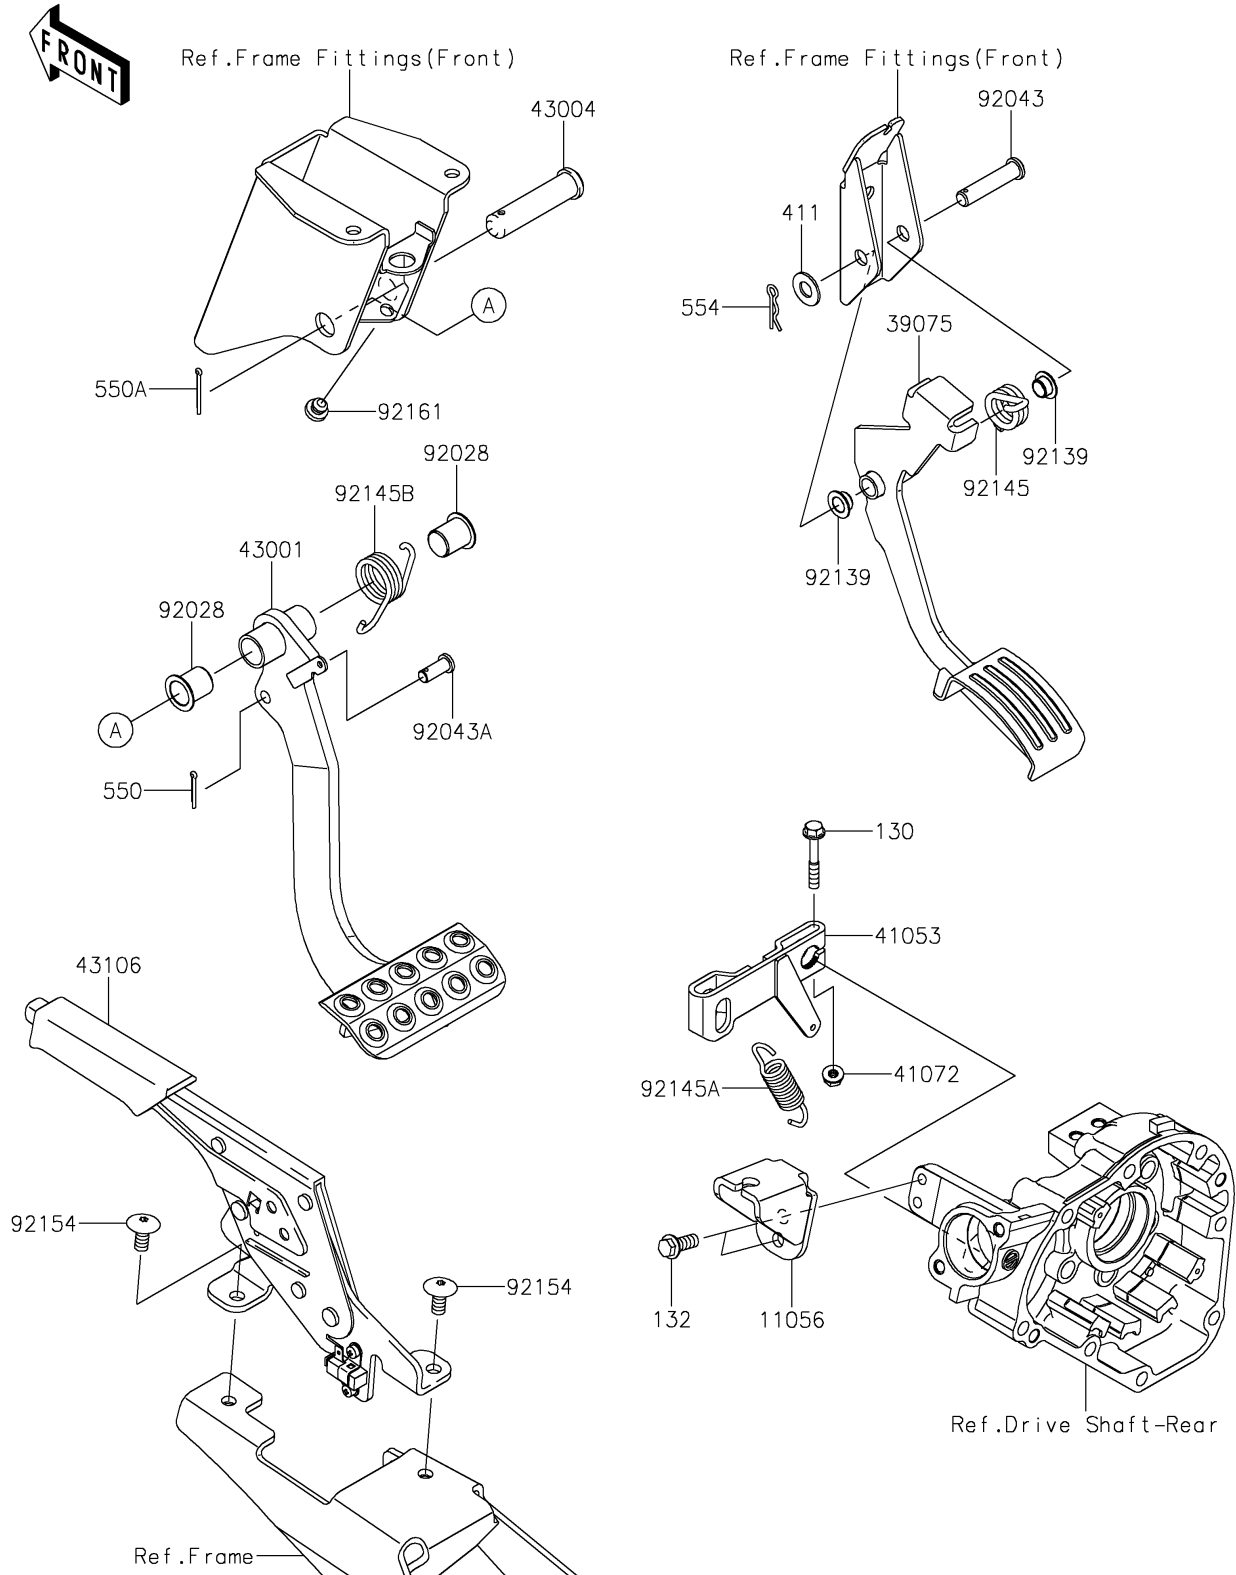

2025 Teryx4 S LE

PARTS DIAGRAM

Brake Pedal/Throttle Lever

F2260

2025 Teryx4 S LE

PARTS LIST

Brake Pedal/Throttle Lever

ITEM NAME

PART NUMBER

QUANTITY
