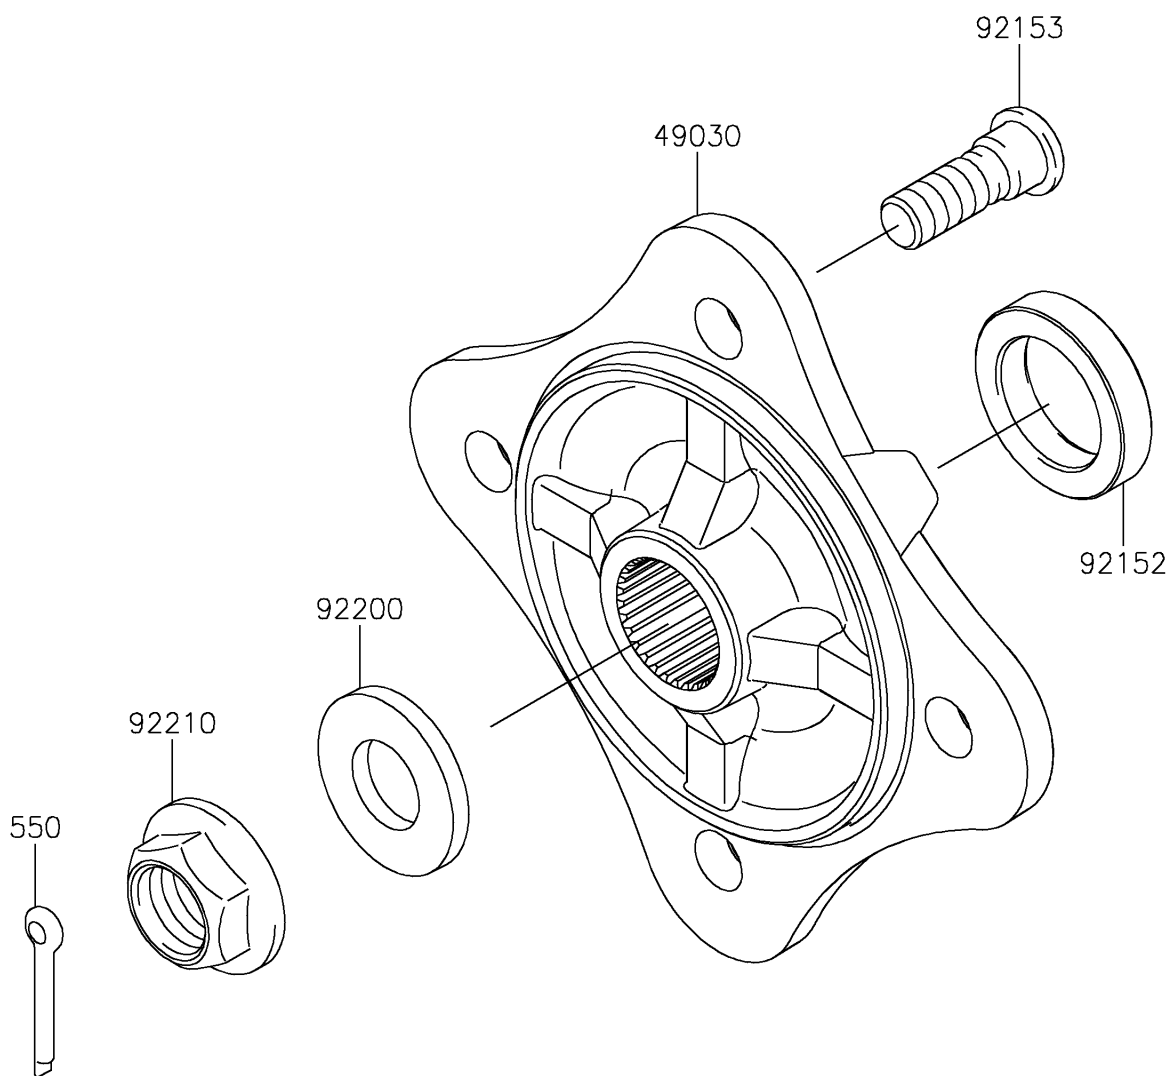

2025 Teryx4 S LE

PARTS DIAGRAM

Rear Hubs/Brakes

Kawasaki

Let the Good Times Roll®

F2240

2025 Teryx4 S LE

PARTS LIST

Rear Hubs/Brakes

ITEM NAME

PART NUMBER

QUANTITY
