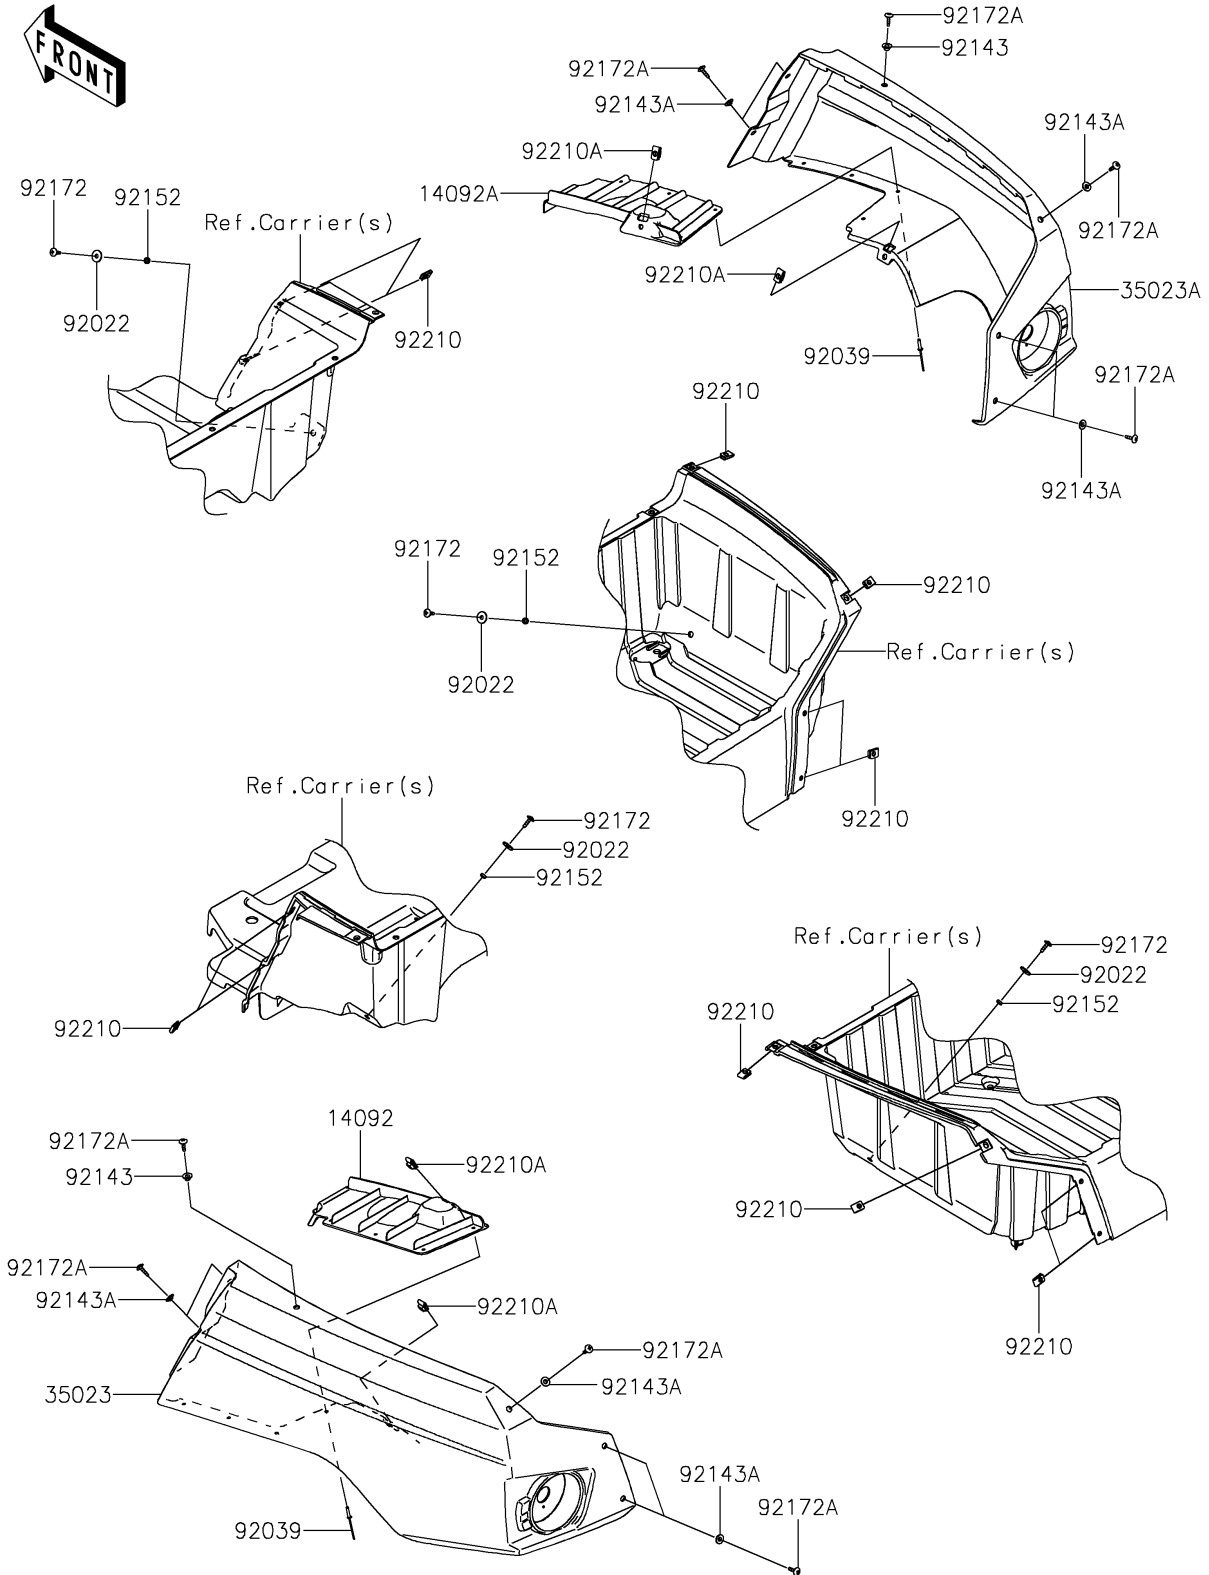

2025 TERYX4™ S LE

PARTS DIAGRAM

Rear Fender(s)

F2172

2025 TERYX4™ S LE

PARTS LIST

Rear Fender(s)

ITEM NAME

PART NUMBER

QUANTITY
