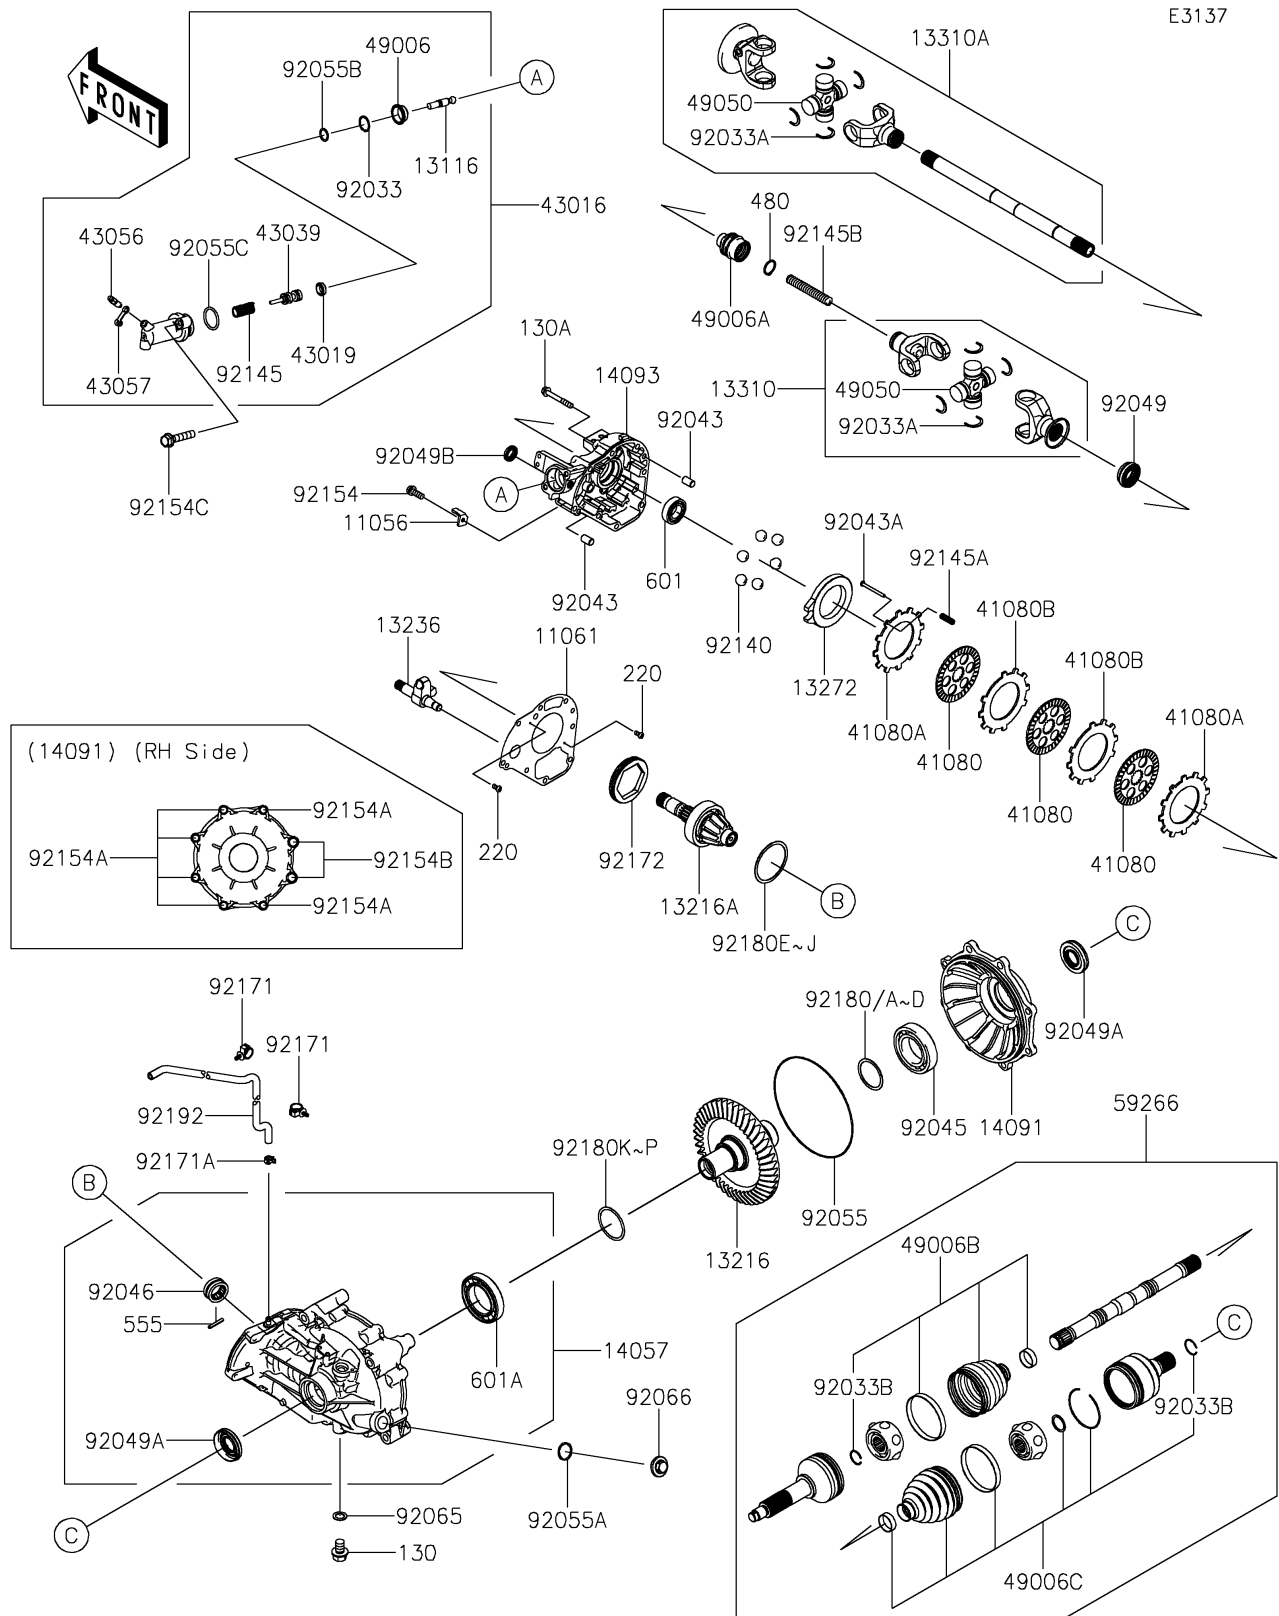

2025 Teryx4 S LE

PARTS DIAGRAM

Drive Shaft-Rear

2025 Teryx4 S LE

PARTS LIST

Drive Shaft-Rear

ITEM NAME

PART NUMBER

QUANTITY
