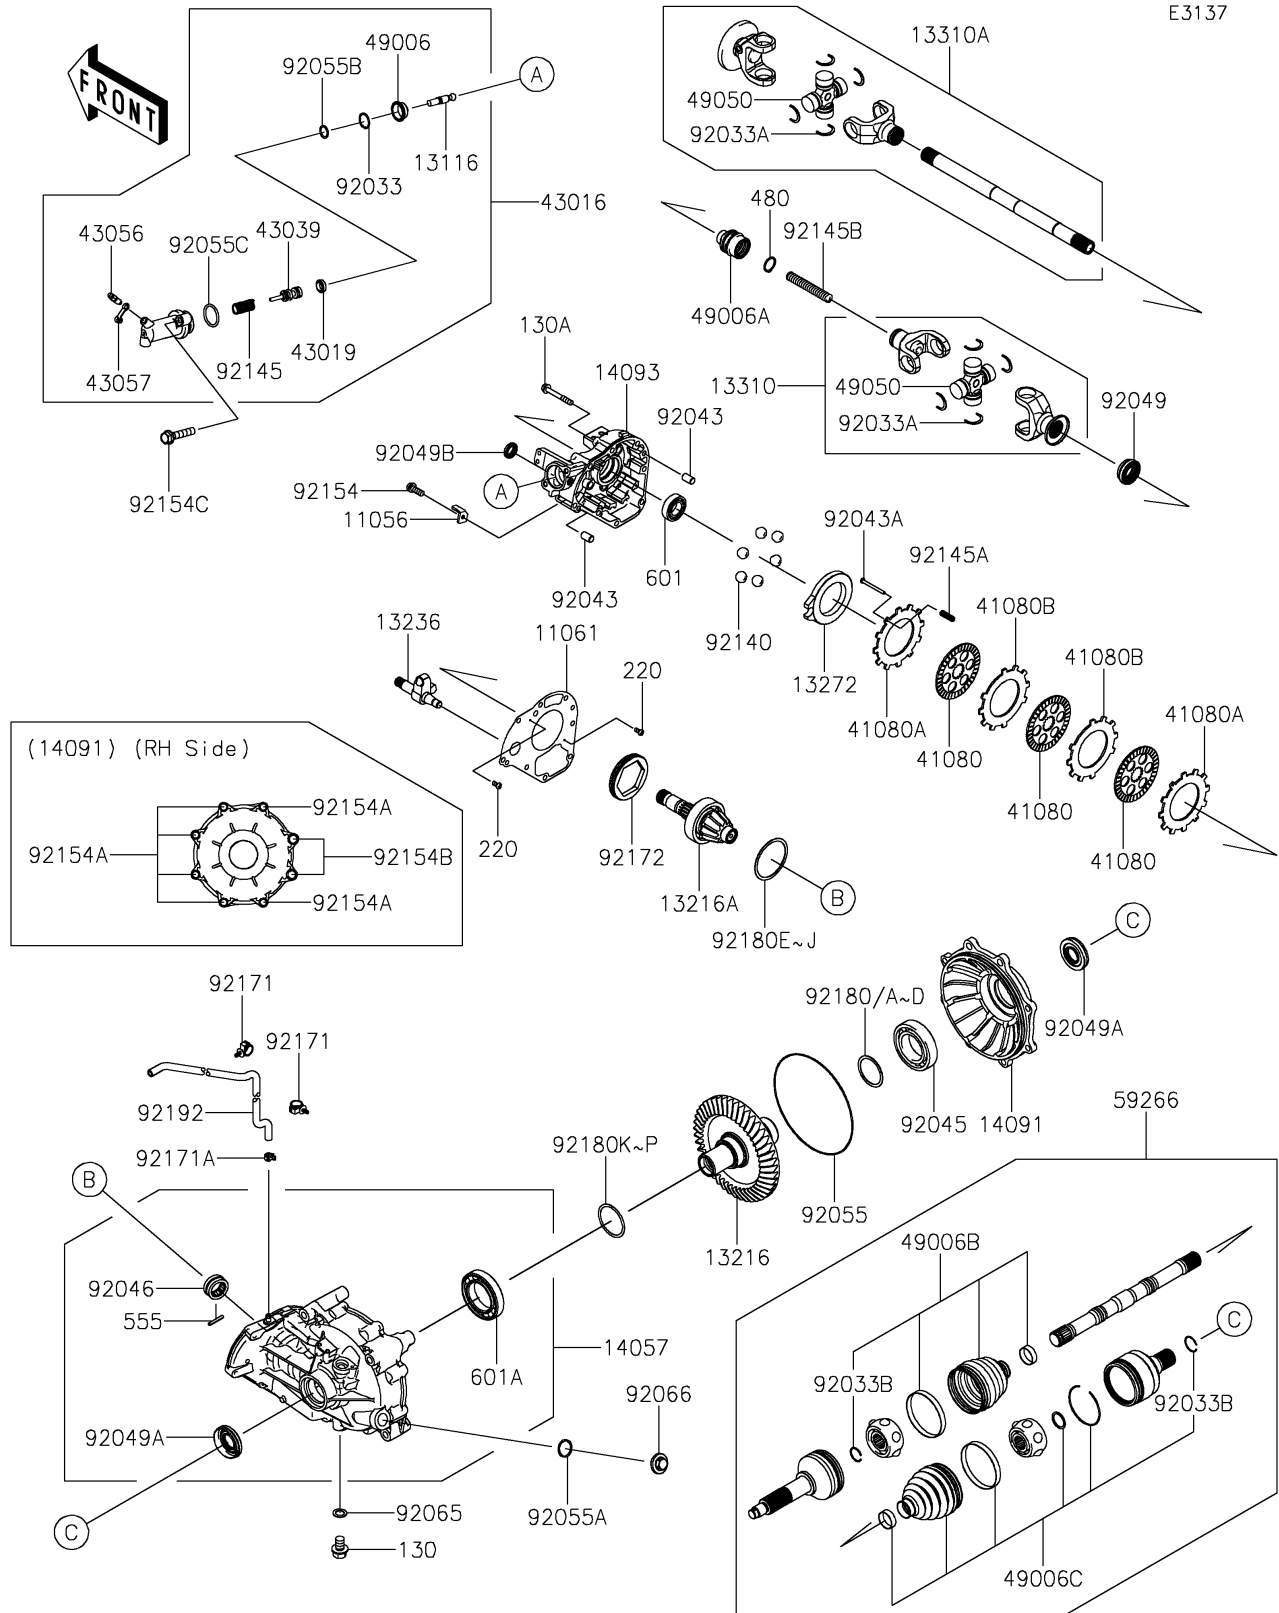

2025 Teryx4 S LE

PARTS DIAGRAM

Drive Shaft-Rear

2025 Teryx4 S LE

PARTS LIST

Drive Shaft-Rear

ITEM NAME

PART NUMBER

QUANTITY
