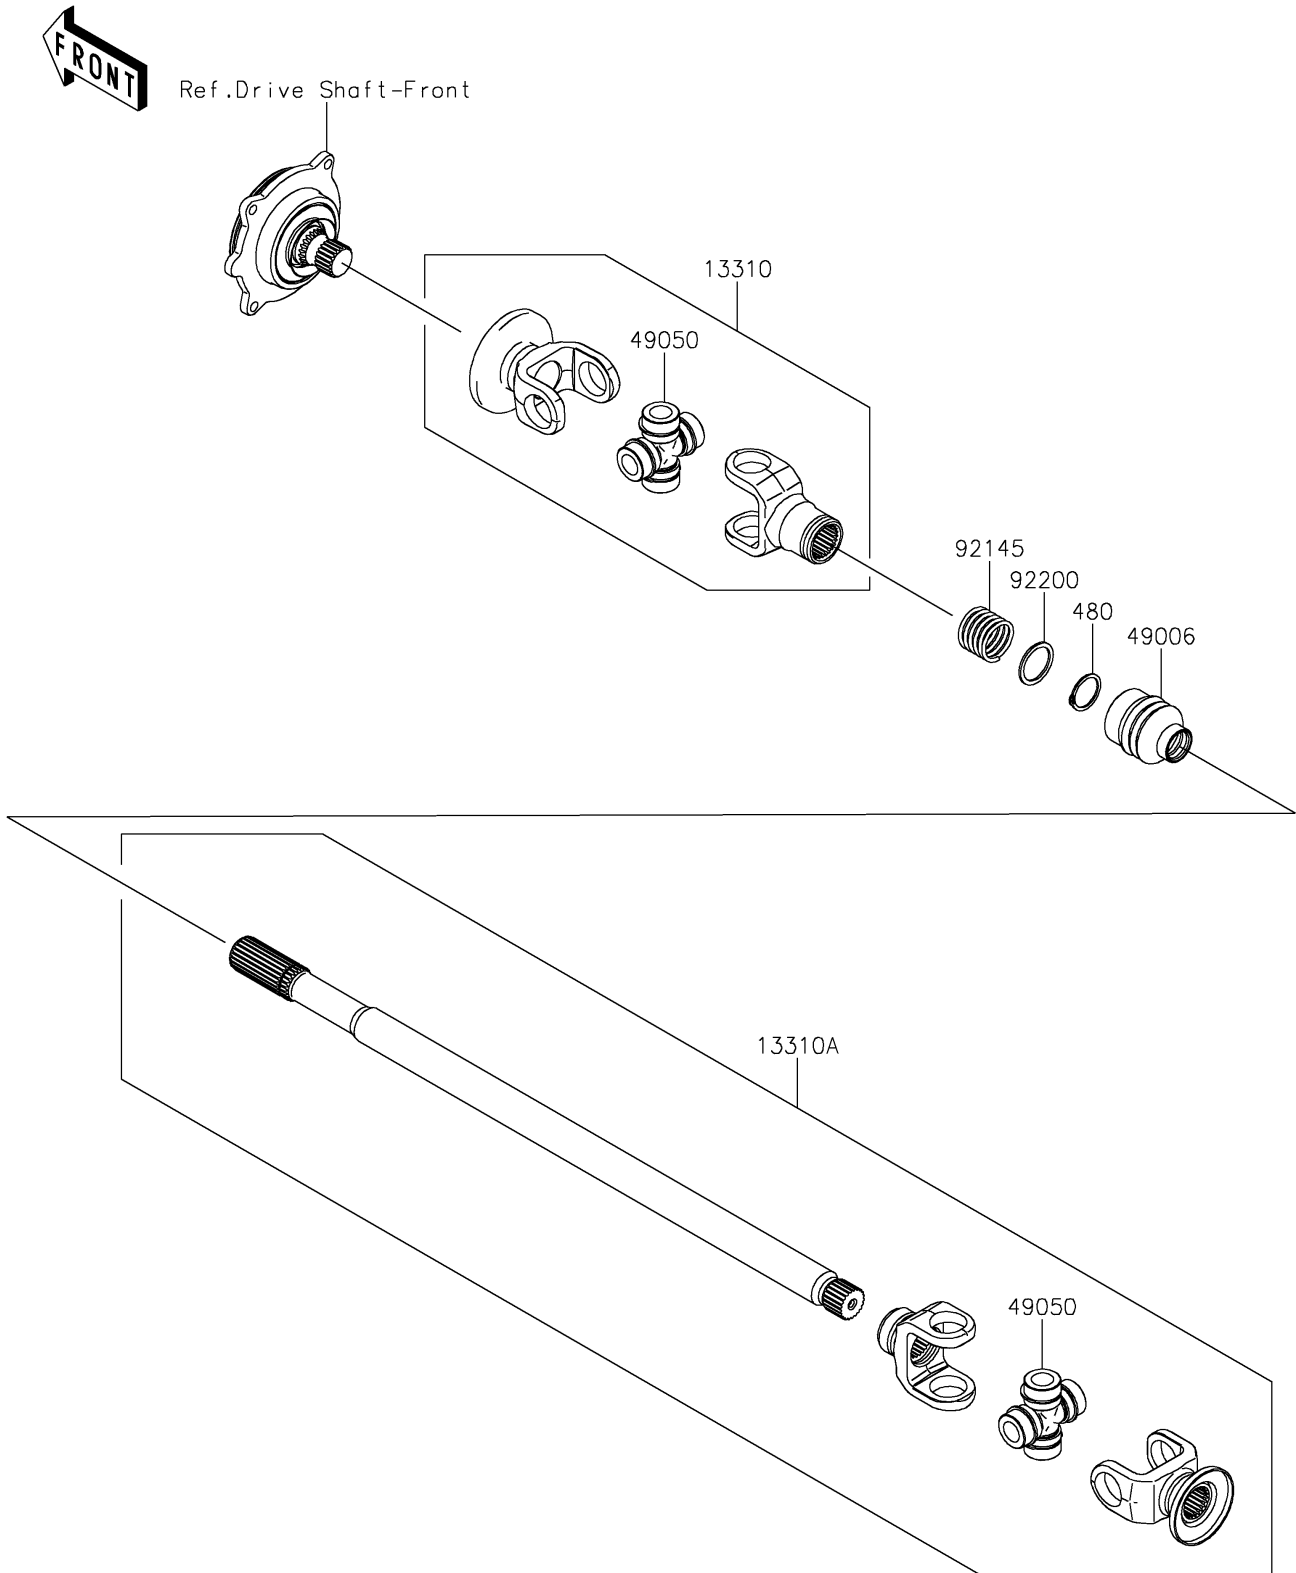

2025 TERYX4™ S LE

PARTS DIAGRAM

Drive Shaft-Propeller

E3135

2025 TERYX4™ S LE

PARTS LIST

Drive Shaft-Propeller

ITEM NAME

PART NUMBER

QUANTITY
