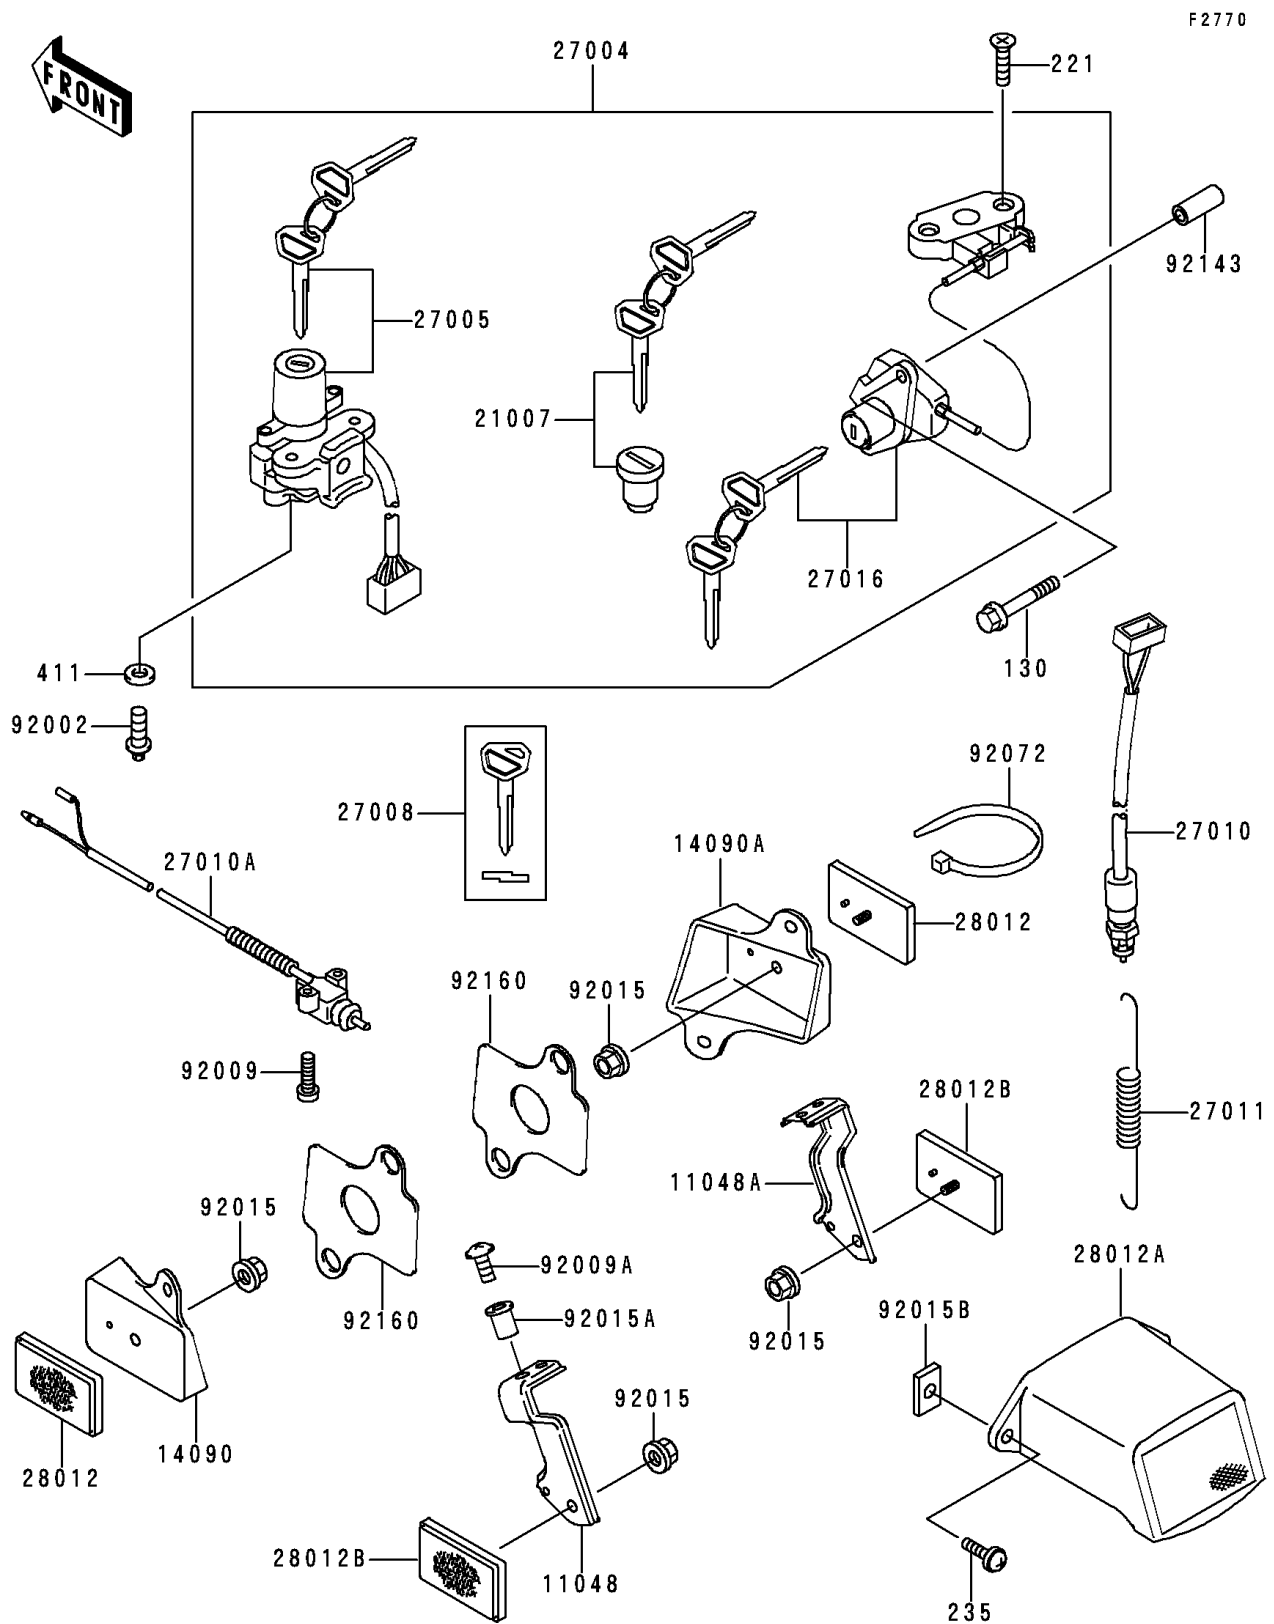

1997 Ninja® ZX™-9R

PARTS DIAGRAM

Ignition Switch/Locks/Reflectors

1997 Ninja® ZX™-9R

PARTS LIST

Ignition Switch/Locks/Reflectors

Kawasaki
Let the Good Times Roll®

ITEM NAME

PART NUMBER

QUANTITY
