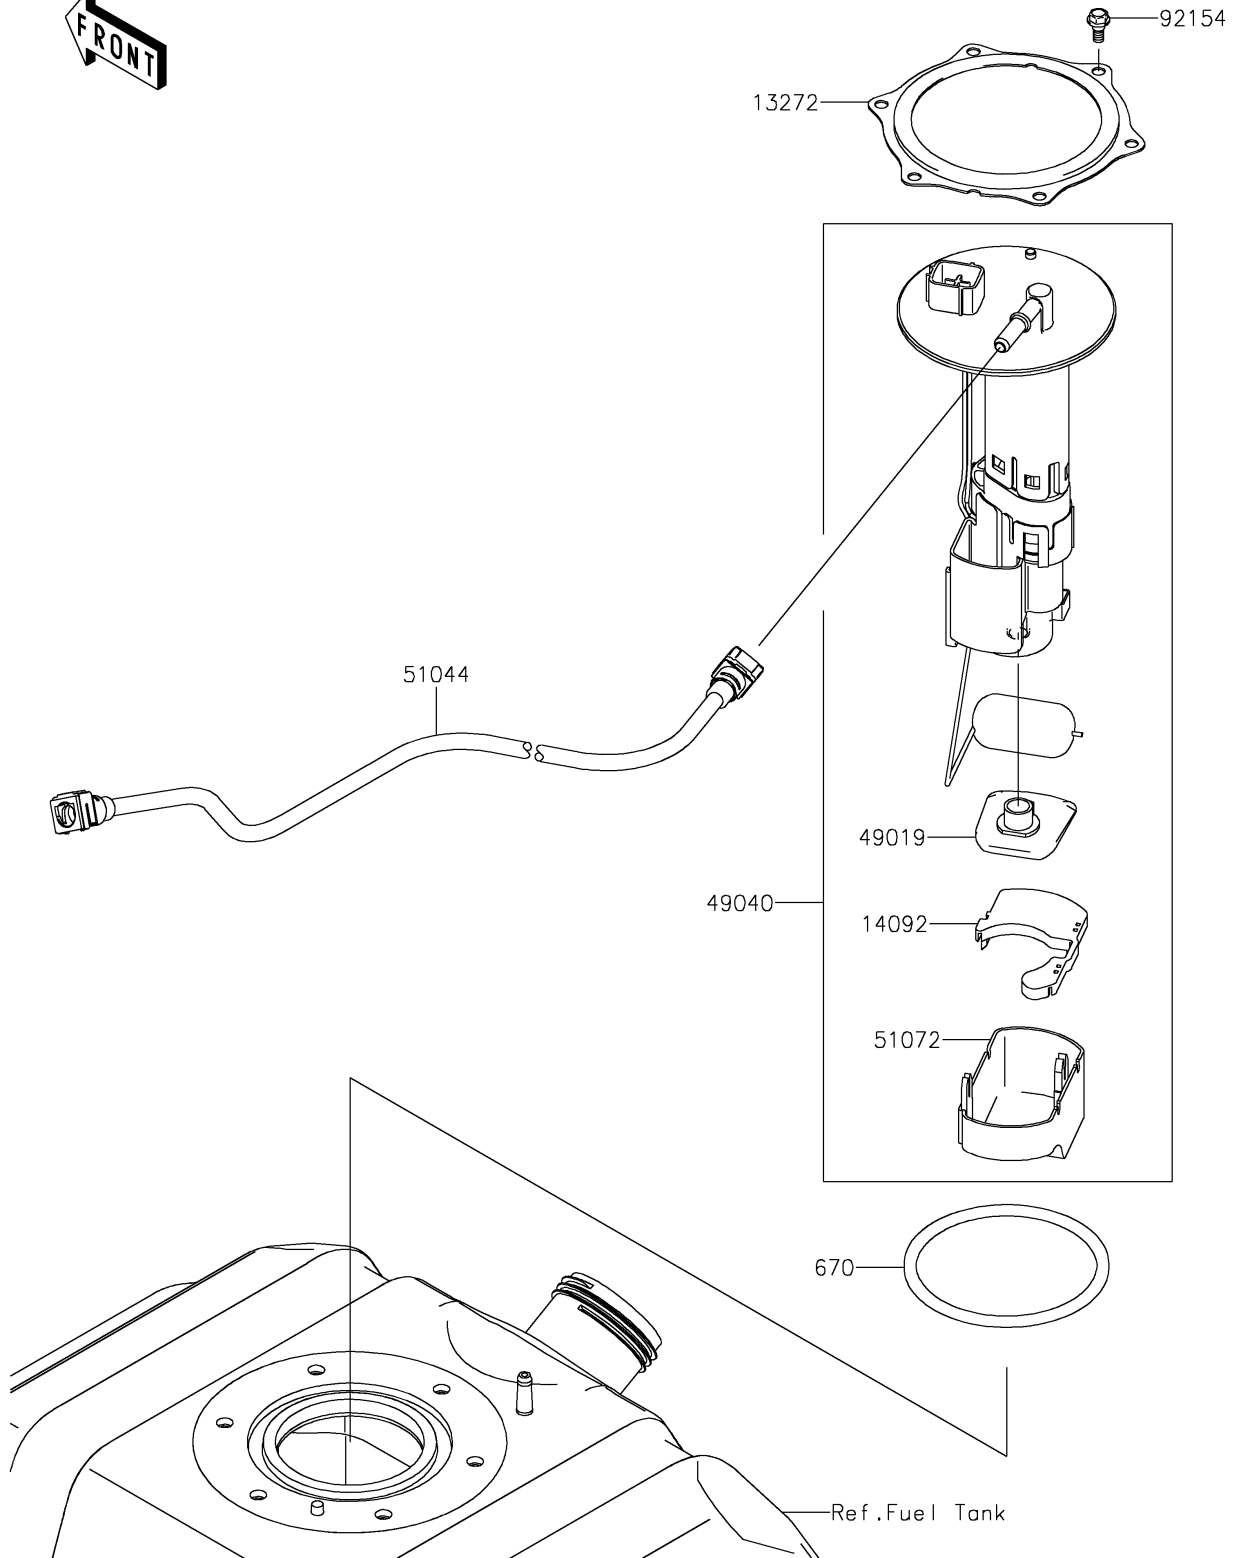

2025 Teryx4 S LE

PARTS DIAGRAM

Fuel Pump

E1520

2025 Teryx4 S LE

PARTS LIST

Fuel Pump

ITEM NAME

PART NUMBER

QUANTITY
