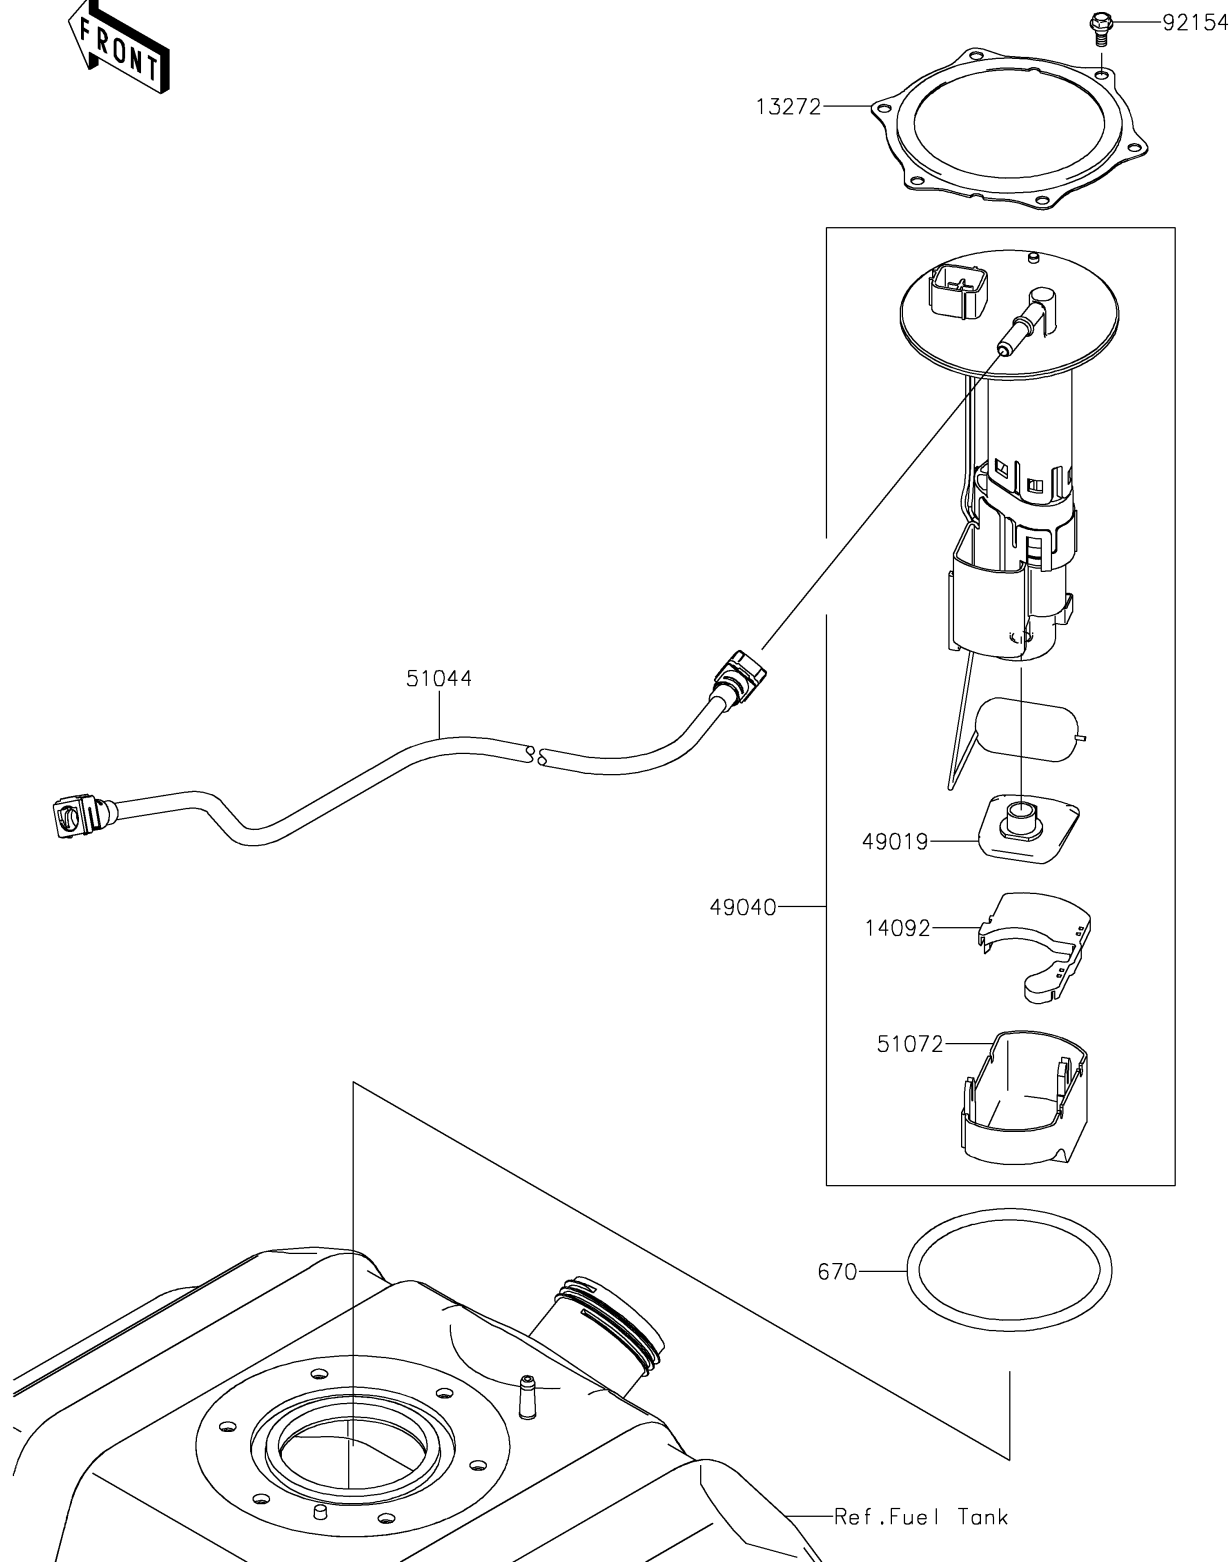

2025 Teryx4 S LE

PARTS DIAGRAM

Fuel Pump

Kawasaki

Let the Good Times Roll®

E1520

2025 Teryx4 S LE

PARTS LIST

Fuel Pump

ITEM NAME

PART NUMBER

QUANTITY
