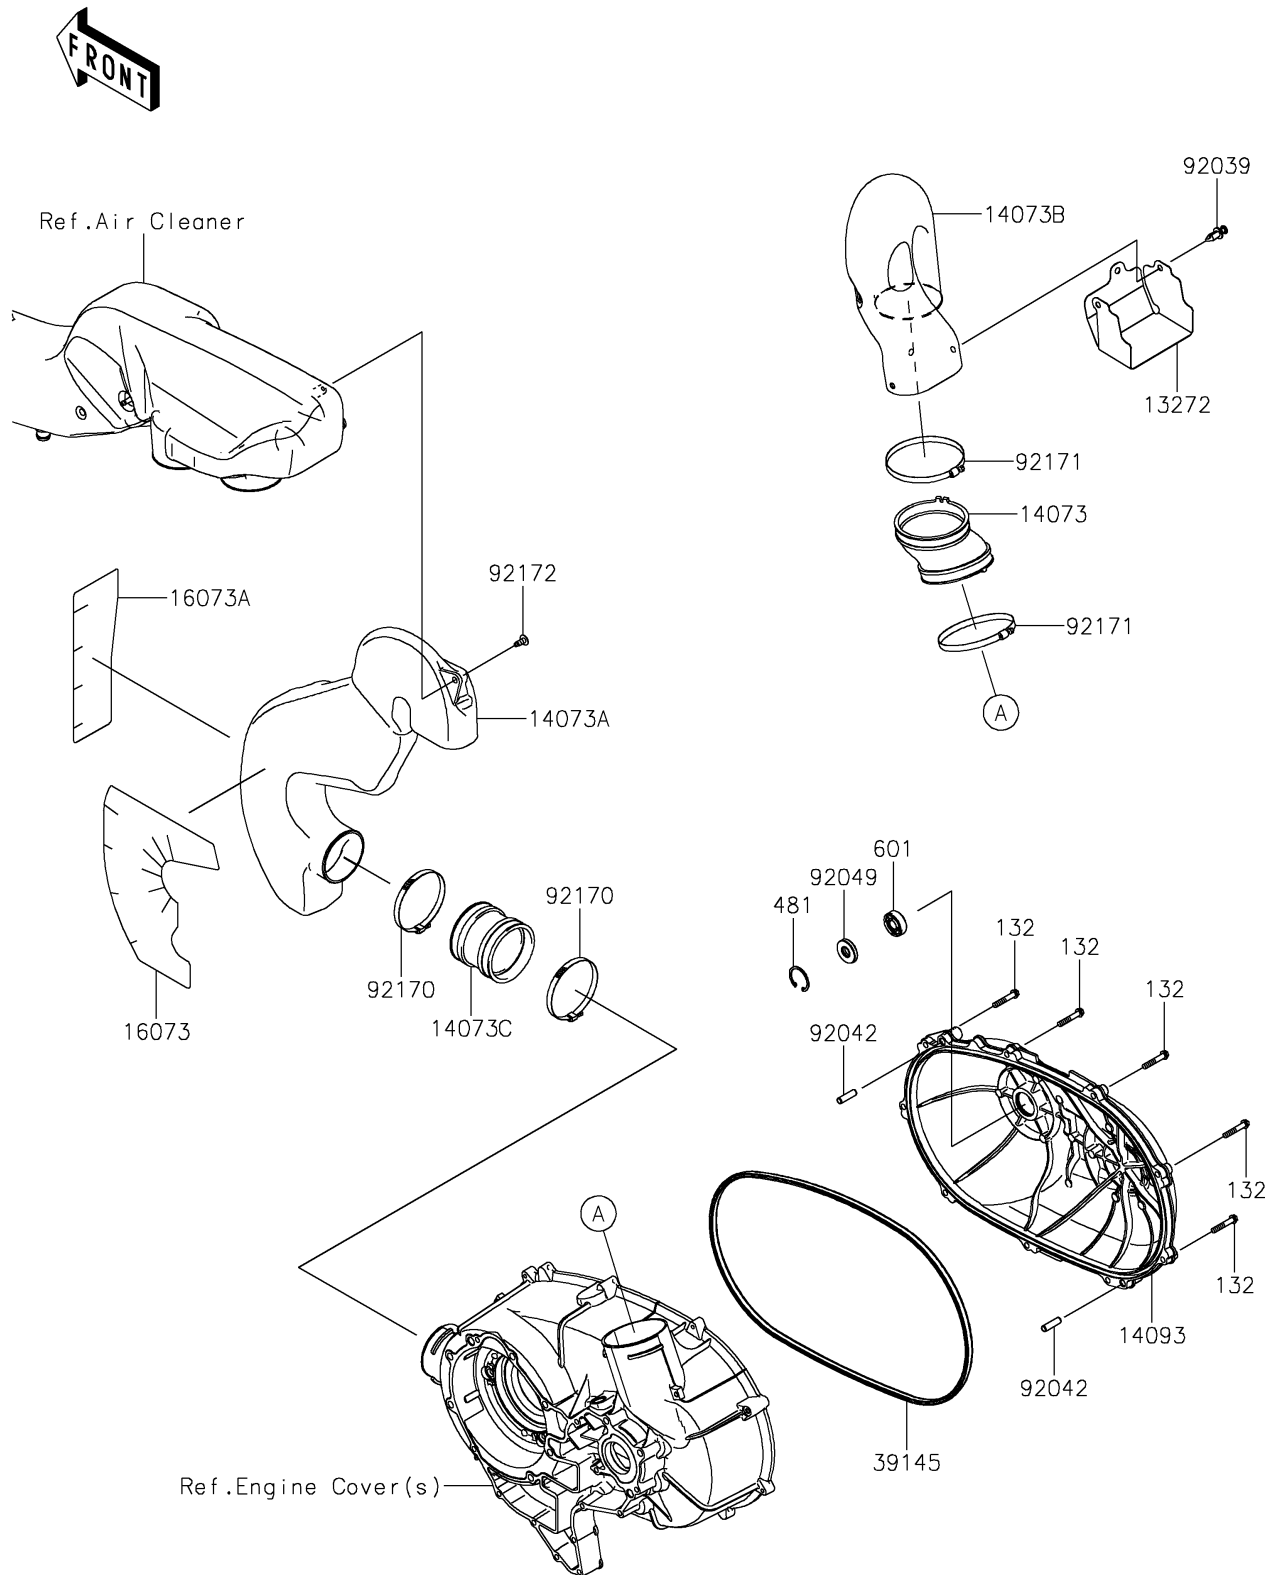

2025 TERYX4™ S LE

PARTS DIAGRAM

Converter Cover

E1393

2025 TERYX4™ S LE

PARTS LIST

Converter Cover

ITEM NAME

PART NUMBER

QUANTITY
