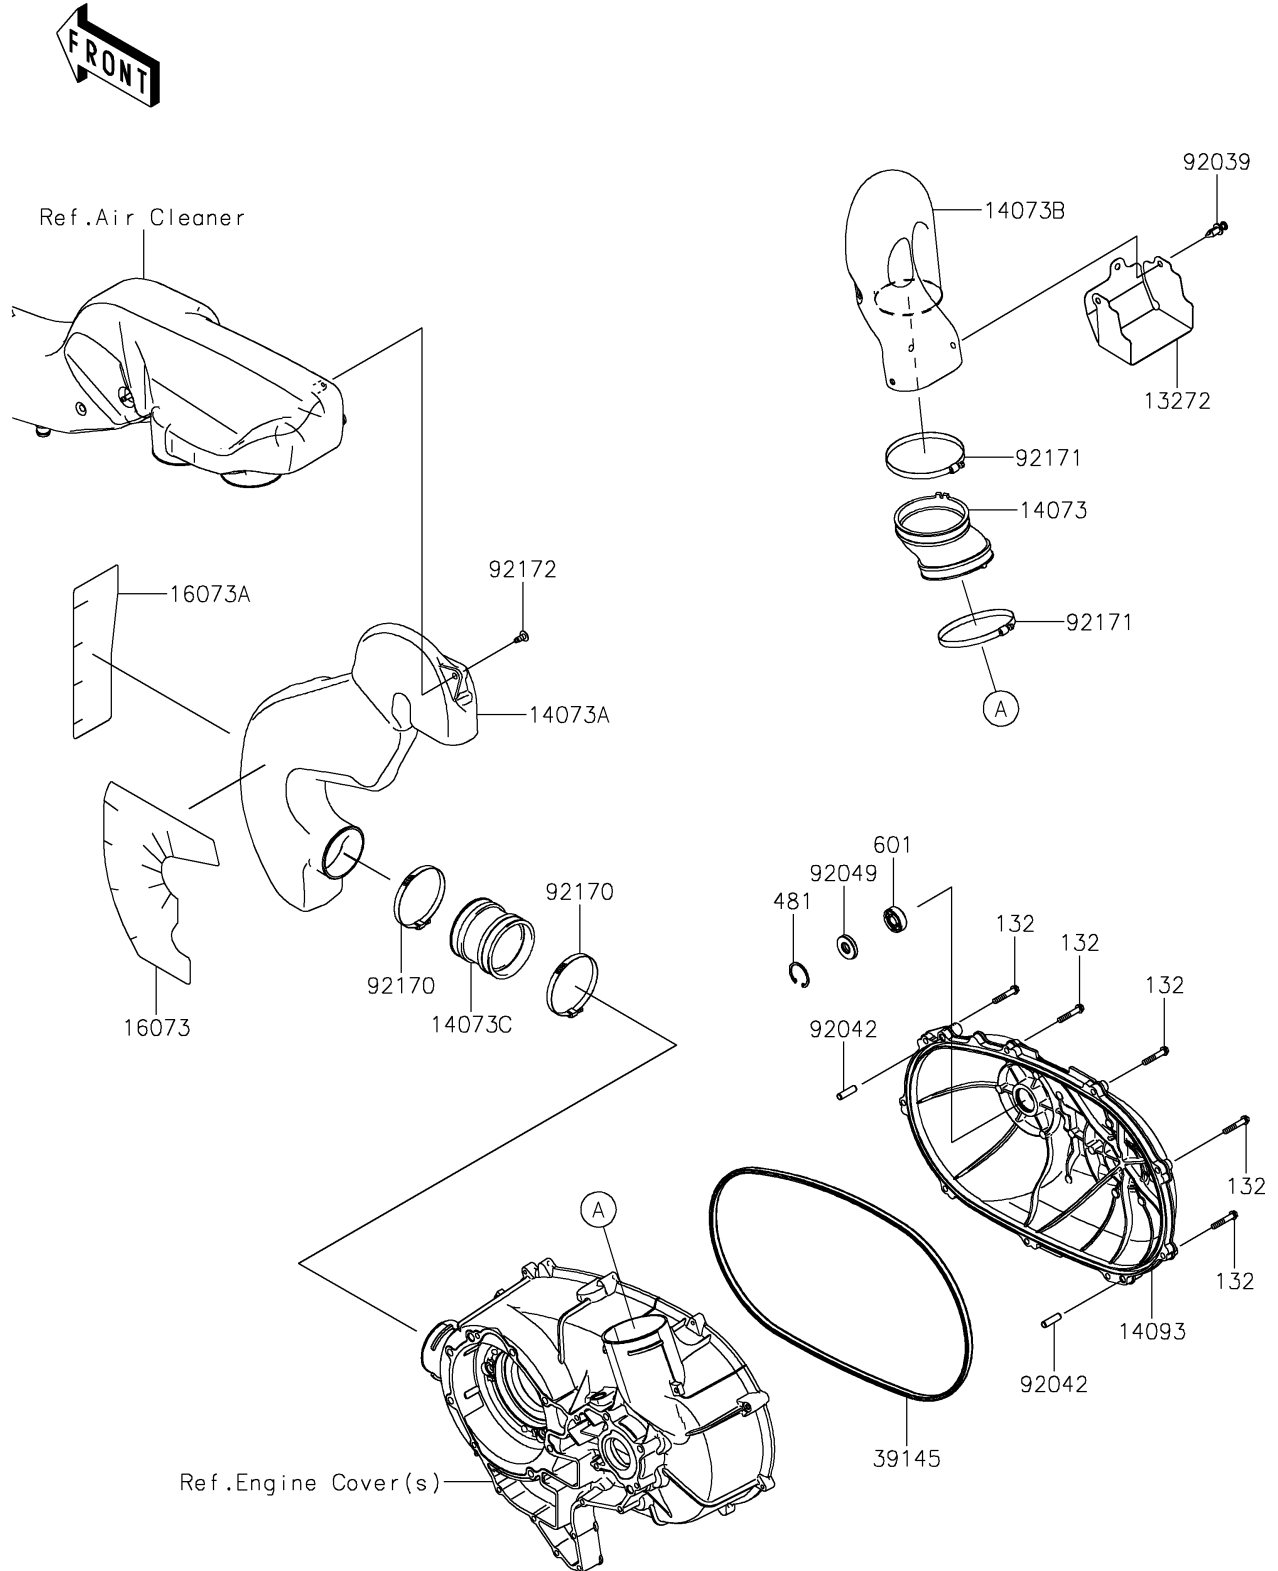

2025 Teryx4 S LE

PARTS DIAGRAM

Converter Cover

E1393

2025 Teryx4 S LE

PARTS LIST

Converter Cover

ITEM NAME

PART NUMBER

QUANTITY
