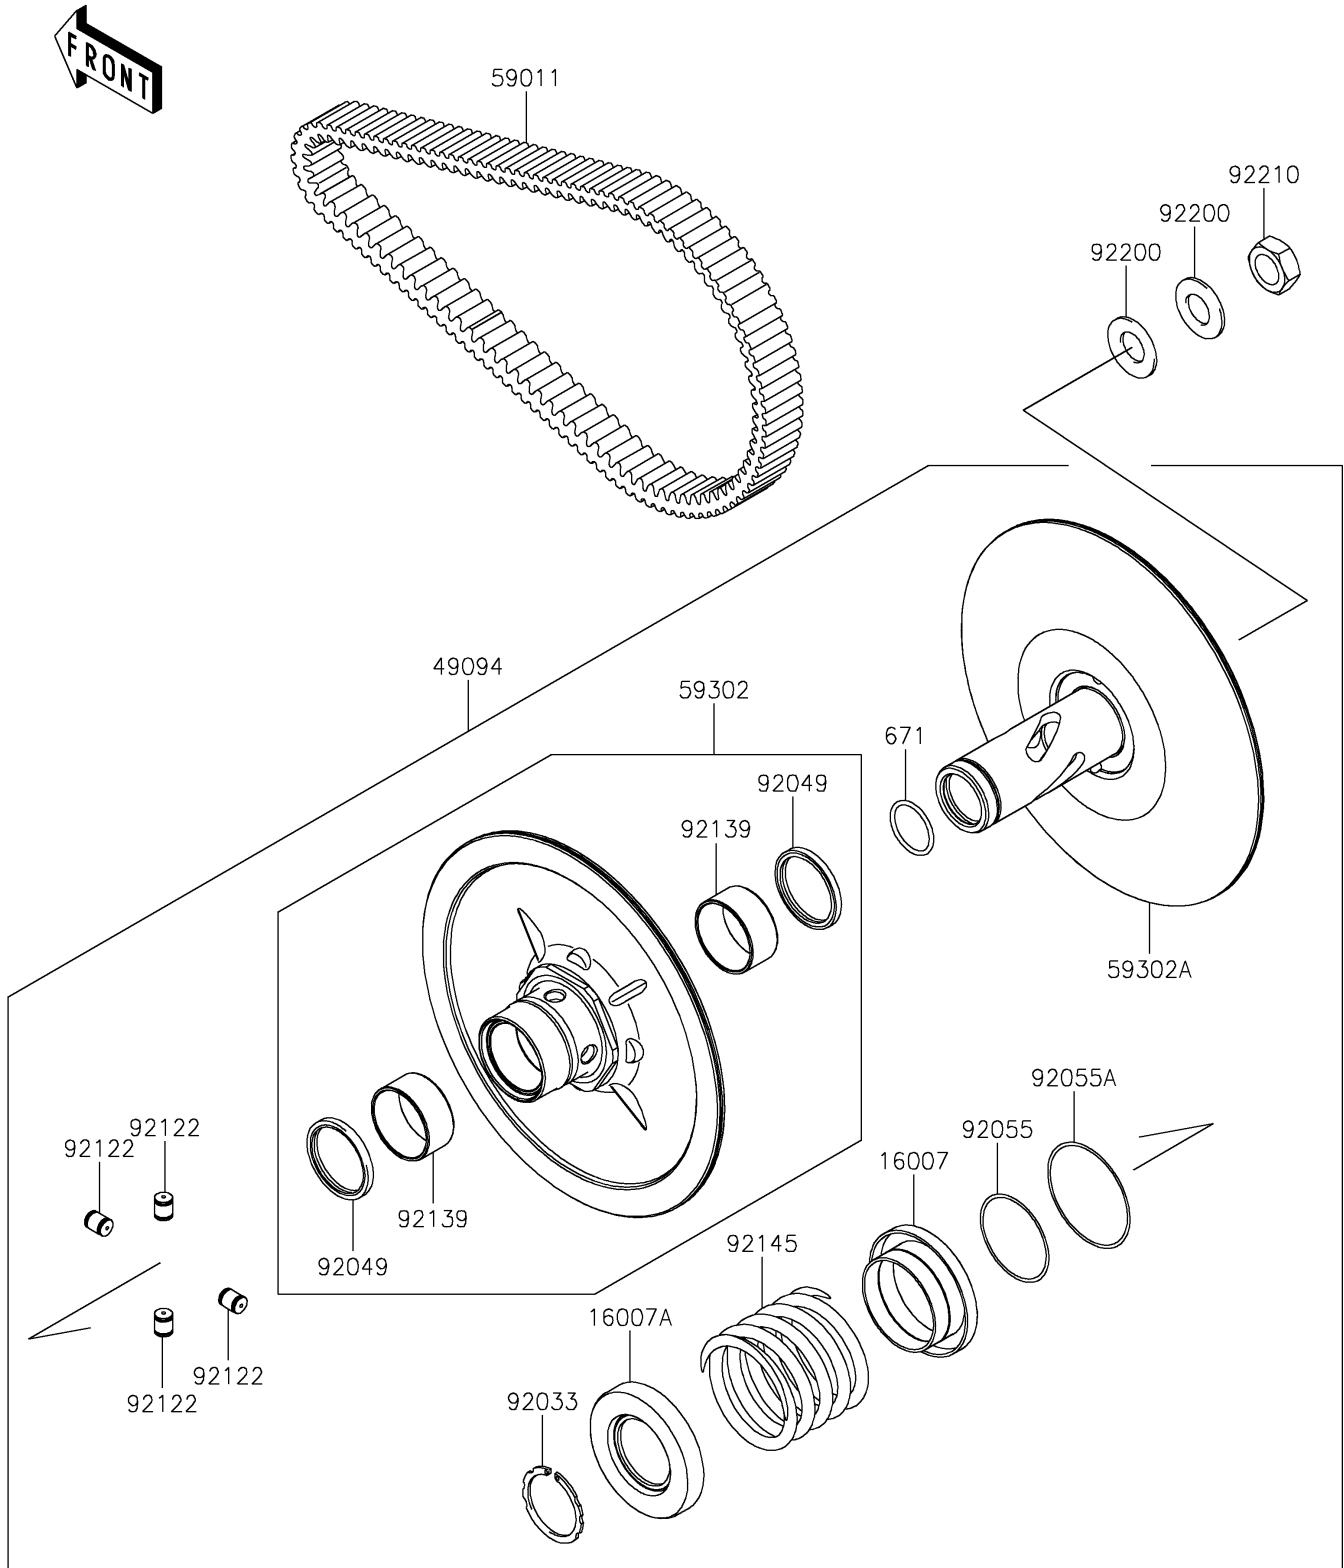

2025 TERYX4™ S LE

PARTS DIAGRAM

Driven Converter/Drive Belt

E1392

2025 TERYX4™ S LE

PARTS LIST

Driven Converter/Drive Belt

ITEM NAME

PART NUMBER

QUANTITY
