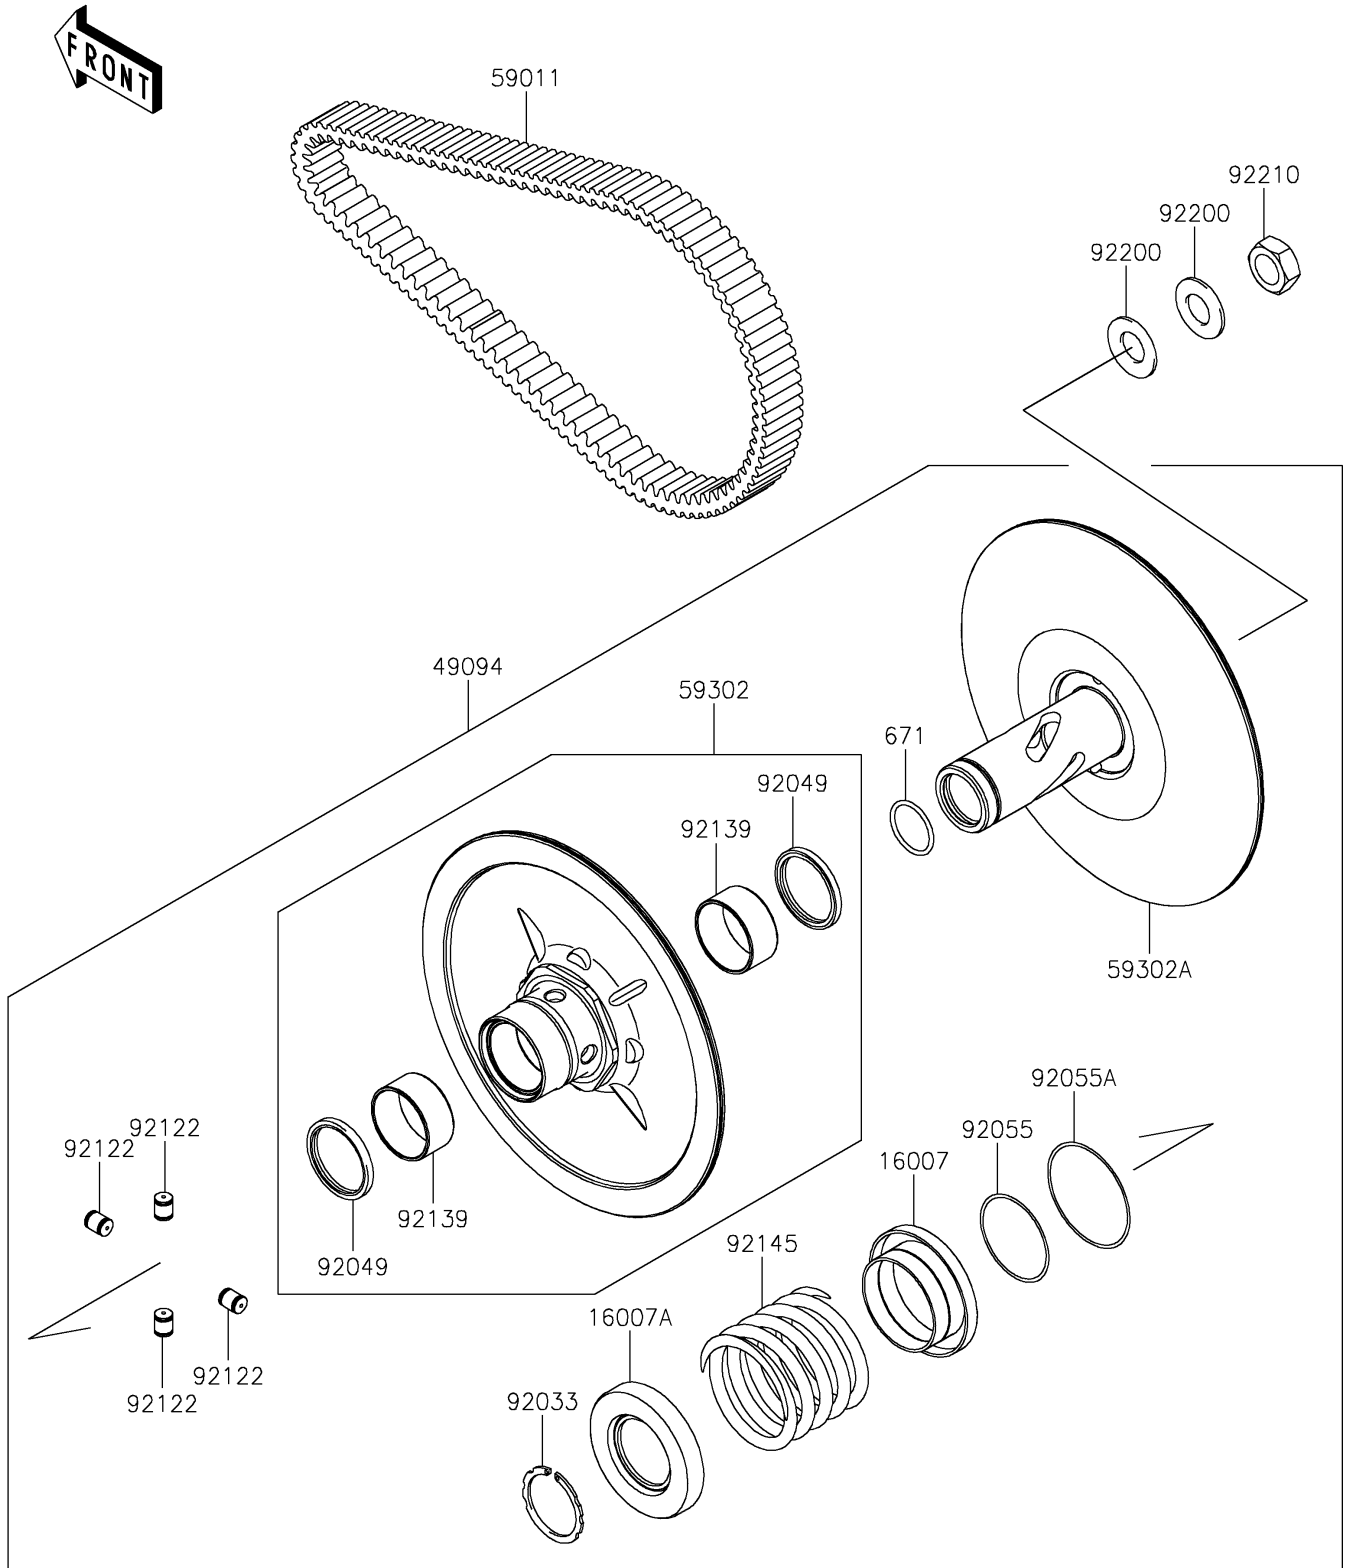

2025 Teryx4 S LE

PARTS DIAGRAM

Driven Converter/Drive Belt

E1392