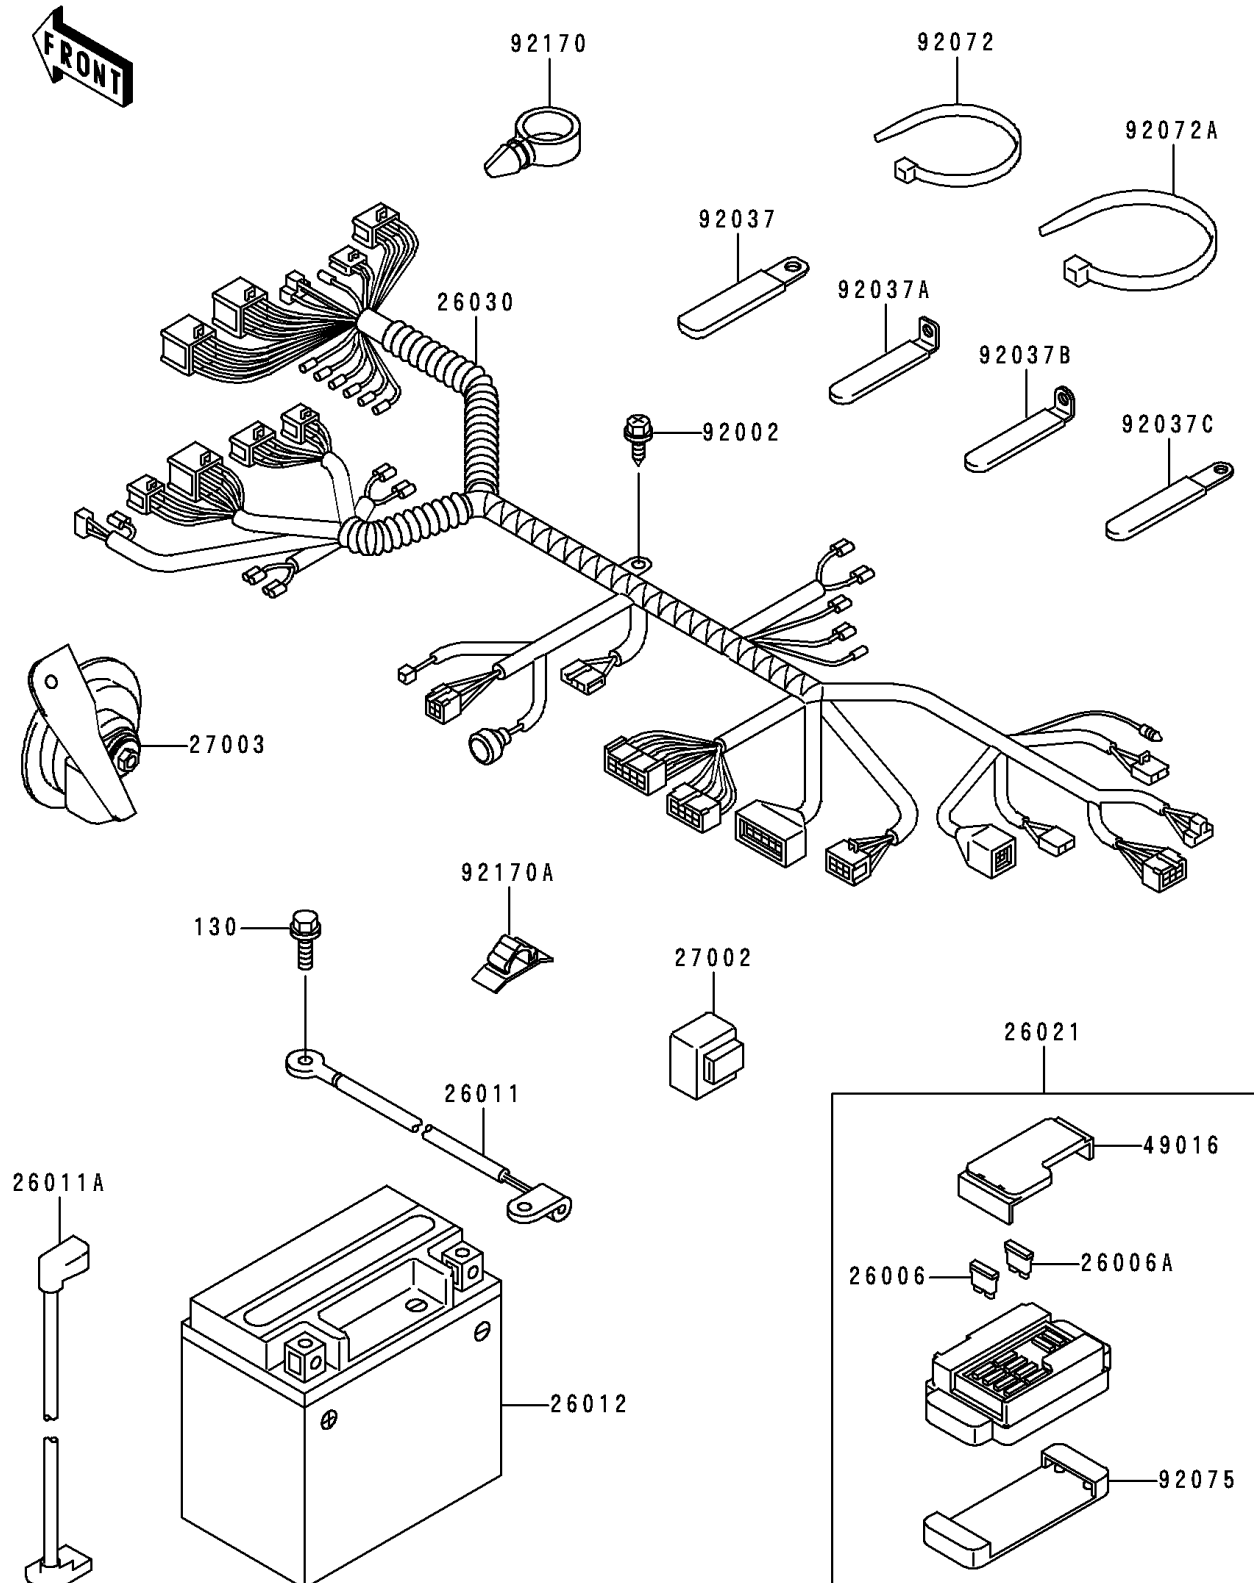

1997 Ninja® ZX™-9R

PARTS DIAGRAM

Chassis Electrical Equipment

F2760

1997 Ninja® ZX™-9R

PARTS LIST

Chassis Electrical Equipment

ITEM NAME

PART NUMBER

QUANTITY
