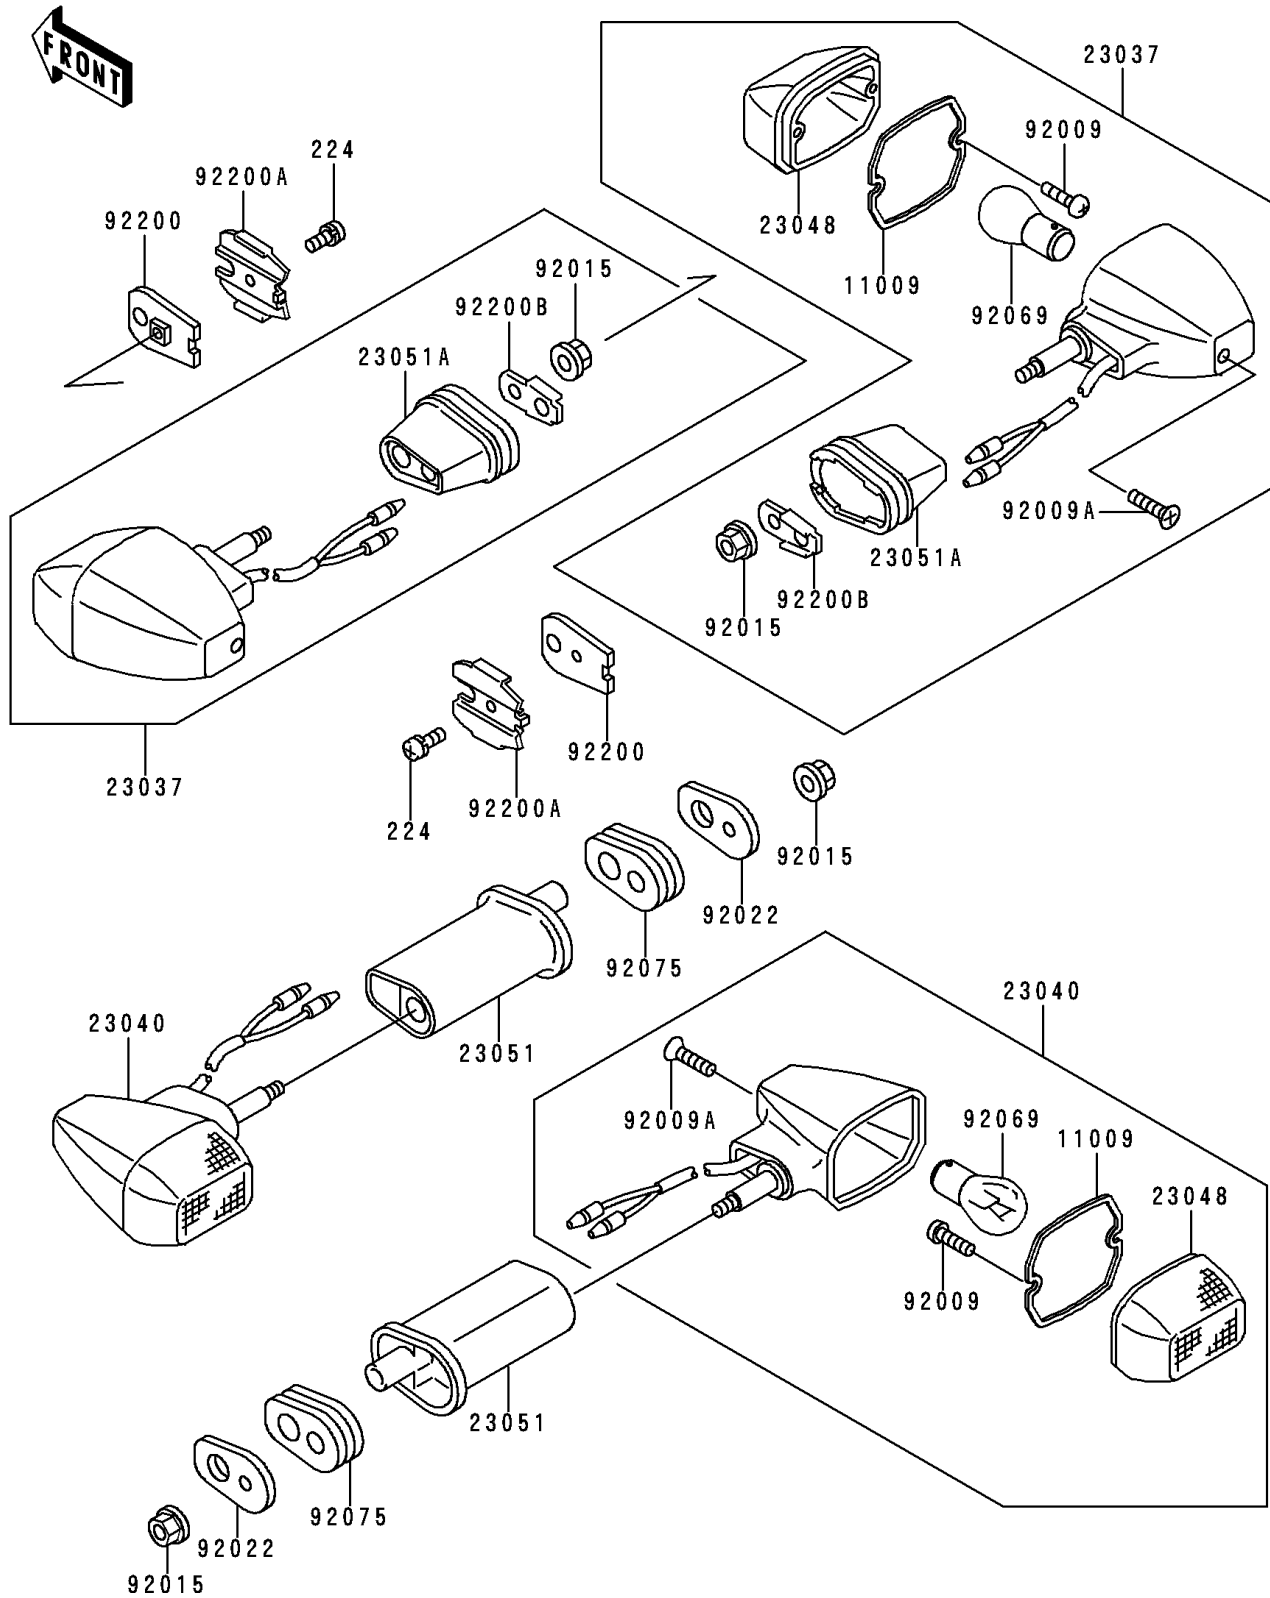

1997 Ninja® ZX™-9R

PARTS DIAGRAM

Turn Signals

F2730

1997 Ninja® ZX™-9R

PARTS LIST

Turn Signals

ITEM NAME

PART NUMBER

QUANTITY
