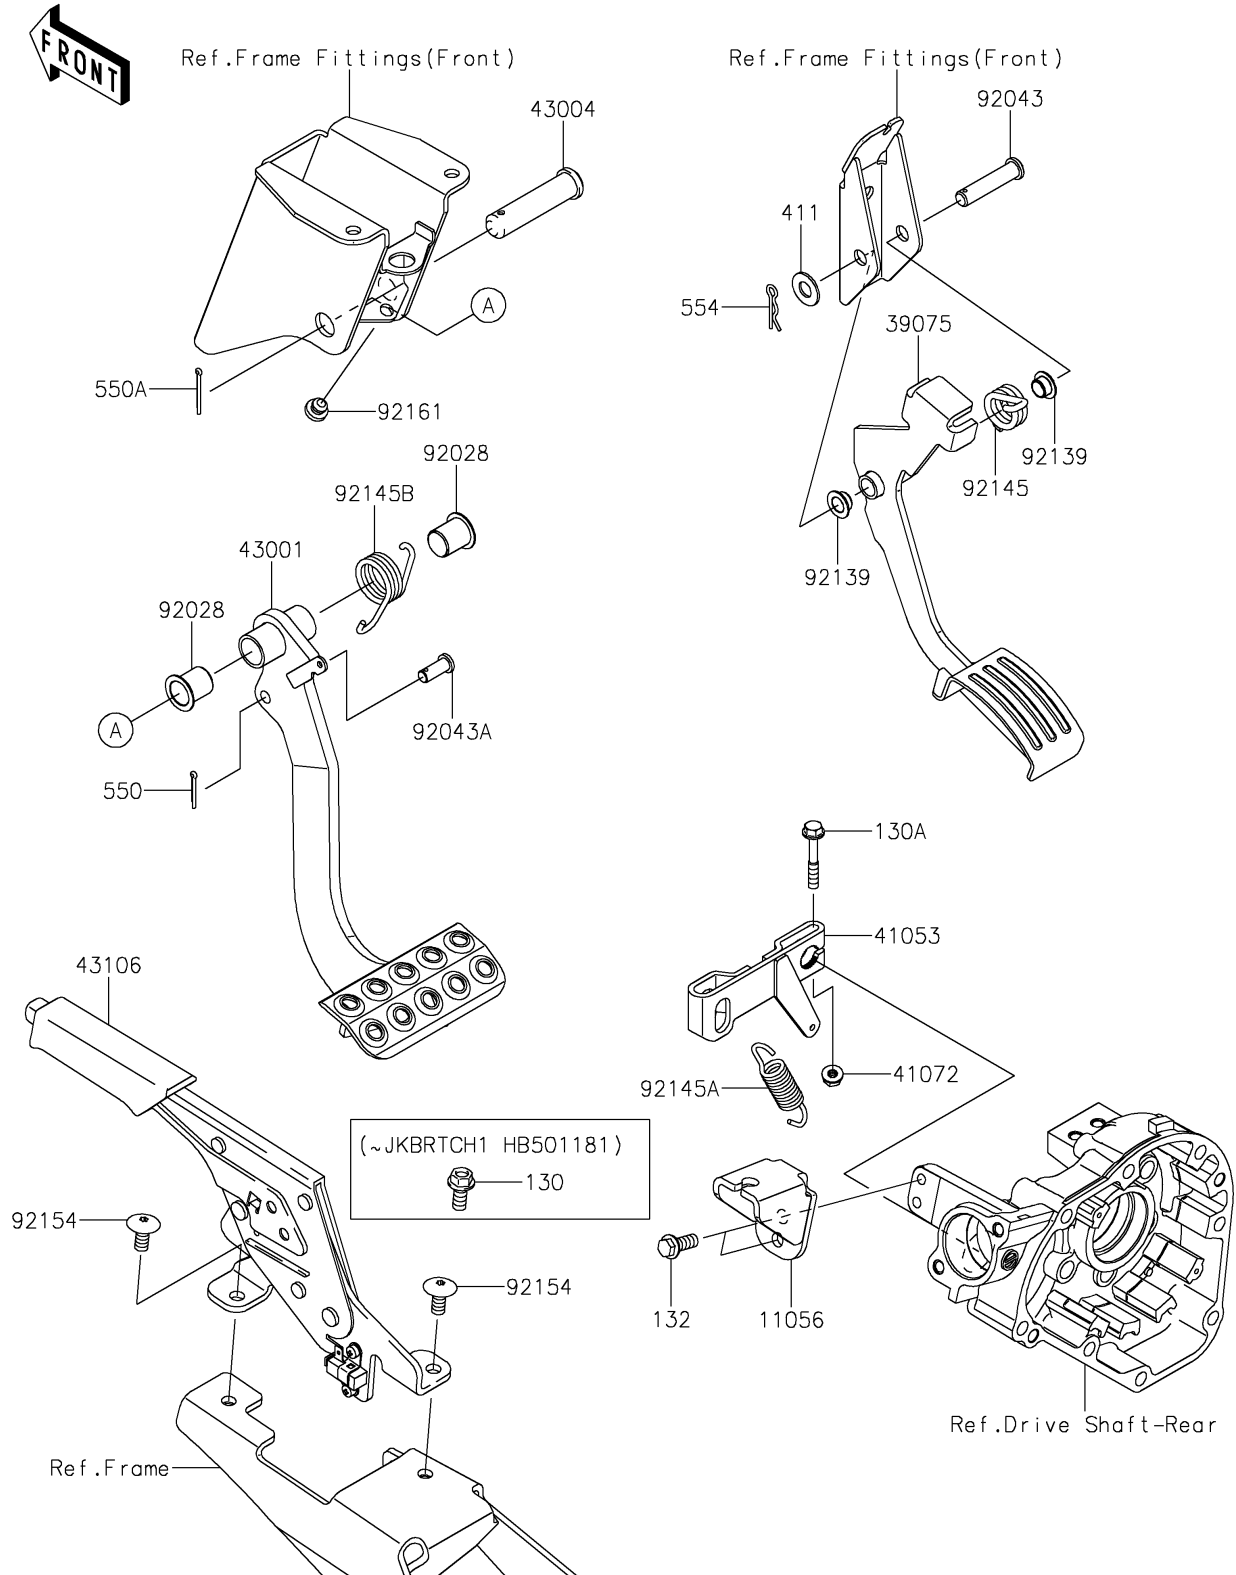

2018 TERYX4™ CAMO

PARTS DIAGRAM

Brake Pedal/Throttle Lever

F2260

2018 TERYX4™ CAMO

PARTS LIST

Brake Pedal/Throttle Lever

ITEM NAME

PART NUMBER

QUANTITY
