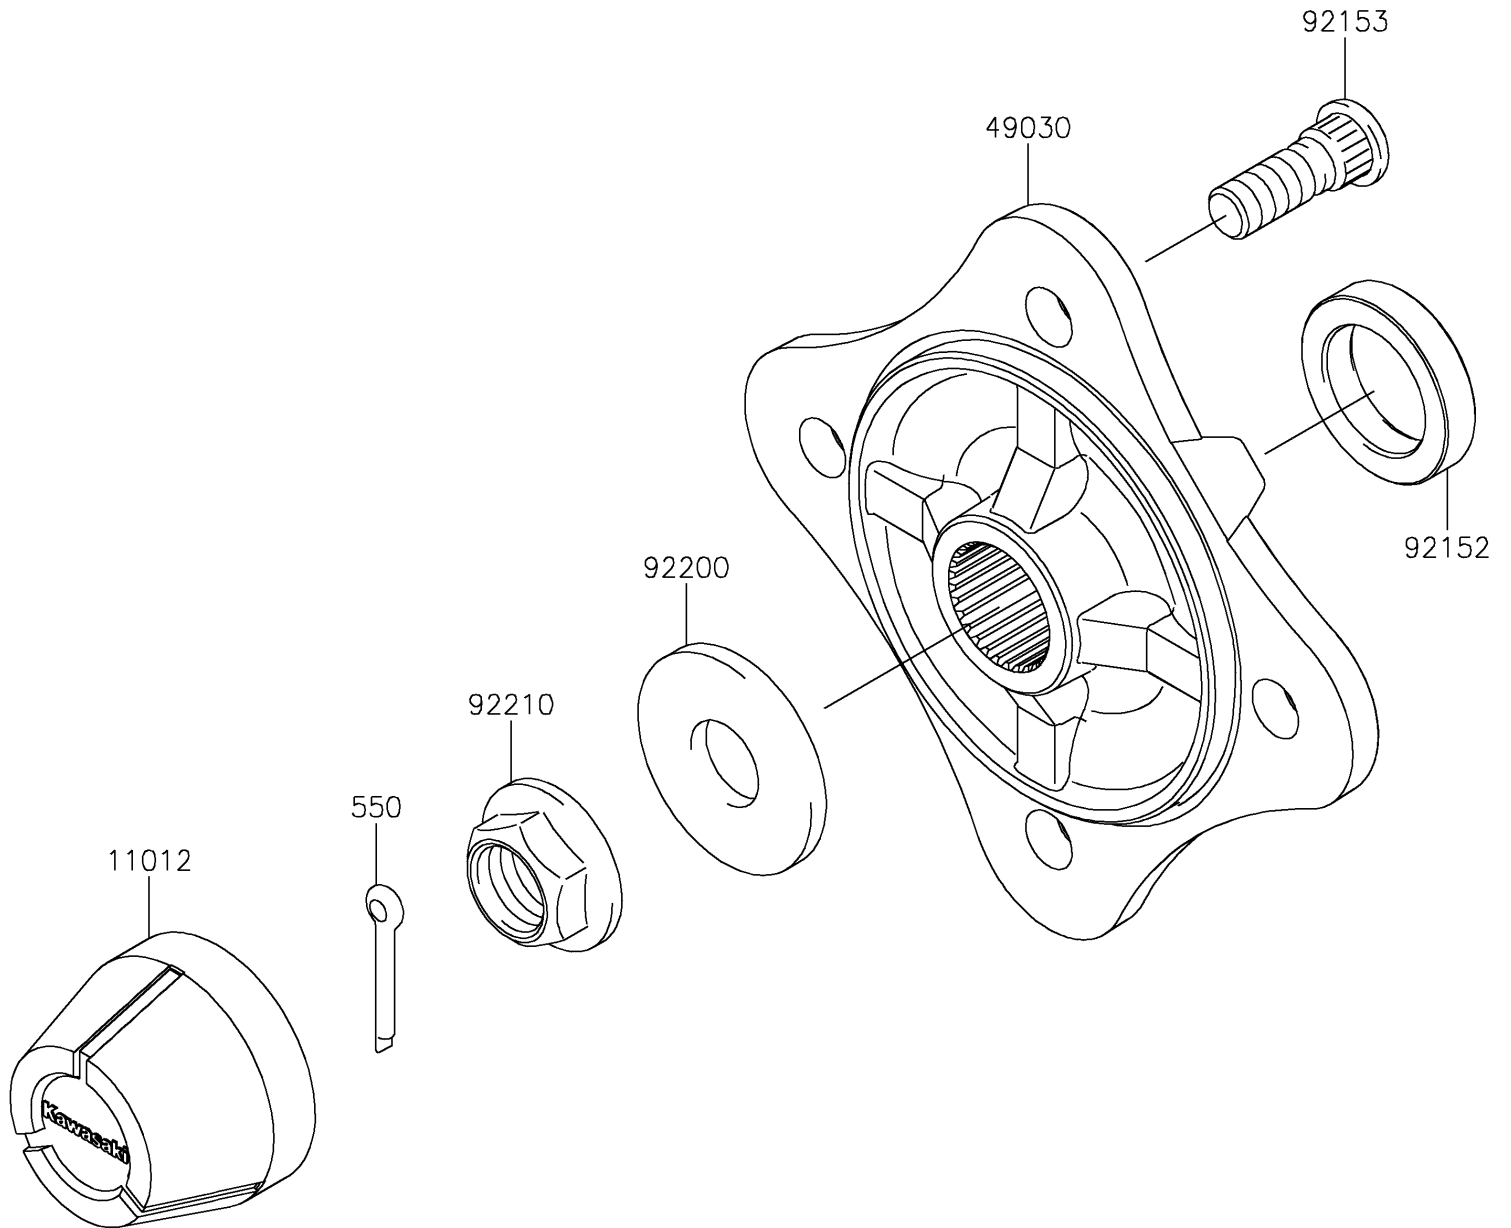

2020 TERYX4™ CAMO

PARTS DIAGRAM

Rear Hubs/Brakes

F2240

2020 TERYX4™ CAMO

PARTS LIST

Rear Hubs/Brakes

ITEM NAME

PART NUMBER

QUANTITY
