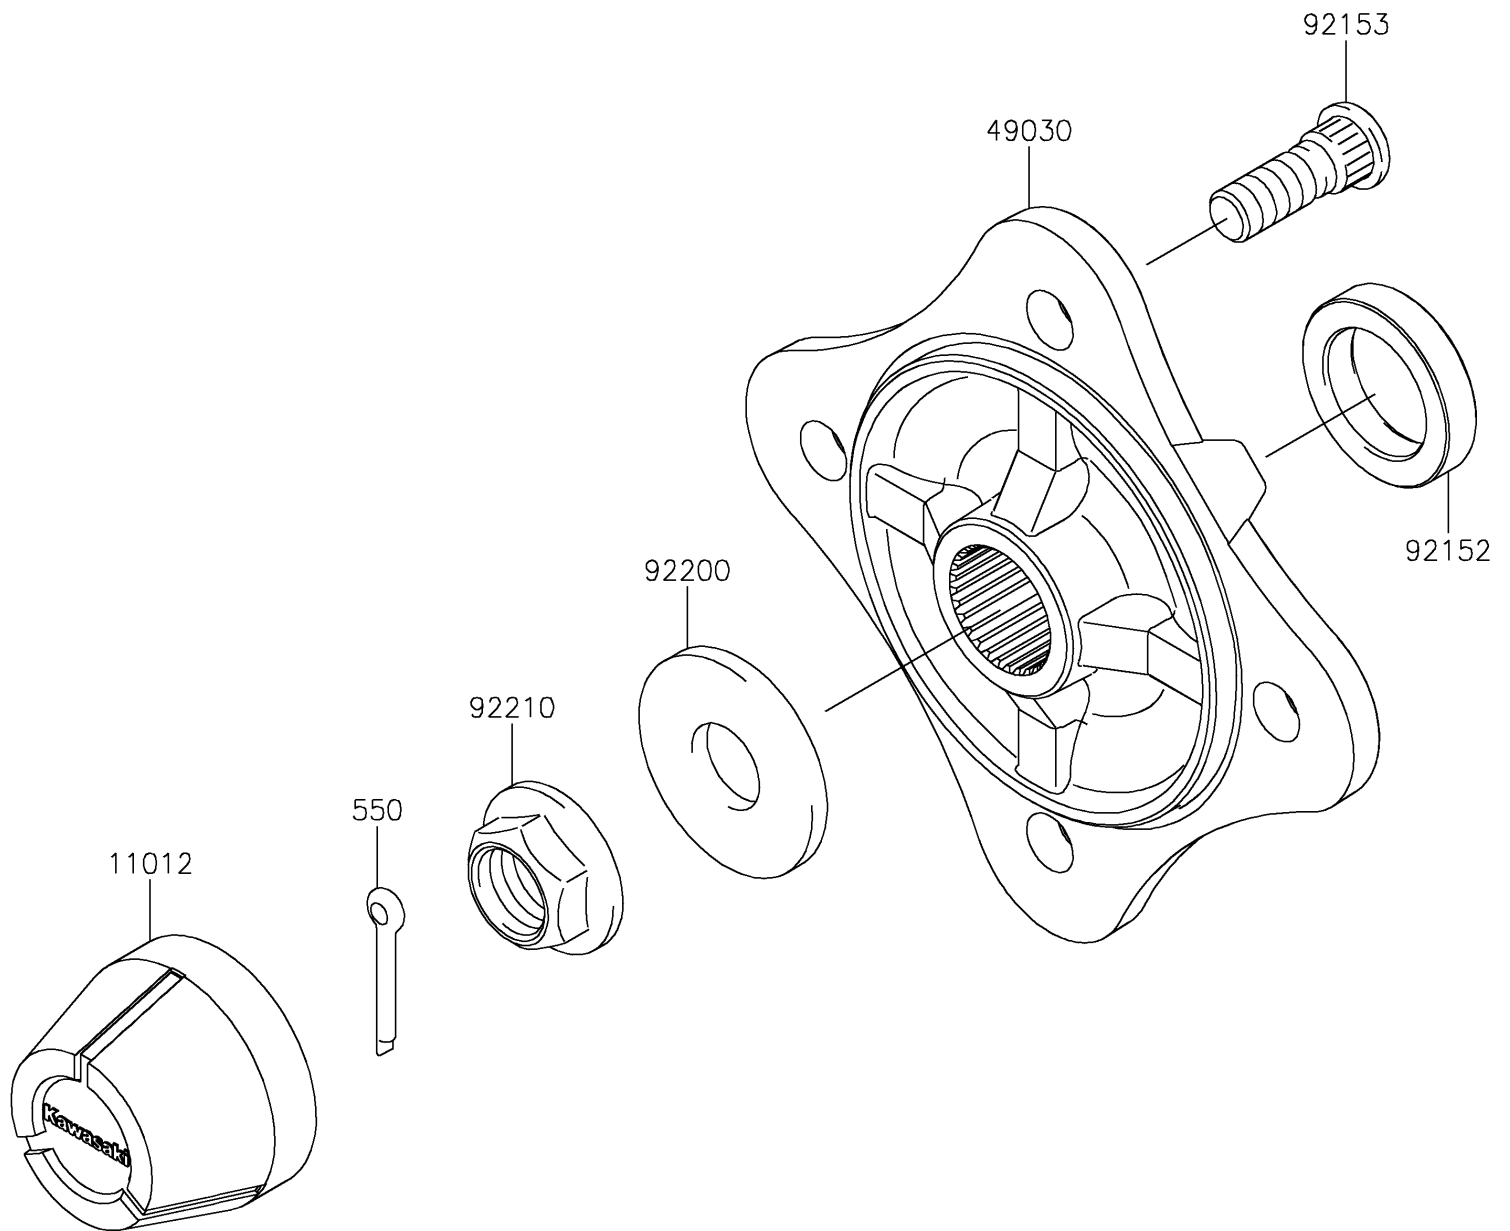

2016 TERYX4™ CAMO

PARTS DIAGRAM

Rear Hubs/Brakes

F2240

2016 TERYX4™ CAMO

PARTS LIST

Rear Hubs/Brakes

ITEM NAME	PART NUMBER	QUANTITY
CAP,WHEEL (Ref # 11012)	11012-1969	2
HUB,RR (Ref # 49030)	49030-0563	2
COLLAR,30.1X44X9 (Ref # 92152)	92152-1700	2
BOLT,12MM (Ref # 92153)	92153-1915	8
WASHER,20.3X52.0X4.5 (Ref # 92200)	92200-1739	2
NUT,FLANGED,20MM (Ref # 92210)	92210-2093	2
PIN-COTTER,4.0X30 (Ref # 550)	550AA4030	2