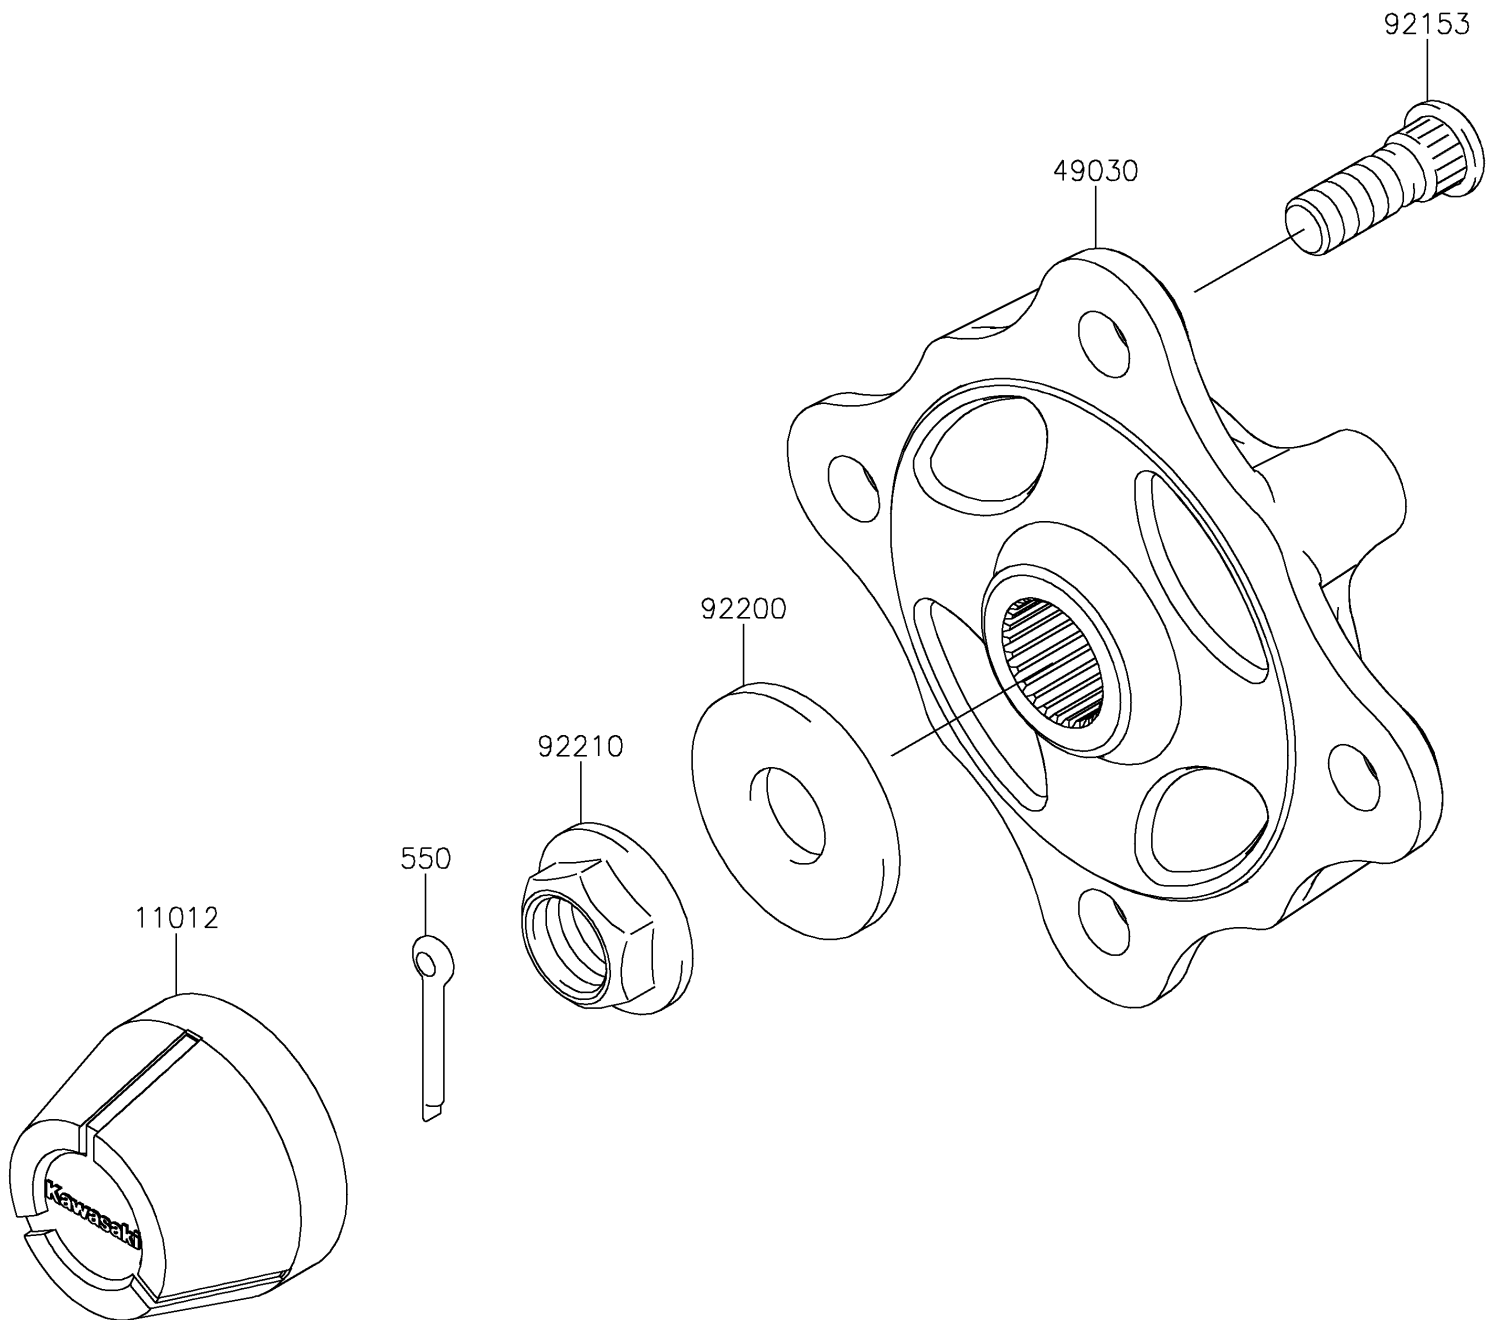

2020 TERYX4™ CAMO

PARTS DIAGRAM

Front Hubs/Brakes

F2230