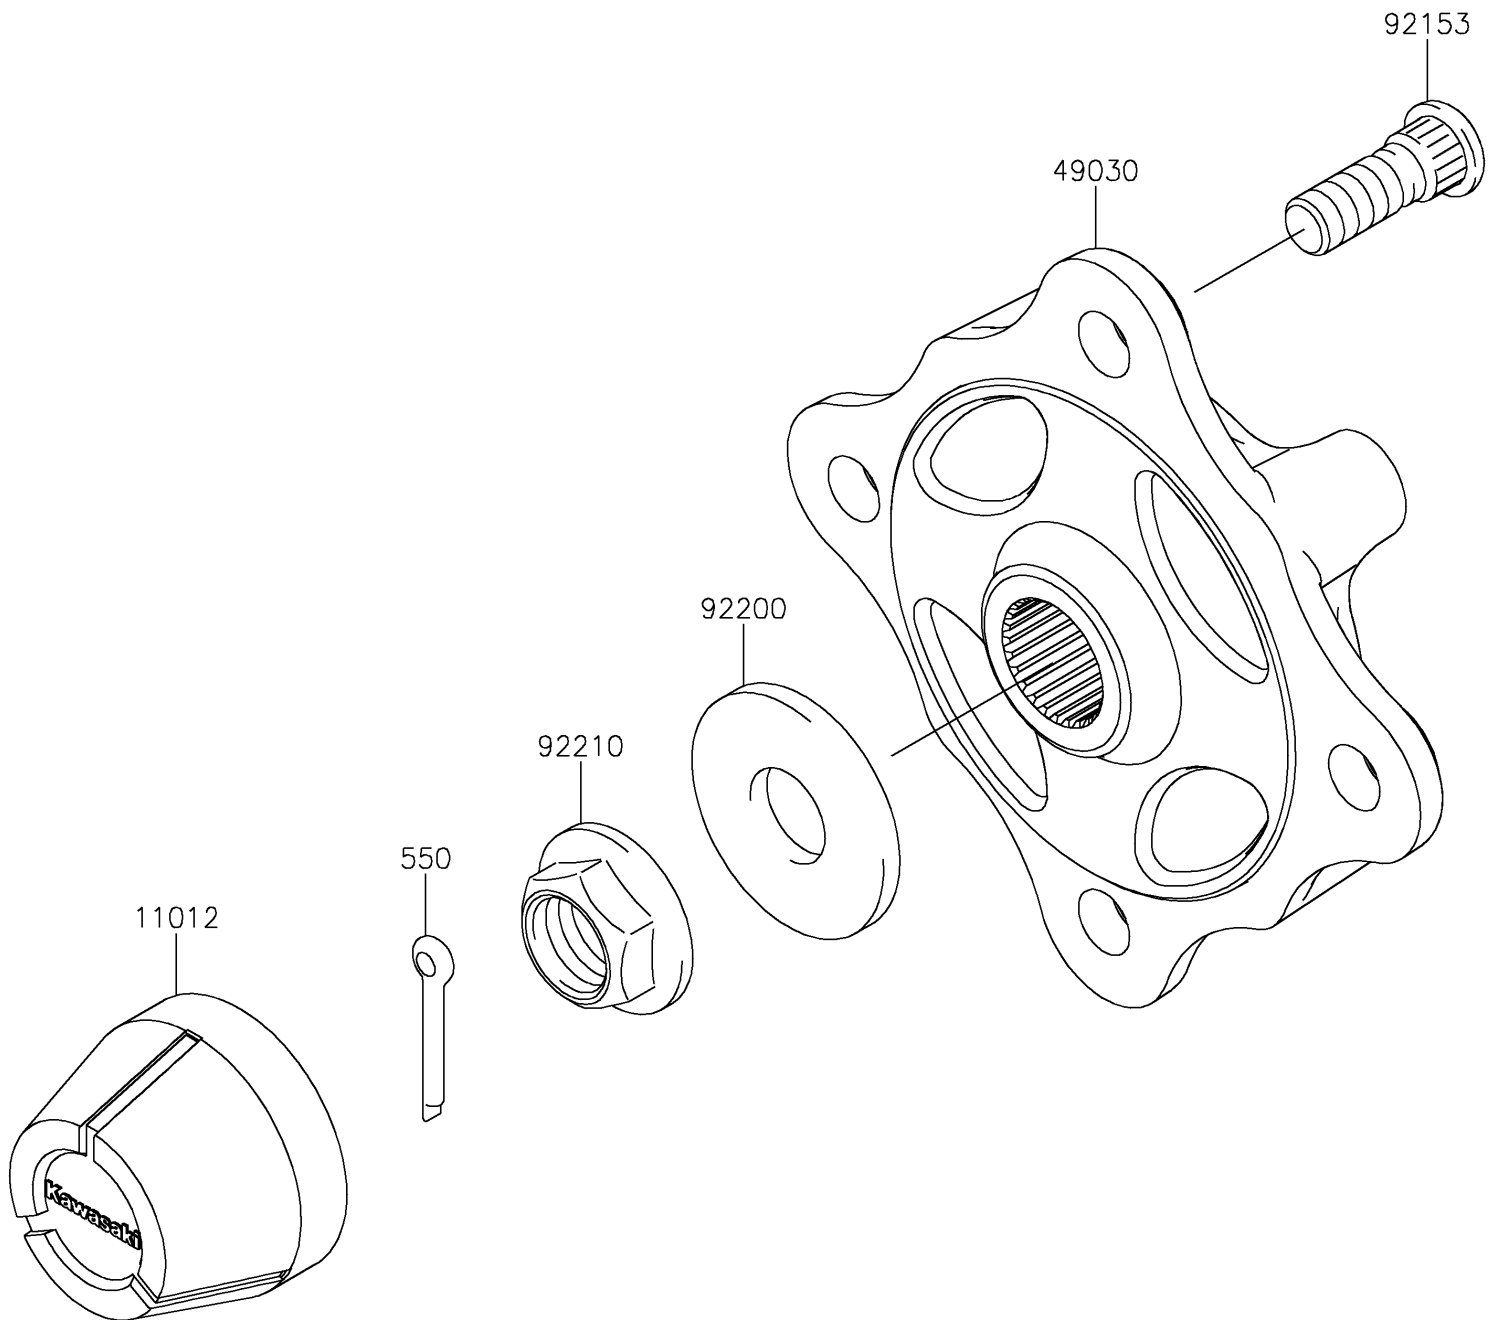

2016 TERYX4™ CAMO

PARTS DIAGRAM

Front Hubs/Brakes

F2230

2016 TERYX4™ CAMO

PARTS LIST

Front Hubs/Brakes

ITEM NAME	PART NUMBER	QUANTITY
CAP,WHEEL (Ref # 11012)	11012-1969	2
HUB,FR (Ref # 49030)	49030-0560	2
BOLT,12MM (Ref # 92153)	92153-1915	8
WASHER,20.3X52.0X4.5 (Ref # 92200)	92200-1739	2
NUT,FLANGED,20MM (Ref # 92210)	92210-2093	2
PIN-COTTER,4.0X30 (Ref # 550)	550AA4030	2