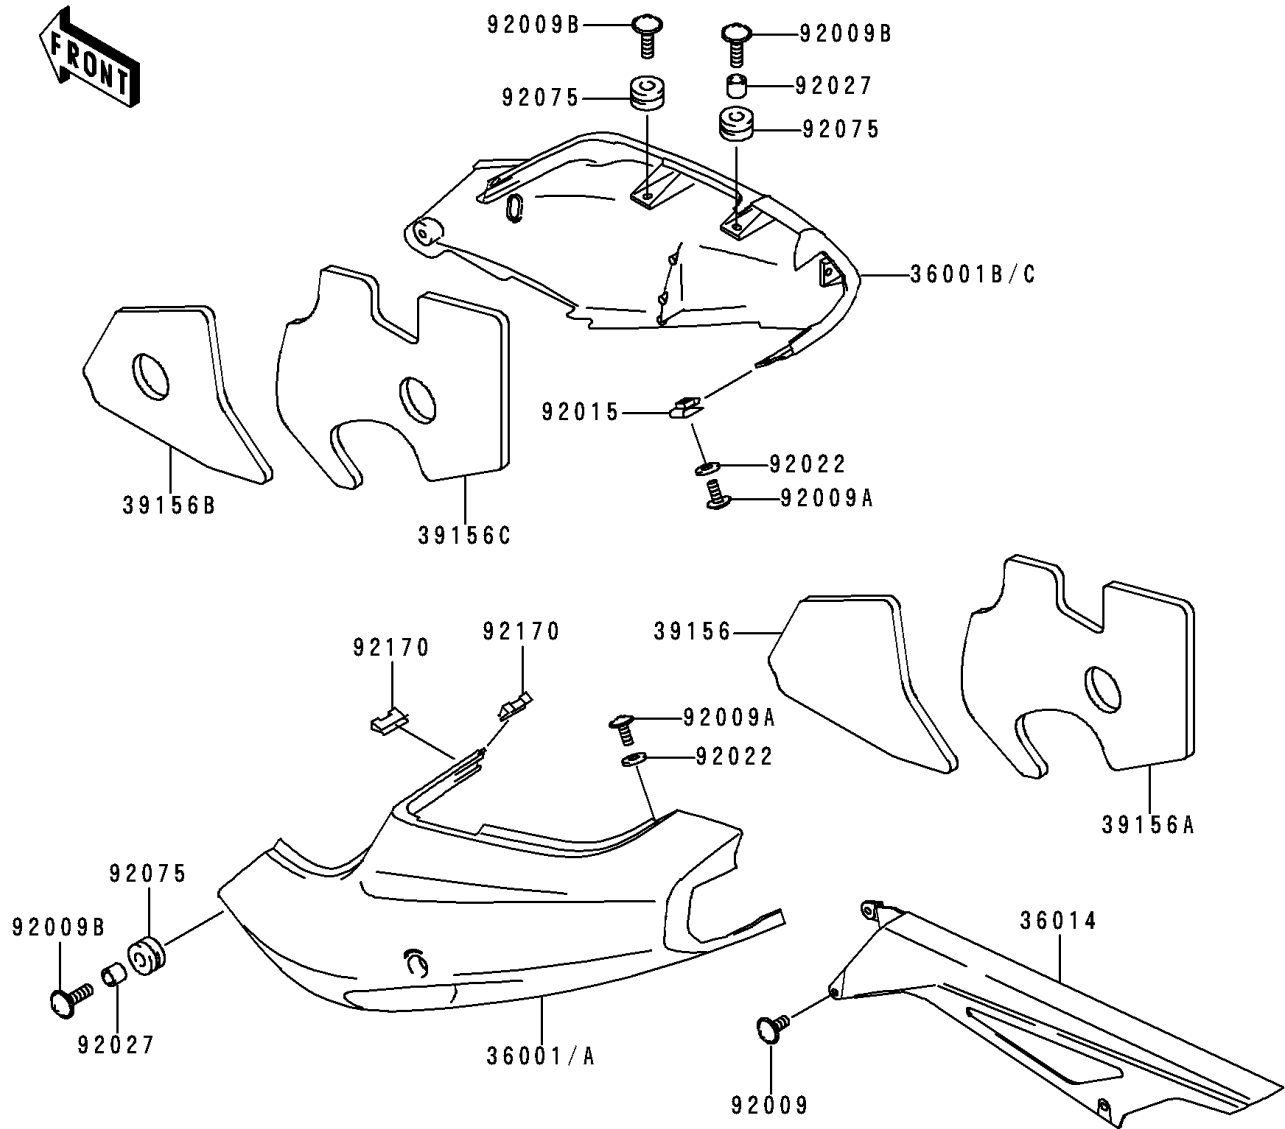

1997 Ninja® ZX™-9R

PARTS DIAGRAM

Side Covers/Chain Cover

F2610

WOD

WOD

1997 Ninja® ZX™-9R

PARTS LIST

Side Covers/Chain Cover

ITEM NAME

PART NUMBER

QUANTITY
