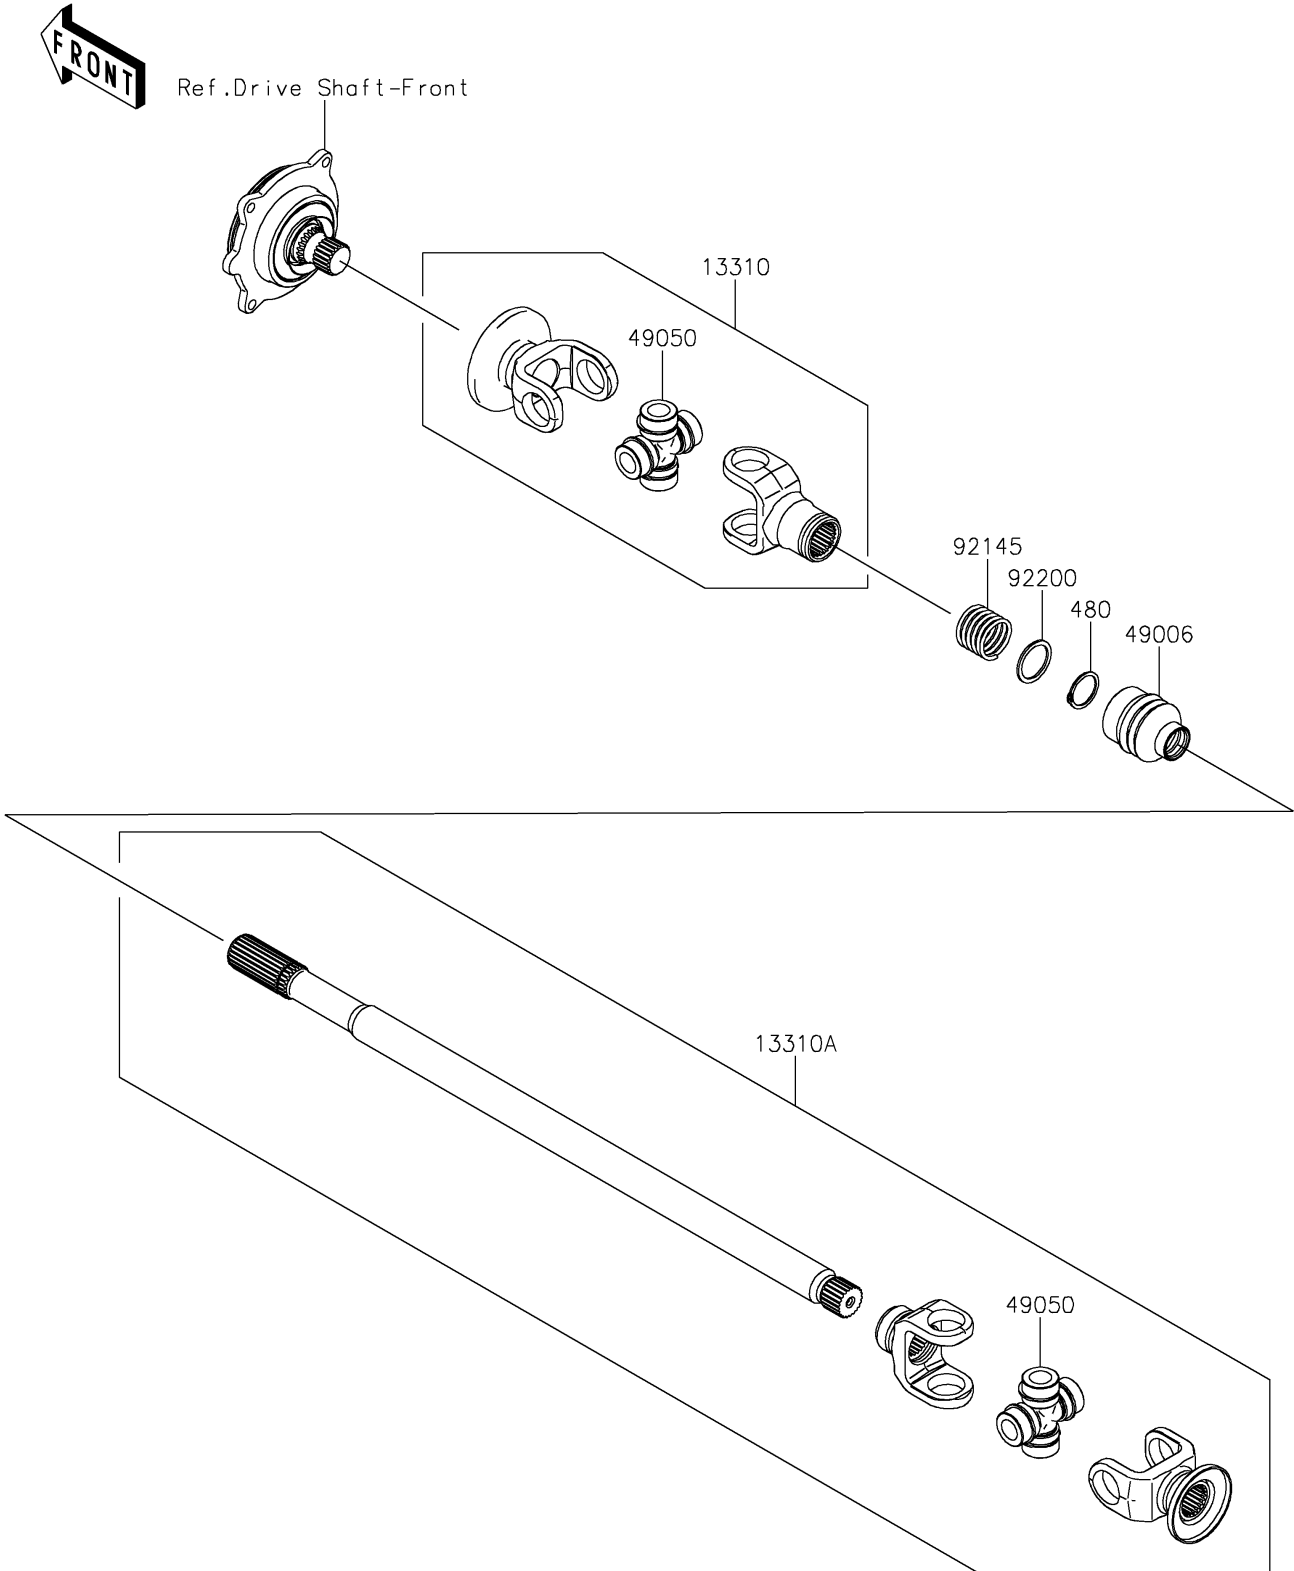

2017 TERYX4™ CAMO

PARTS DIAGRAM

Drive Shaft-Propeller

E3135

2017 TERYX4™ CAMO

PARTS LIST

Drive Shaft-Propeller

ITEM NAME

PART NUMBER

QUANTITY
